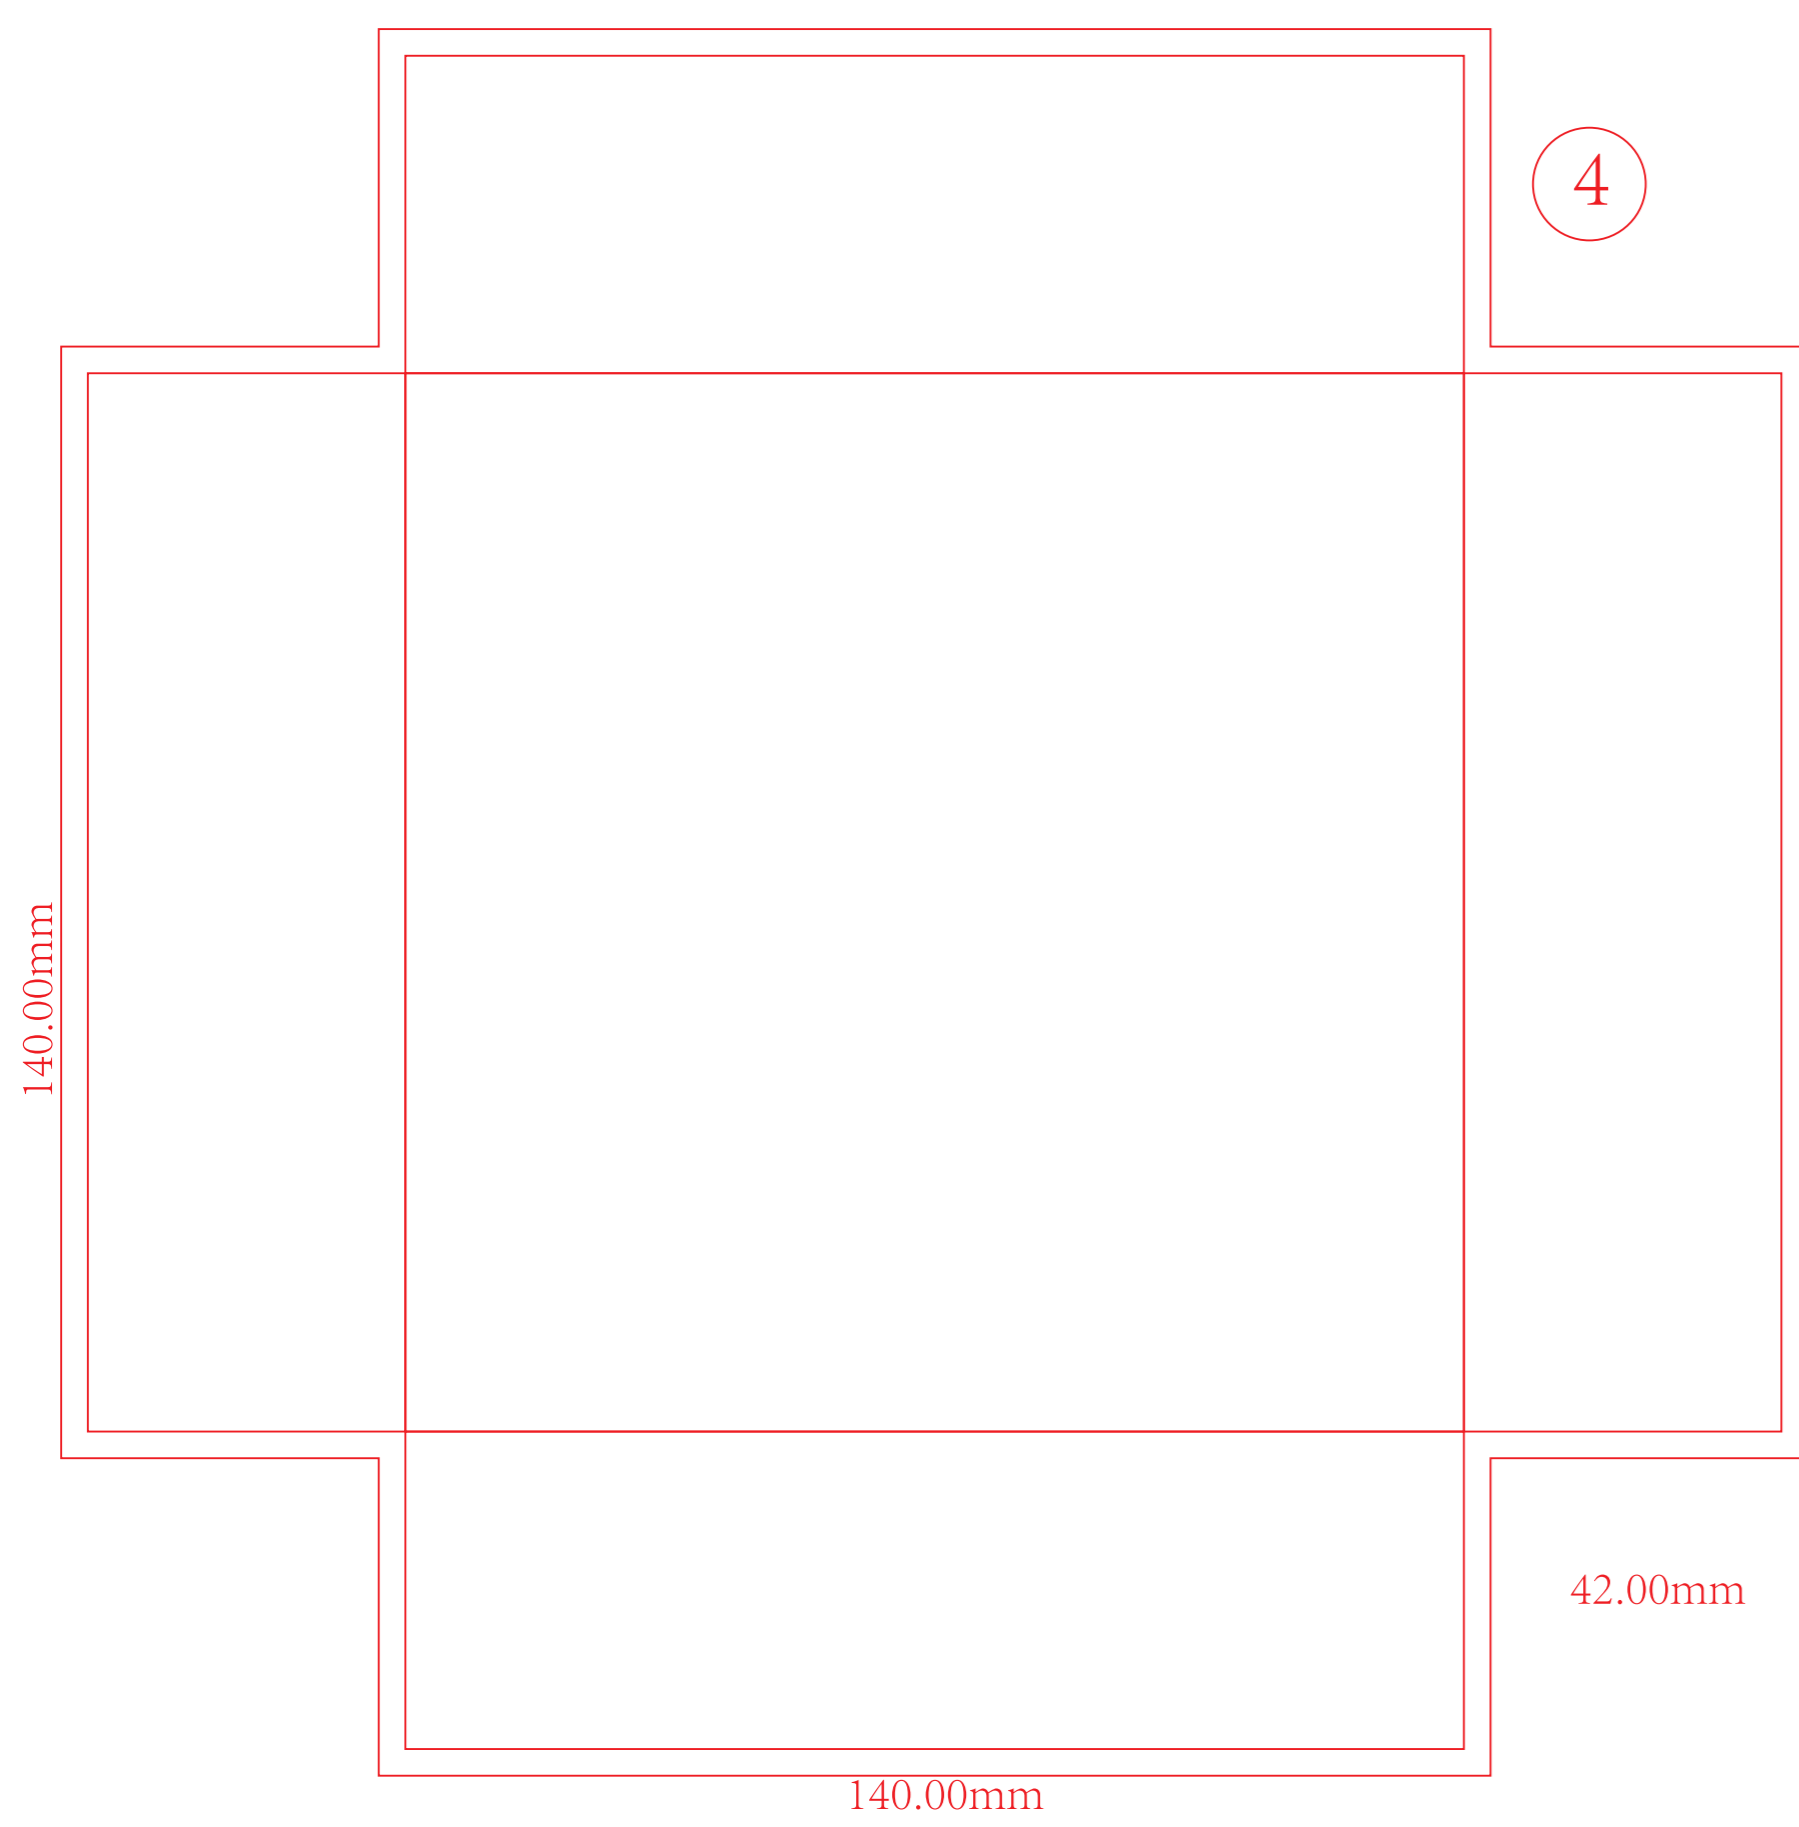

Box Outside Flap/Seam/Bottom

Box Inside Flap

**TEMPLATE INSTRUCTIONS**

- Design on "ARTWORK" Layer
- Outline All Fonts
- Embed Photos/Images
- Use CMYK Color Space
- Save as High Quality PDF
- Email to info@printavizion.com

**6 X 6 X 2 | 5" SCREEN VIDEO BOX**

**Button Configuration Sets**  
Change Colors, Copy and paste in/from Illustrator.

Box Inside Edges/Bottom

Box Outside Edges (3 Sides Visible)