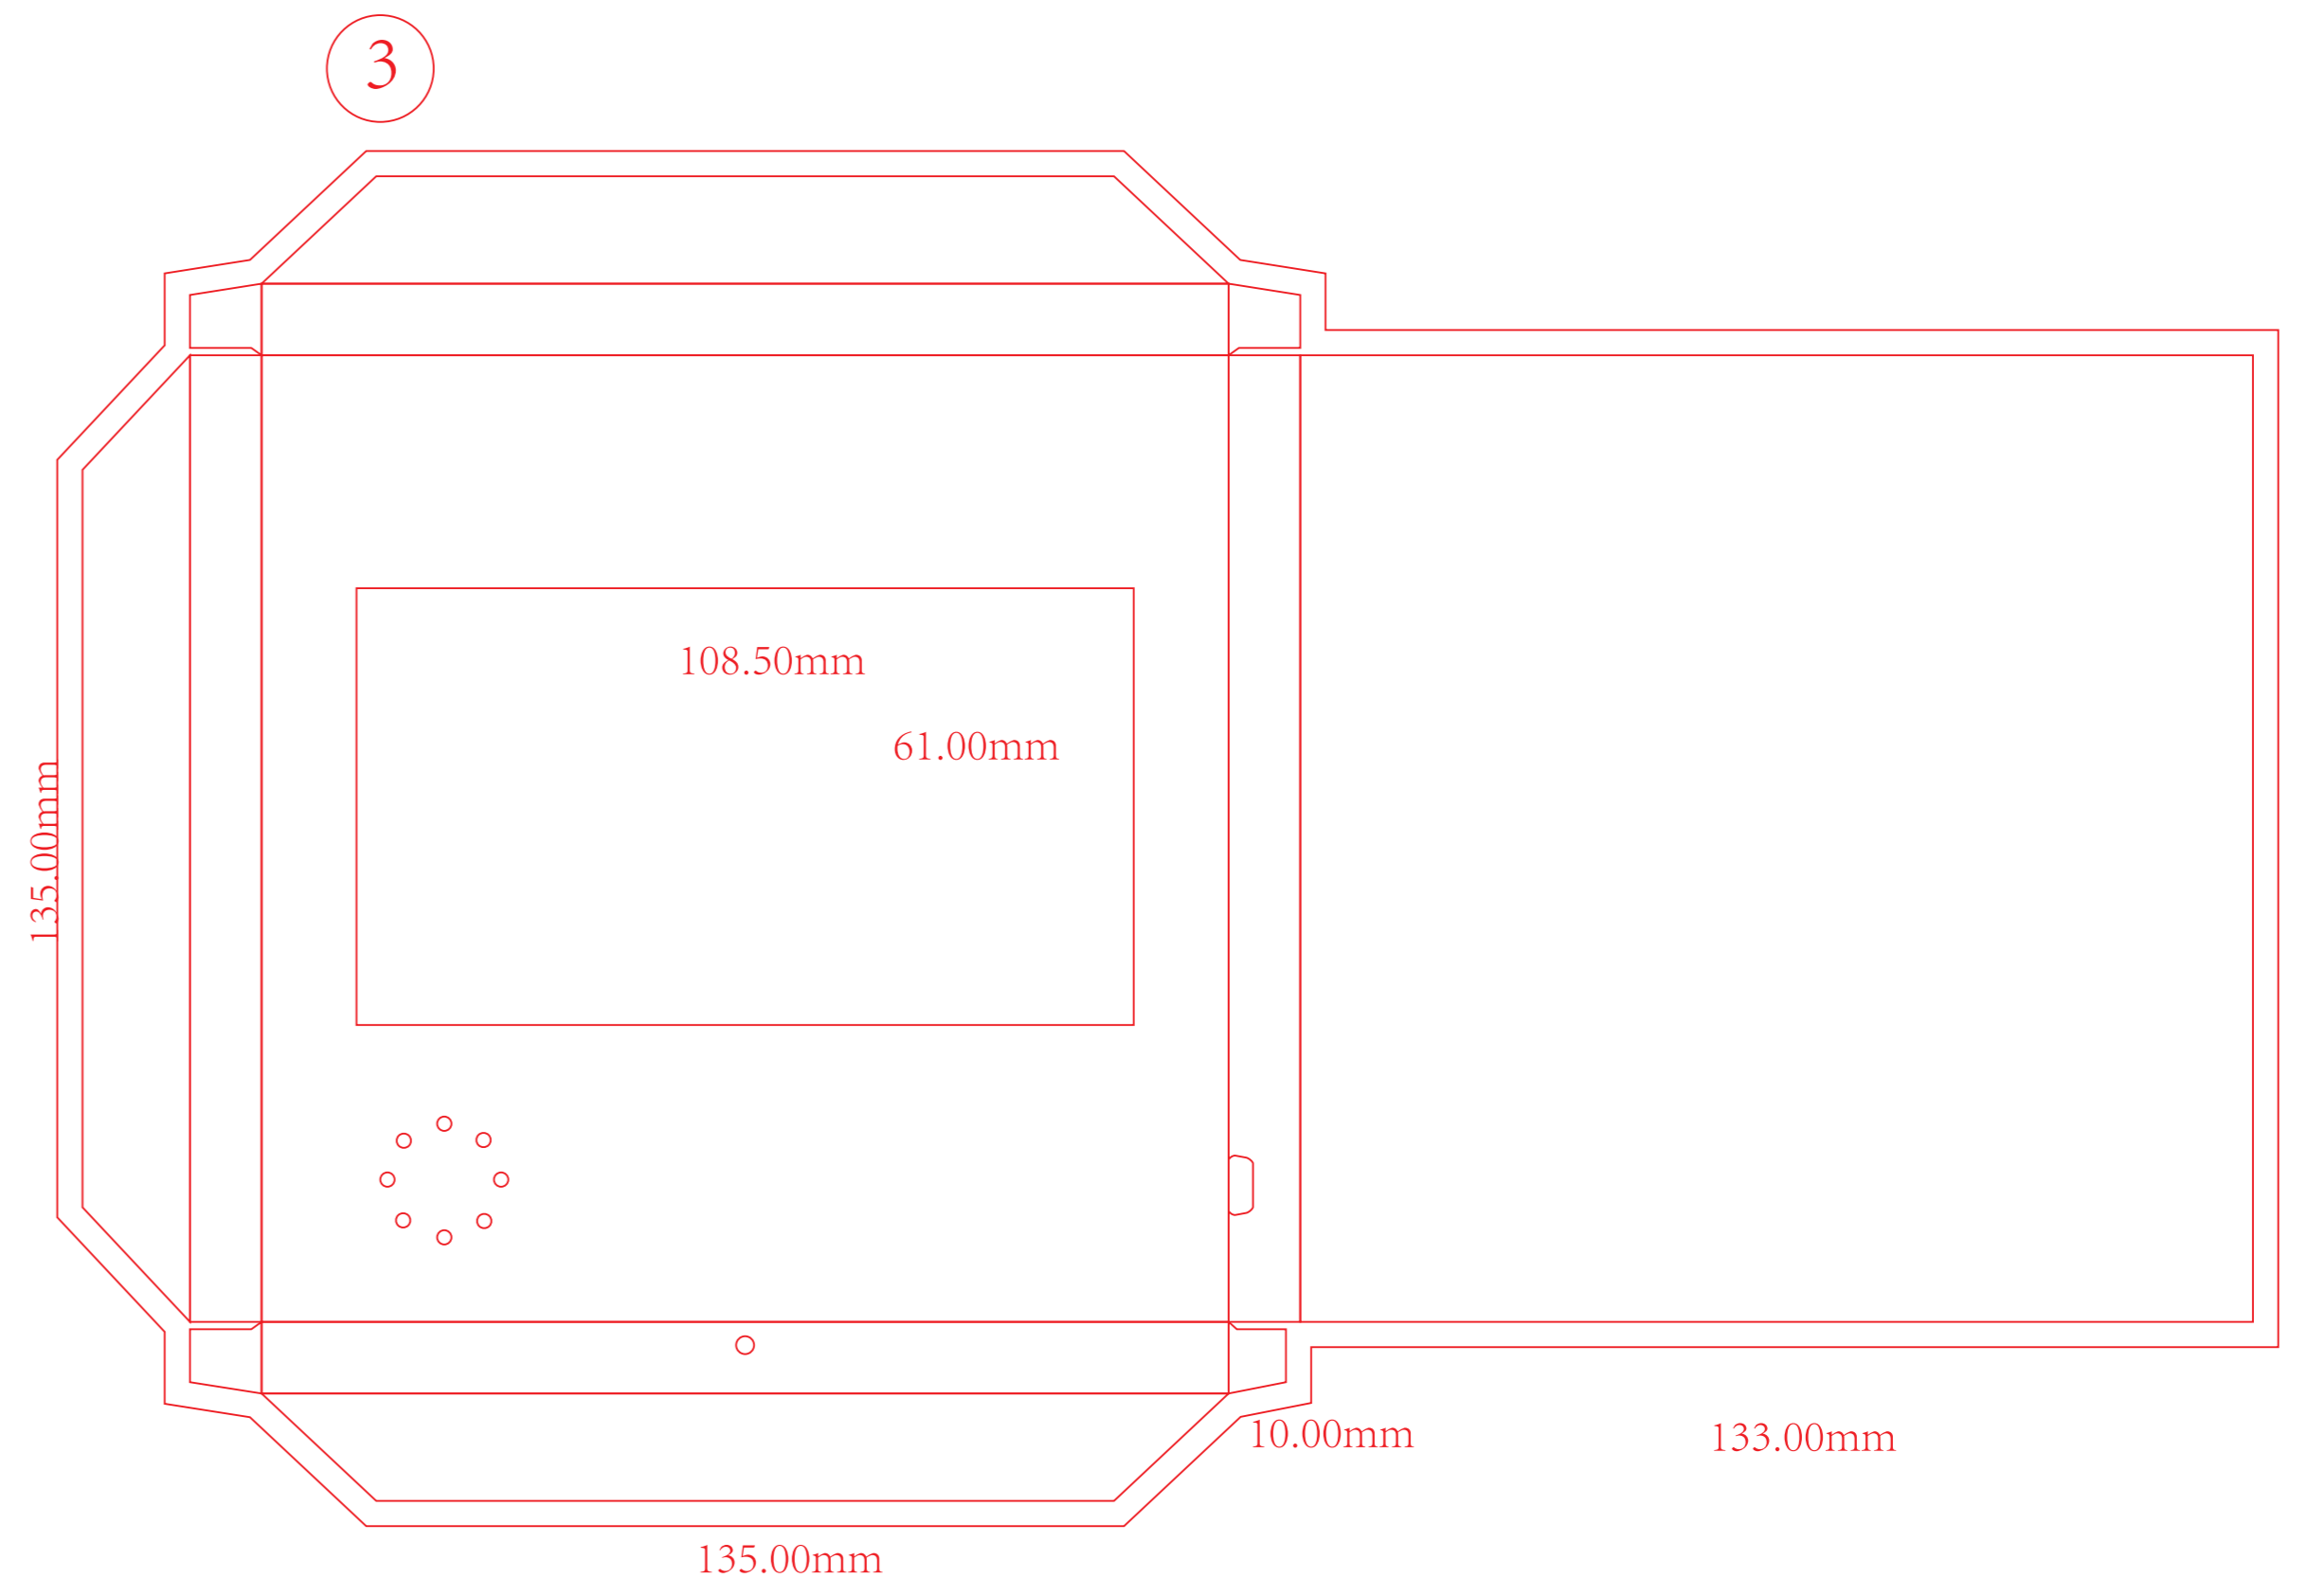

Box Outside Flap/Seam/Bottom

Box Inside Flap

**TEMPLATE INSTRUCTIONS**

- Design on "ARTWORK" Layer
- Outline All Fonts
- Embed Photos/Images
- Use CMYK Color Space
- Save as High Quality PDF
- Email to info@printavizion.com

**6 X 6 X 2 | 5" SCREEN VIDEO BOX**

**Button Configuration Sets**  
Change Colors, Copy and paste in/from Illustrator.

Box Inside Edges/Bottom

Box Outside Edges (3 Sides Visible)