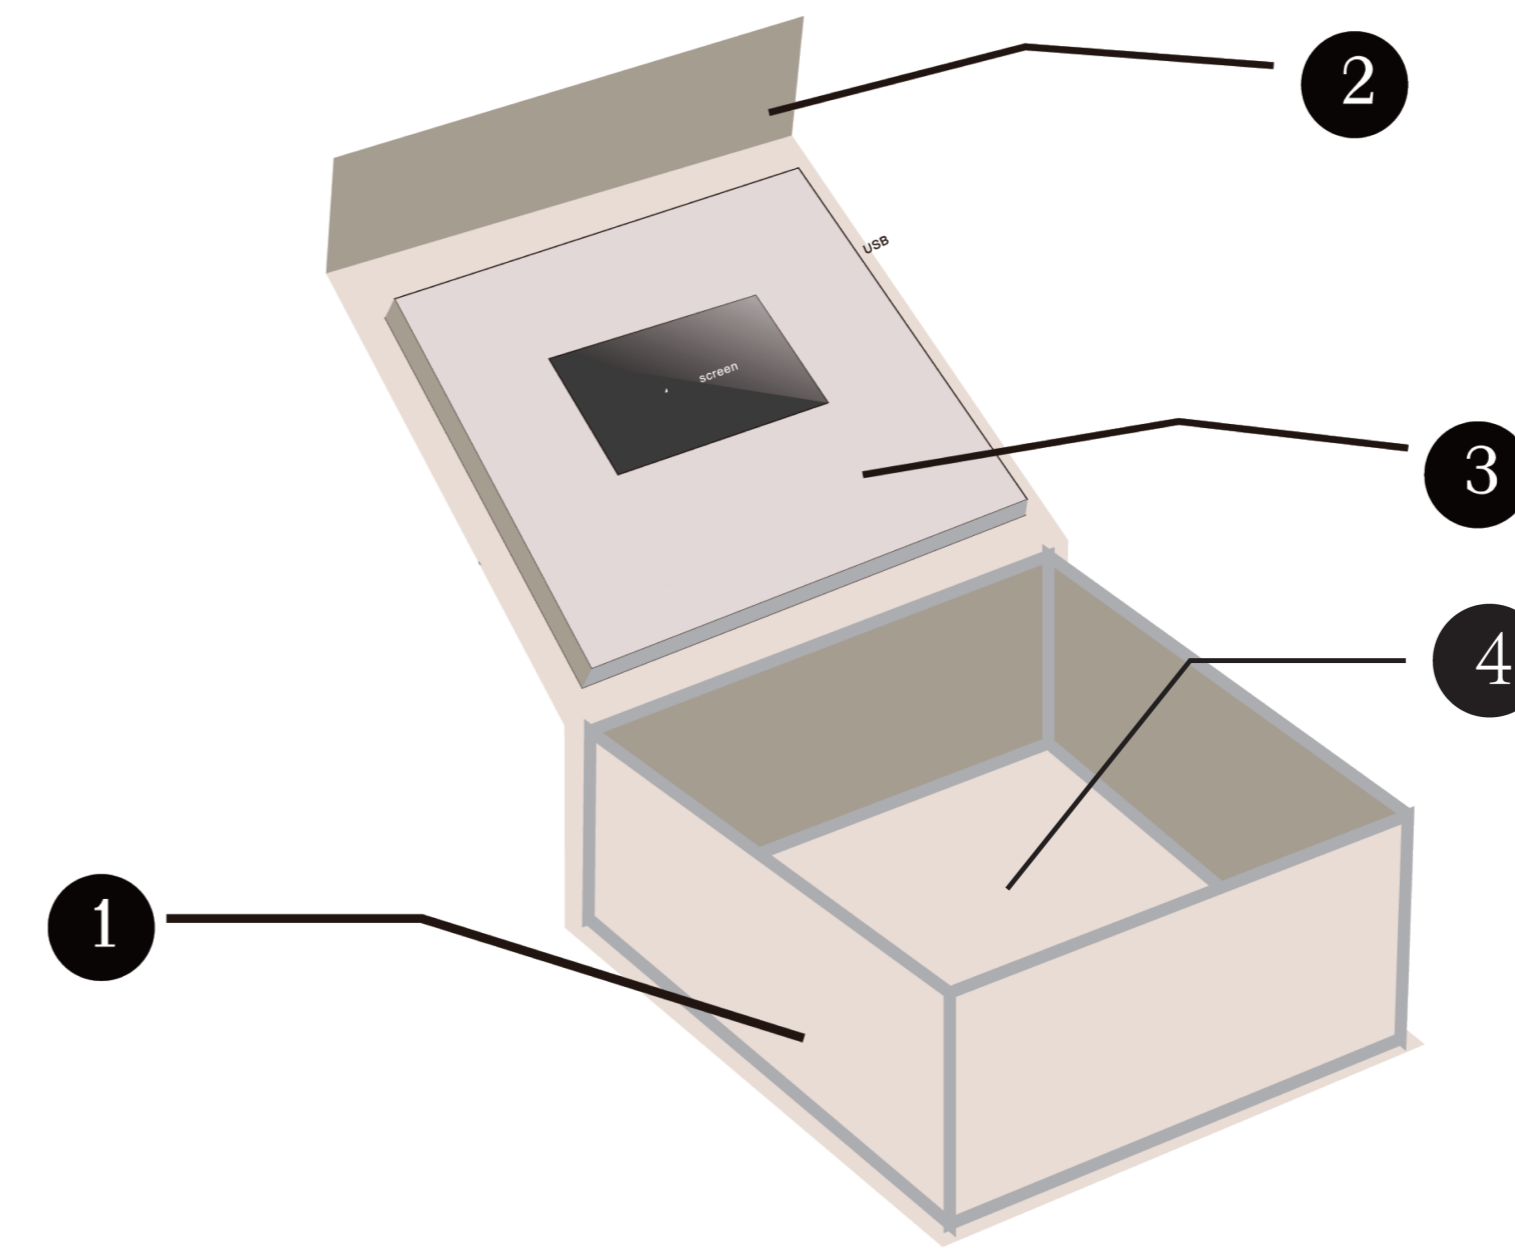

Box Outside Flap/Seam/Bottom

Box Inside Flap

**TEMPLATE INSTRUCTIONS**

- Design on "ARTWORK" Layer
- Outline All Fonts
- Embed Photos/Images
- Use CMYK Color Space
- Save as High Quality PDF
- Email to info@printavizion.com

**6 X 6 X 2 | 5" SCREEN VIDEO BOX**

**Button Configuration Sets**  
Change Colors, Copy and paste in/from Illustrator.

Box Inside Edges/Bottom

Box Outside Edges (3 Sides Visible)