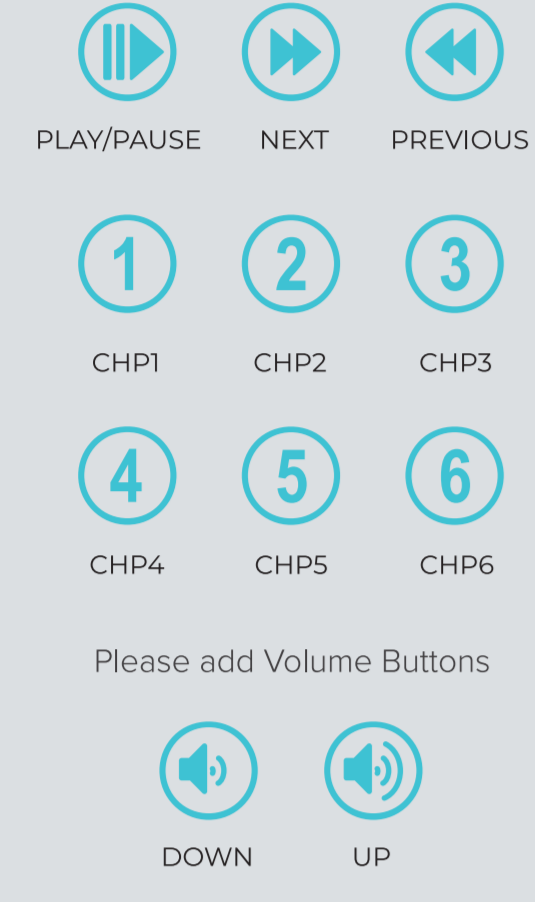

TEMPLATE INSTRUCTIONS

VIDEO BUTTONS