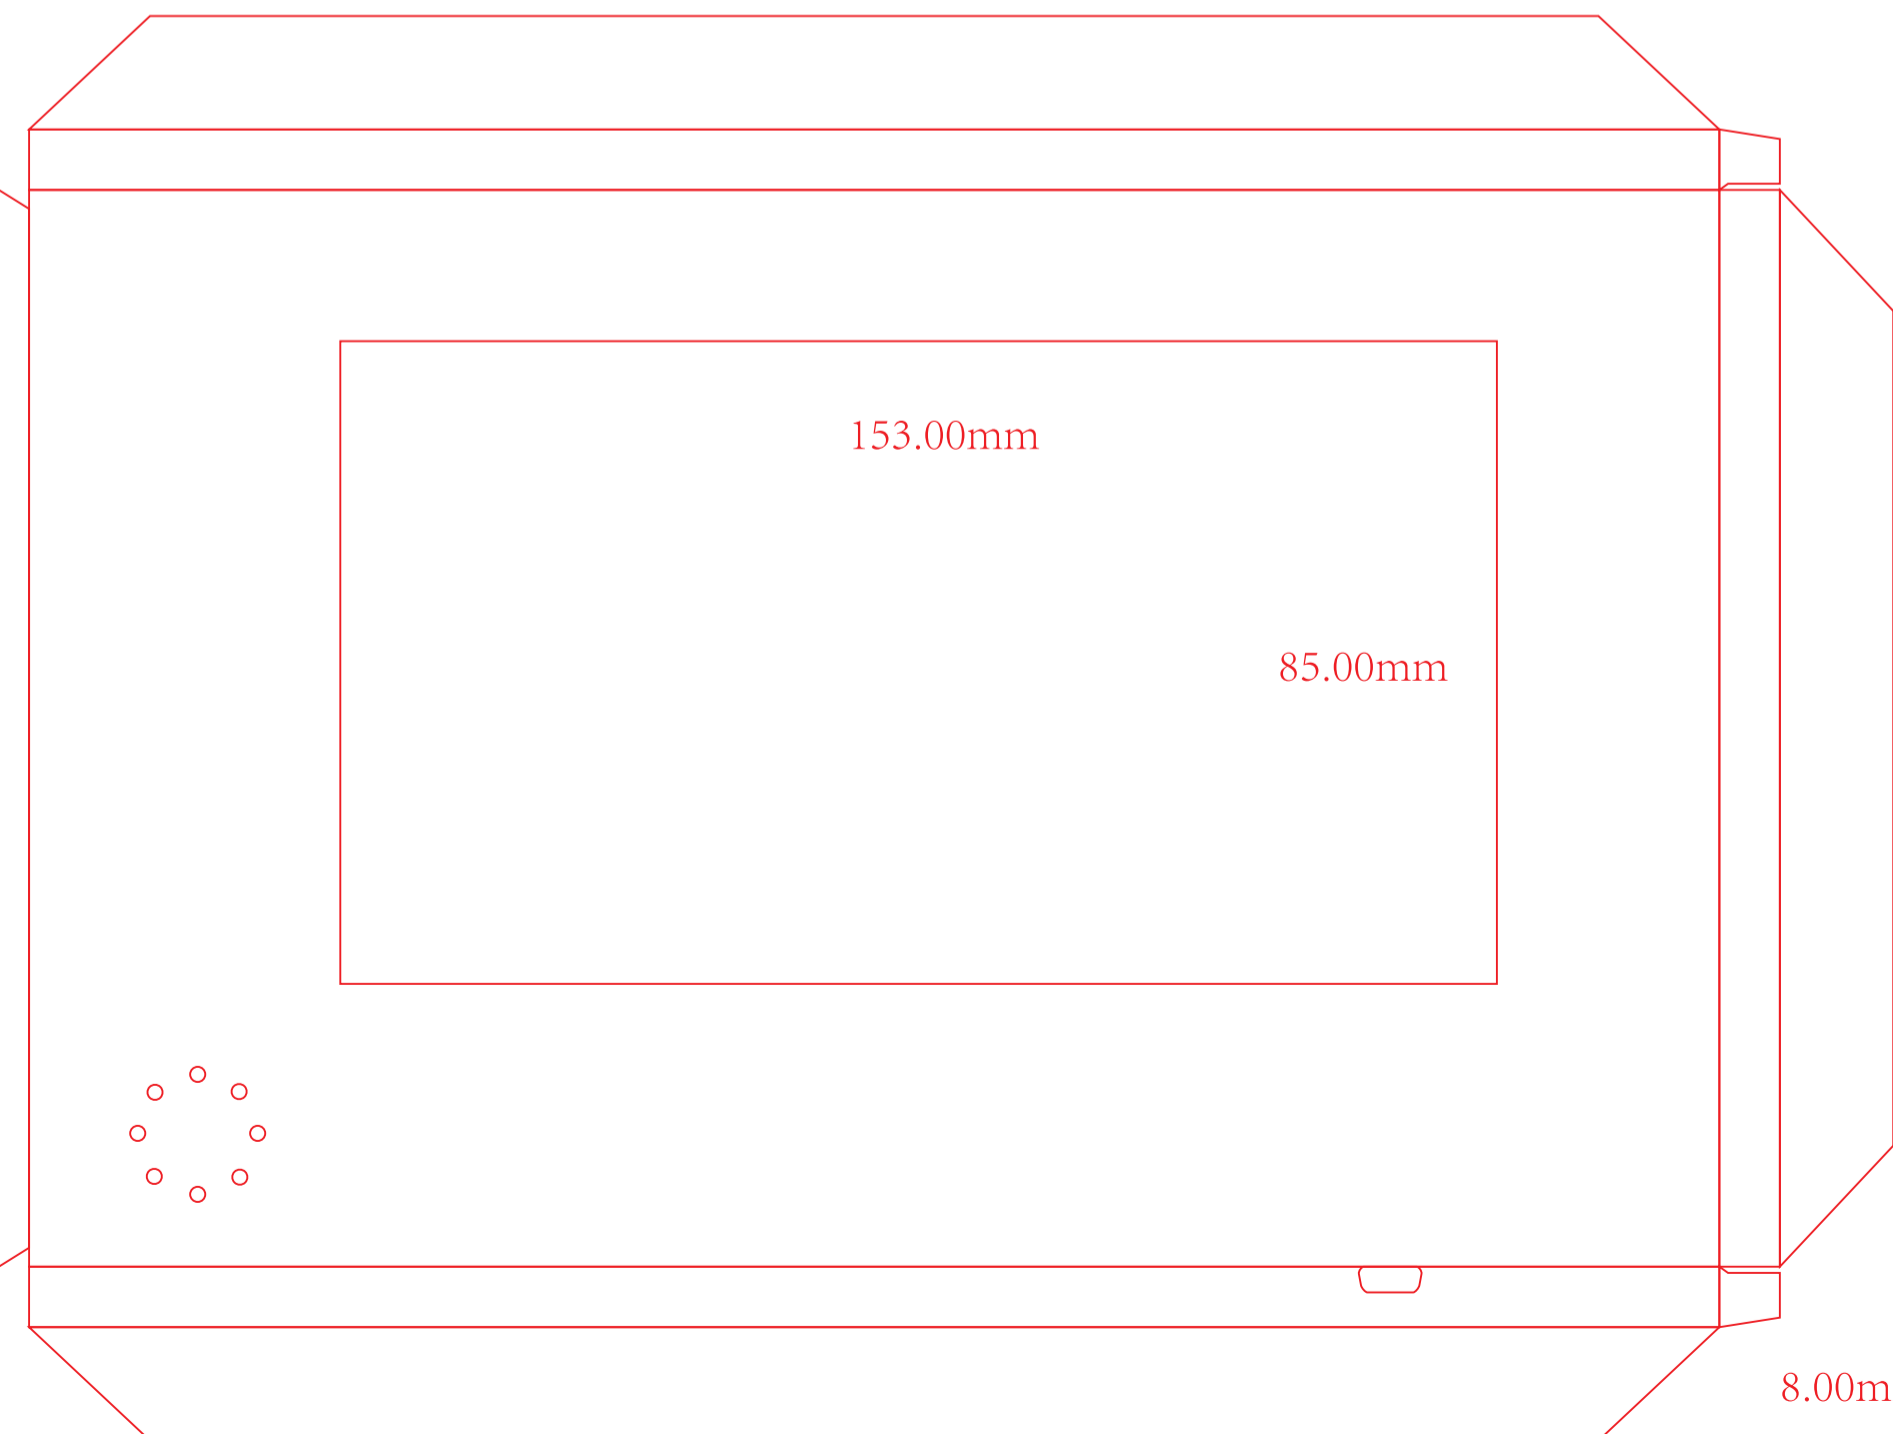

228.60mm

9.80mm
4.00mm 4.00mm

228.60mm

152.40mm

TEMPLATE INSTRUCTIONS

Design on "ARTWORK" Layer
Outline All Fonts
Embed Photos/Images
Use CMYK Color Space
Save as High Quality PDF
Email to info@printavizion.com

142.40mm

226.60mm

4.00mm

223.60mm

8.00mm