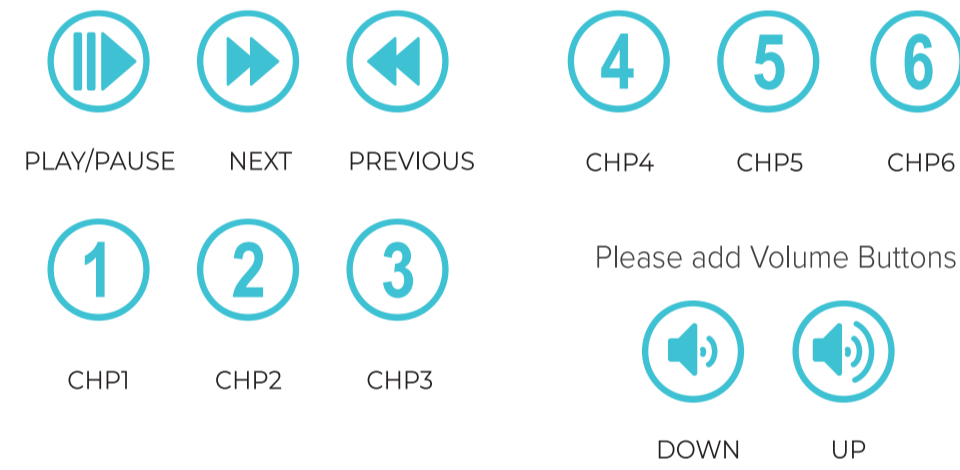

VIDEO BUTTONS

If using 1 video, we recommend using a Play/Pause button. If using multiple videos use the Play/Pause plus Next & Previous or use the Video Chapter Buttons. Feel free to use and customize the buttons or you may design your own buttons.