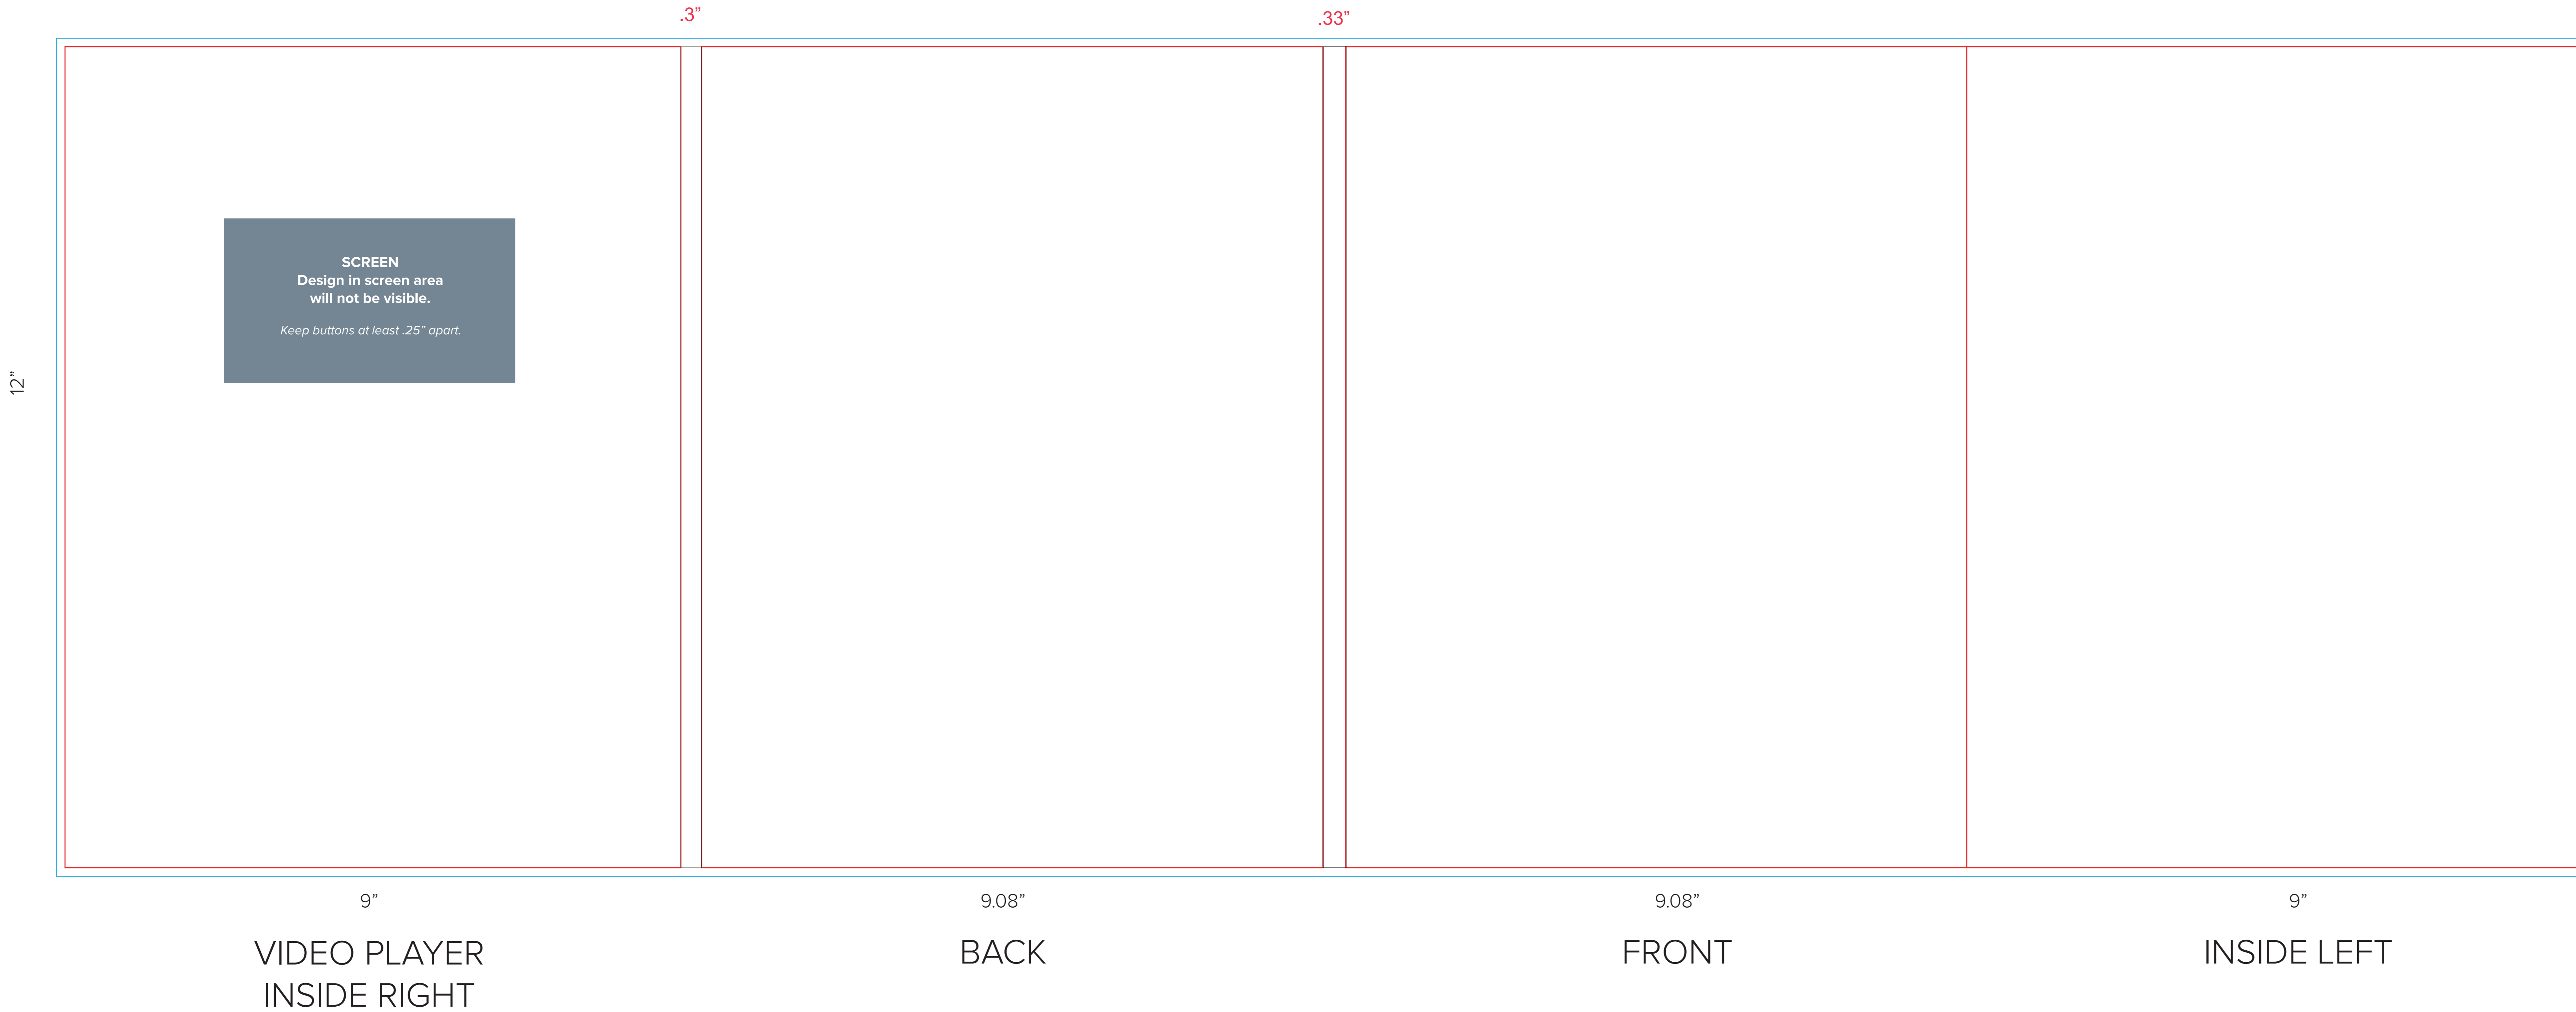

Please add Volume Buttons

9" X 12" | 5" SCREEN VIDEO BROCHUE W / TEMPLATE