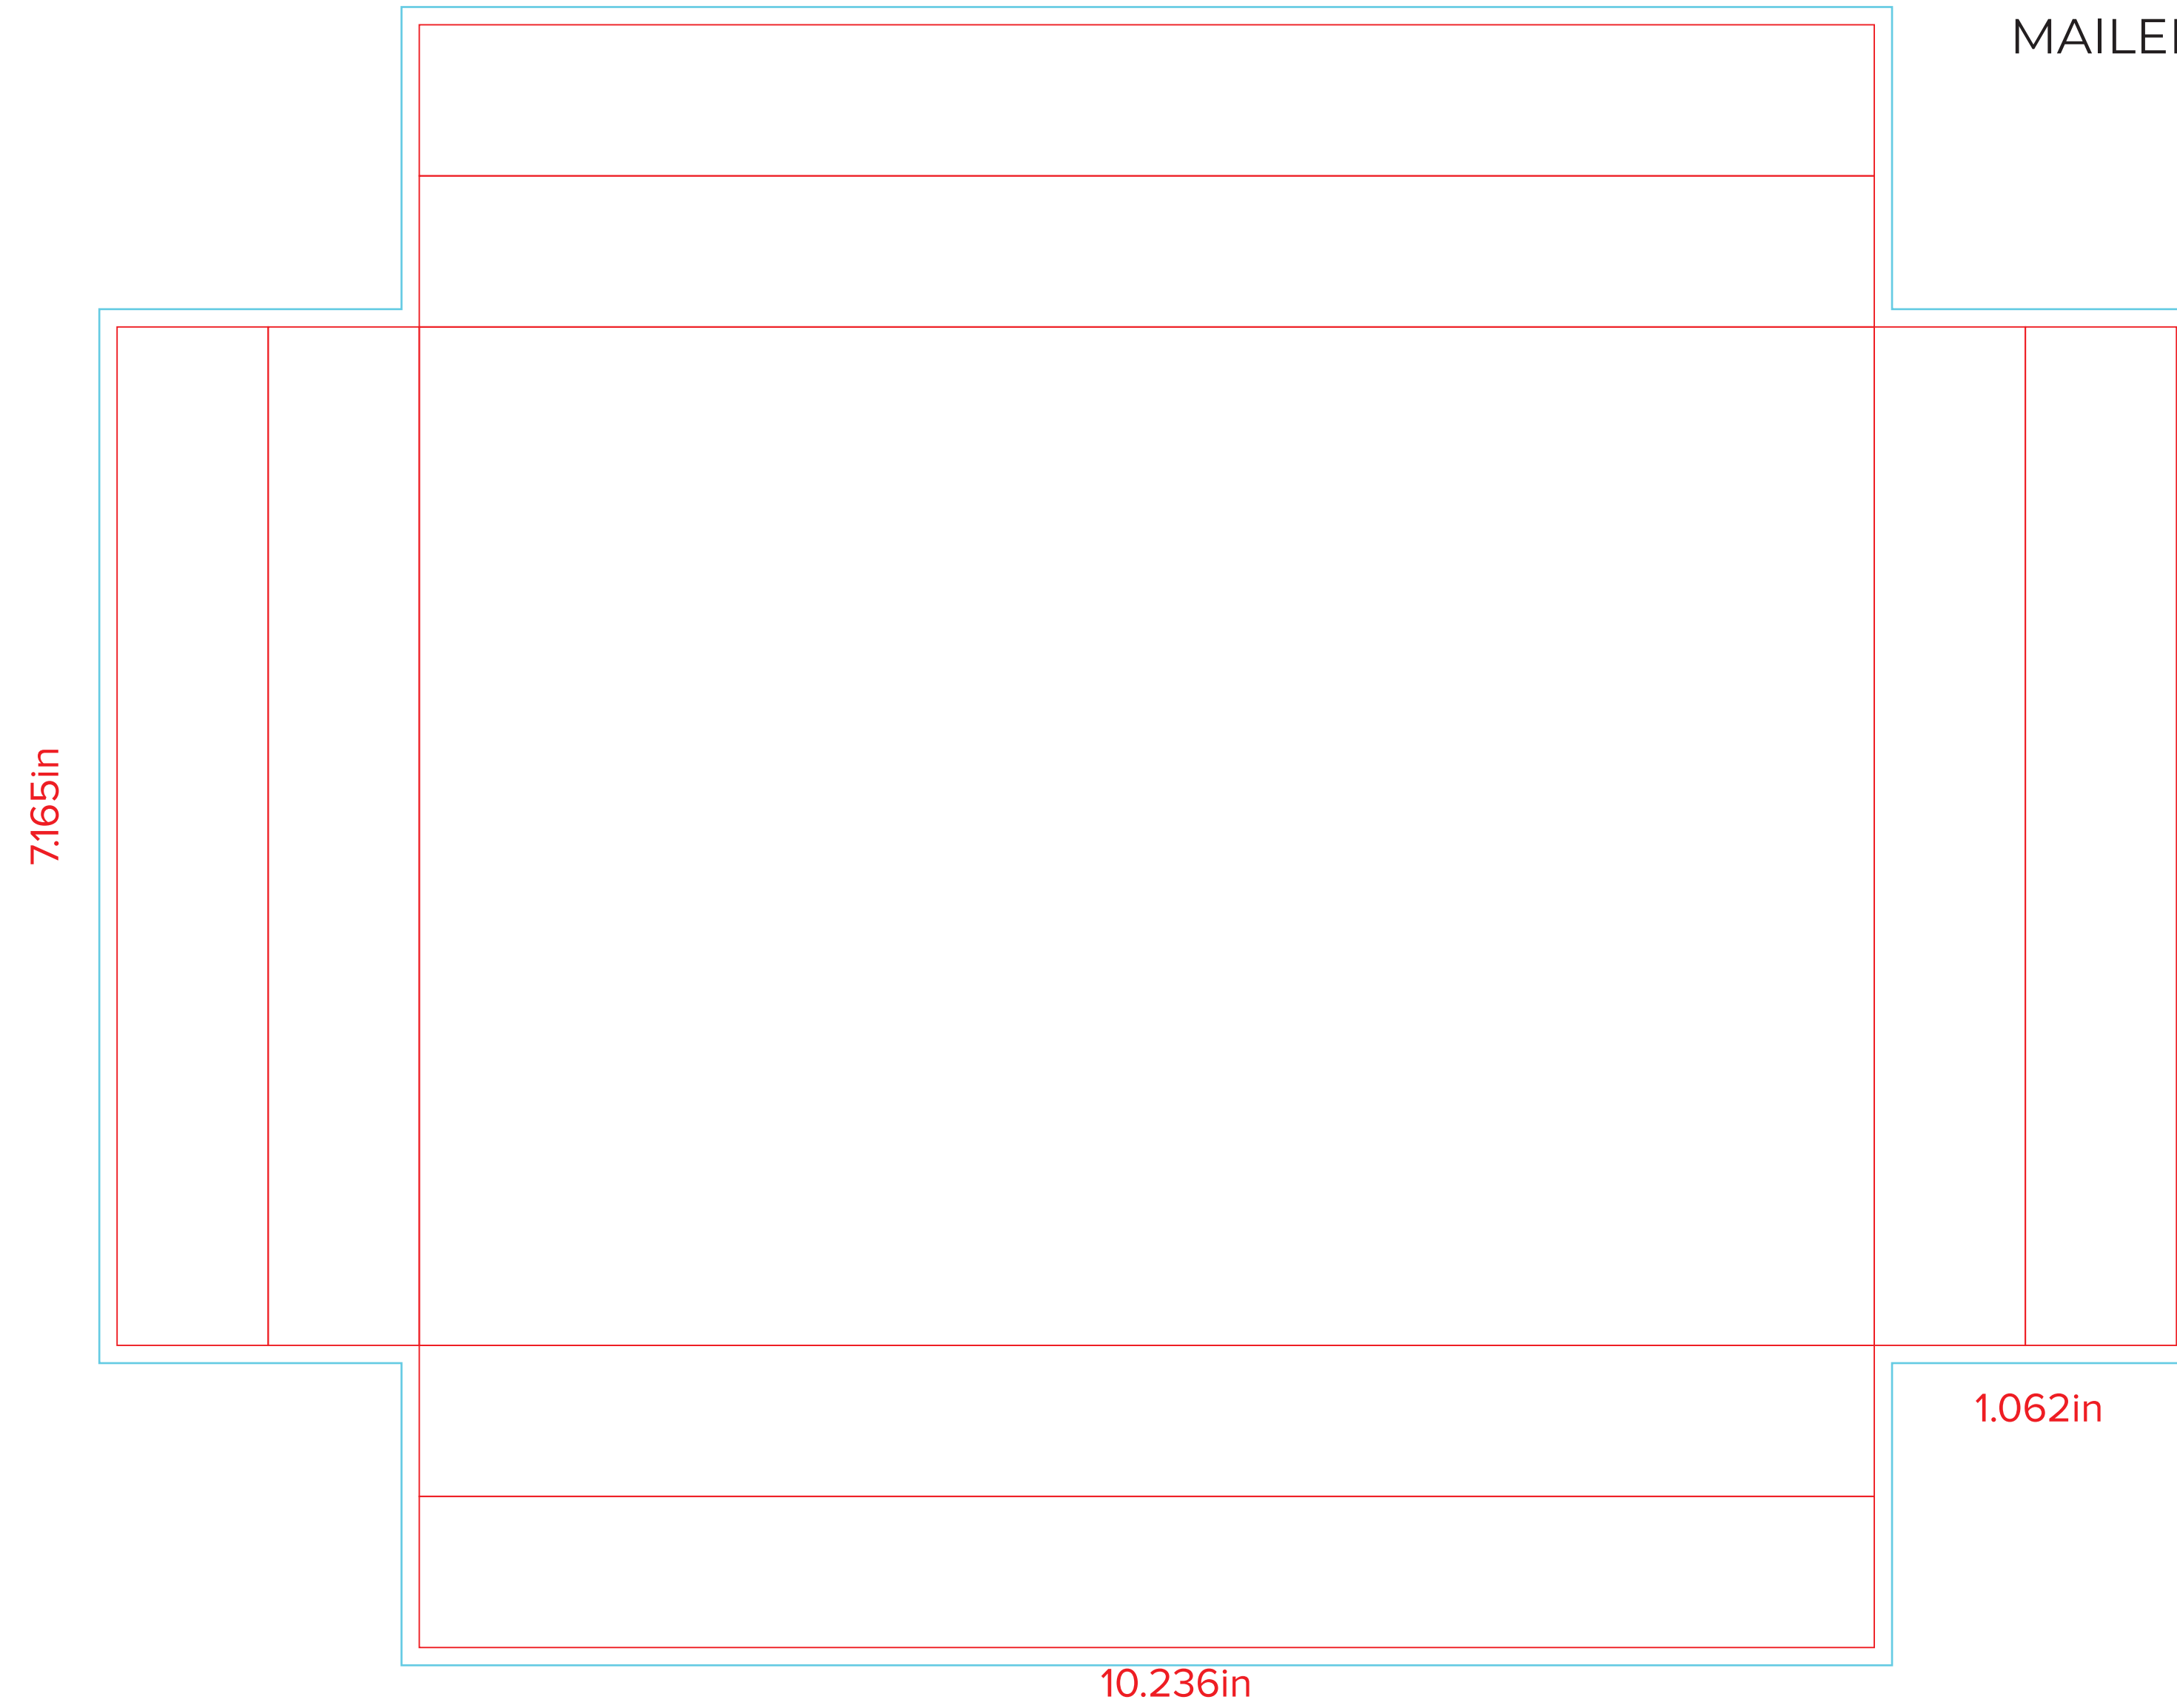

BOX BASE OUTSIDE

MAILERBOX 9 X6 TEMPLATE

BOX LID OUTSIDE