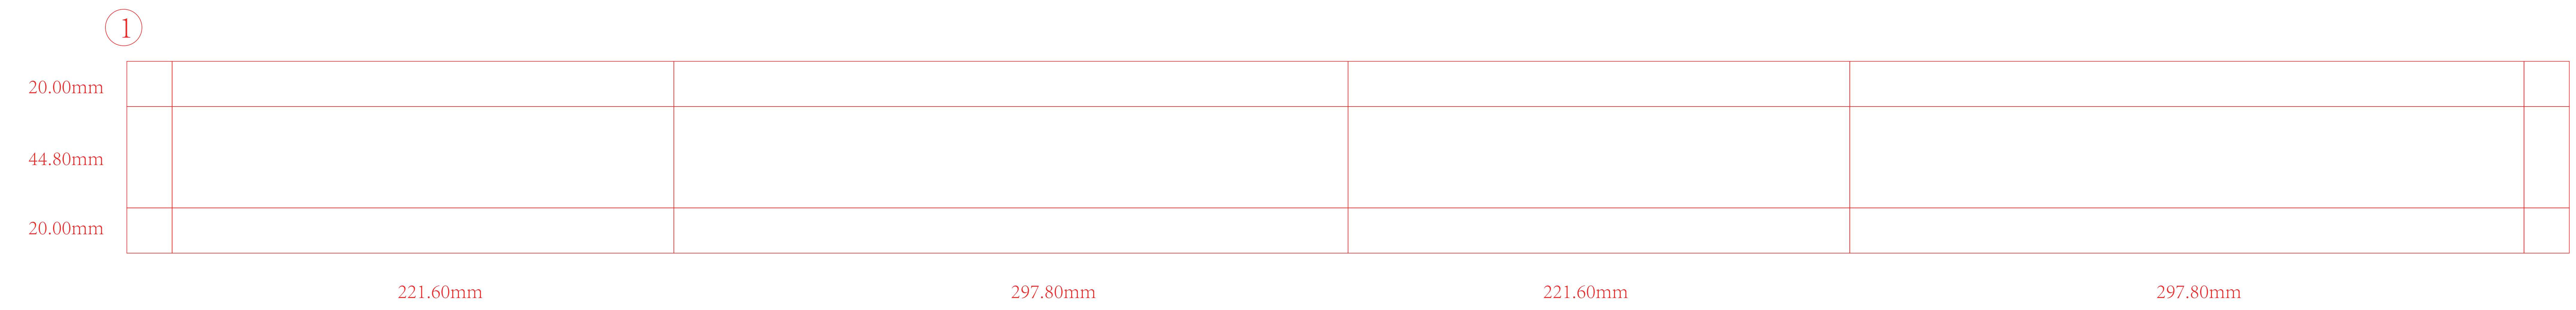

②

12 X 9 X 2 PAV BOX w/ 10" HD SCREEN

TEMPLATE INSTRUCTIONS

Design on "ARTWORK" Layer
Outline All Fonts
Embed Photos/Images
Use CMYK Color Space
Save as High Quality PDF
Email to info@printavizion.com

VIDEO BUTTONS

If using 1 video, we recommend using a Play/Pause button. If using multiple videos use the Play/Pause plus Next & Previous or use the Video Chapter Buttons. Feel free to use and customize the buttons or you may design your own buttons.

④

①