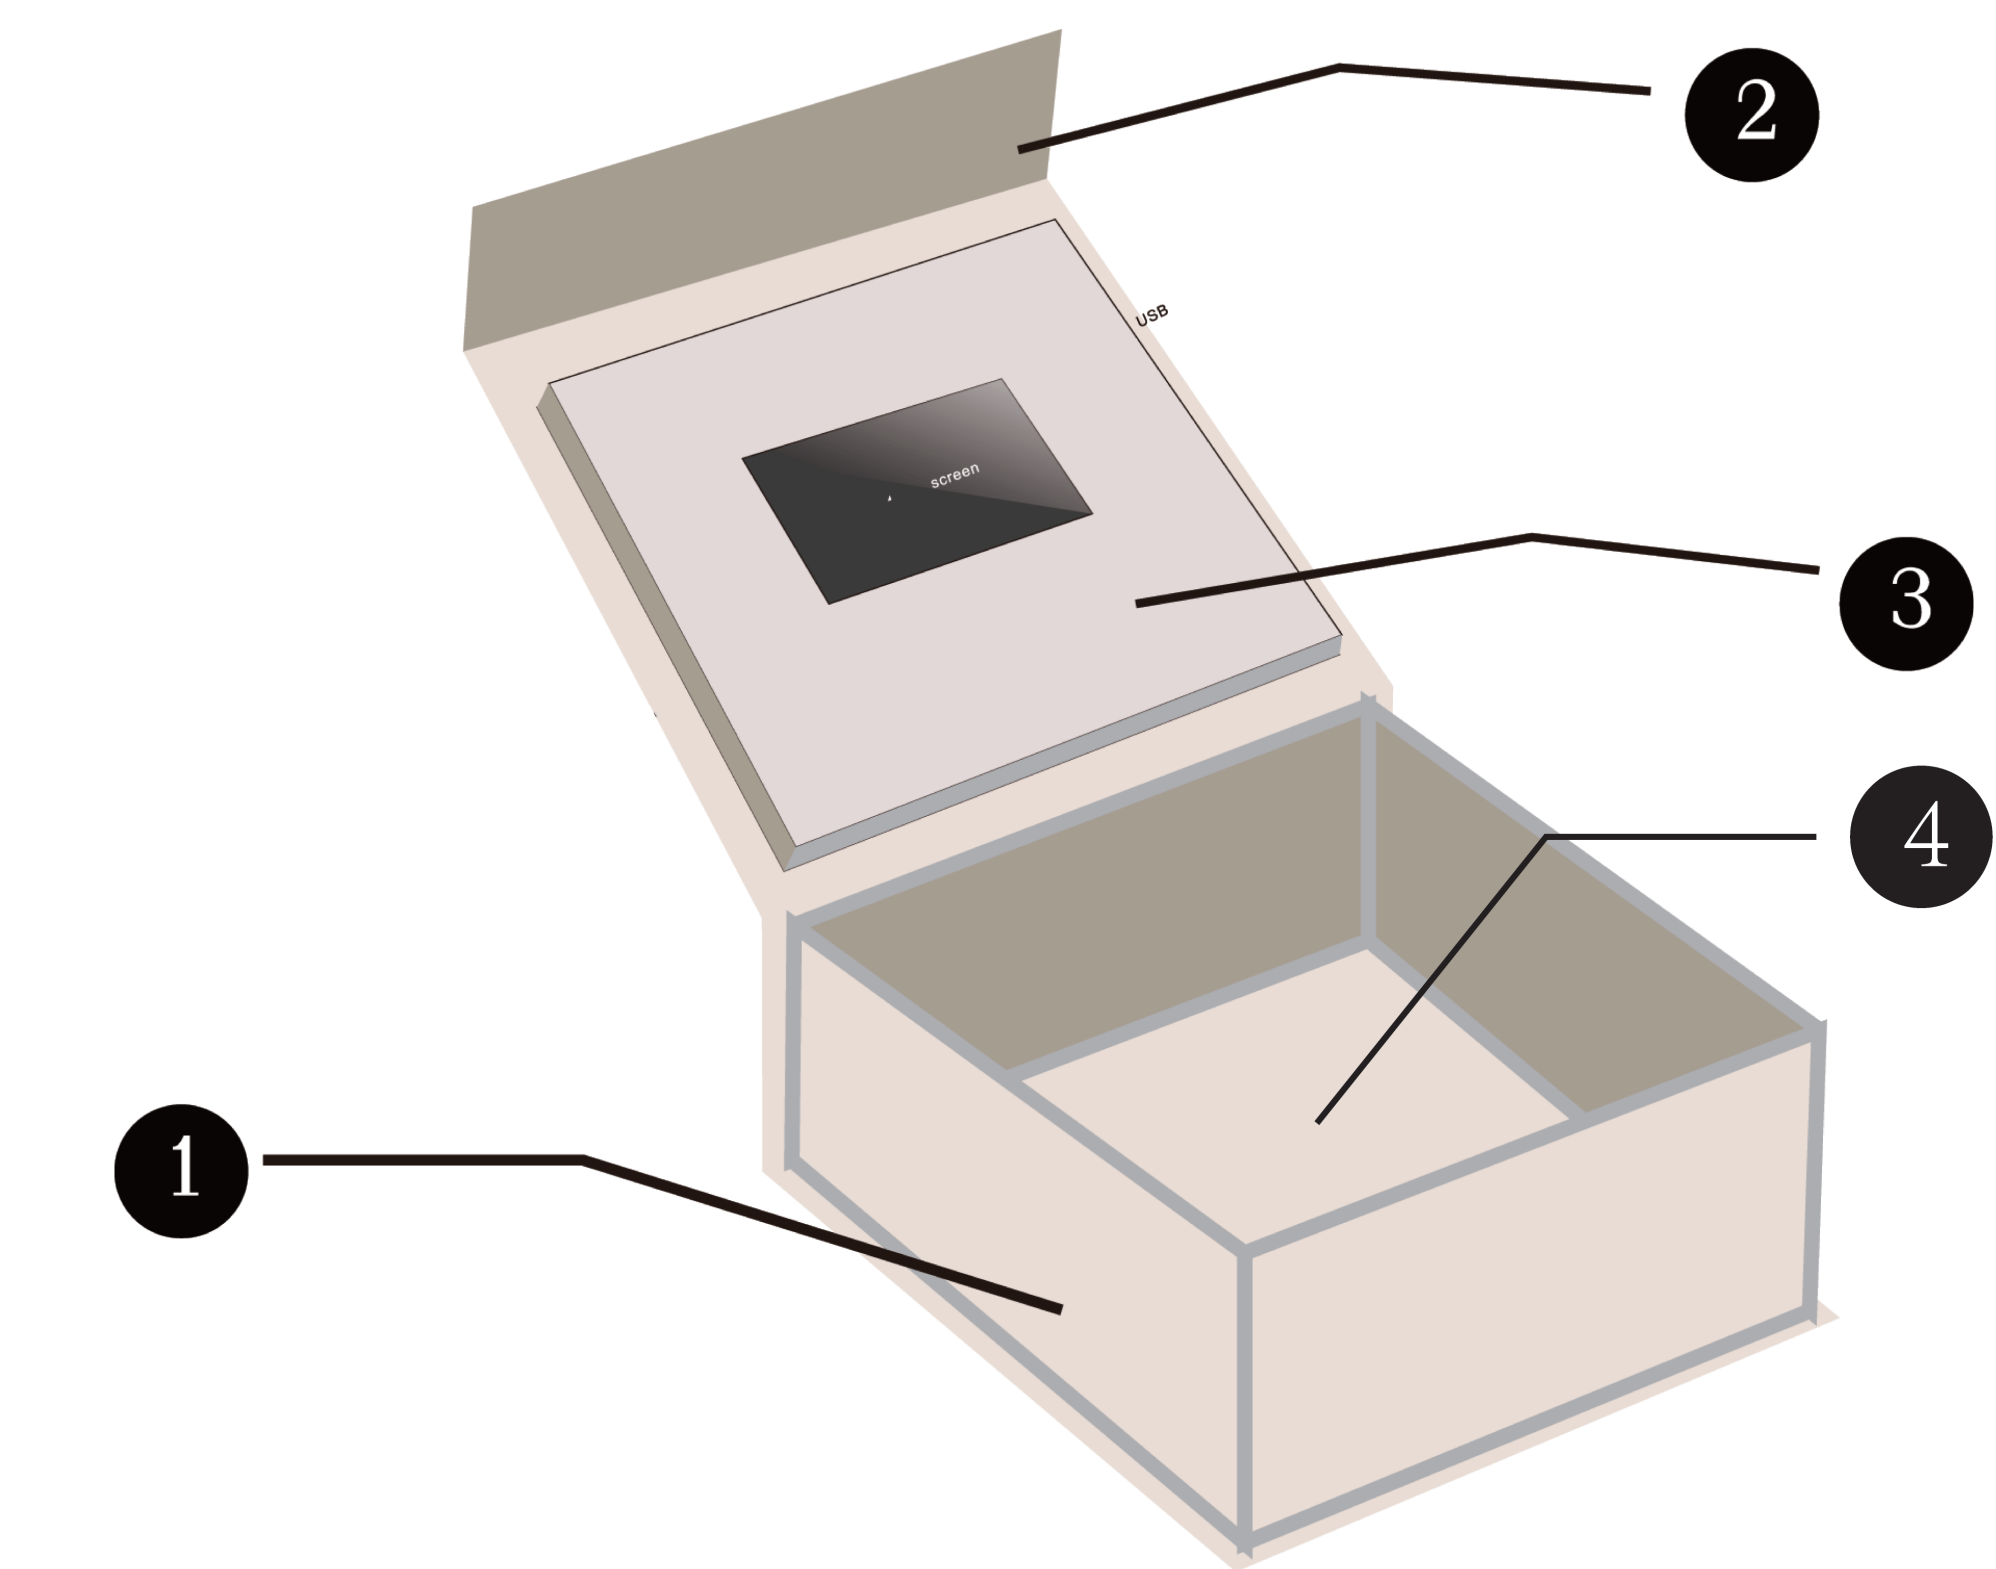

②

12 X 9 X 2 PAV BOX w/ 10" HD SCREEN

TEMPLATE INSTRUCTIONS

Design on "ARTWORK" Layer
 Outline All Fonts
 Embed Photos/Images
 Use CMYK Color Space
 Save as High Quality PDF
 Email to info@printavizion.com

VIDEO BUTTONS

If using 1 video, we recommend using a Play/Pause button. If using multiple videos use the Play/Pause plus Next & Previous or use the Video Chapter Buttons. Feel free to use and customize the buttons or you may design your own buttons.