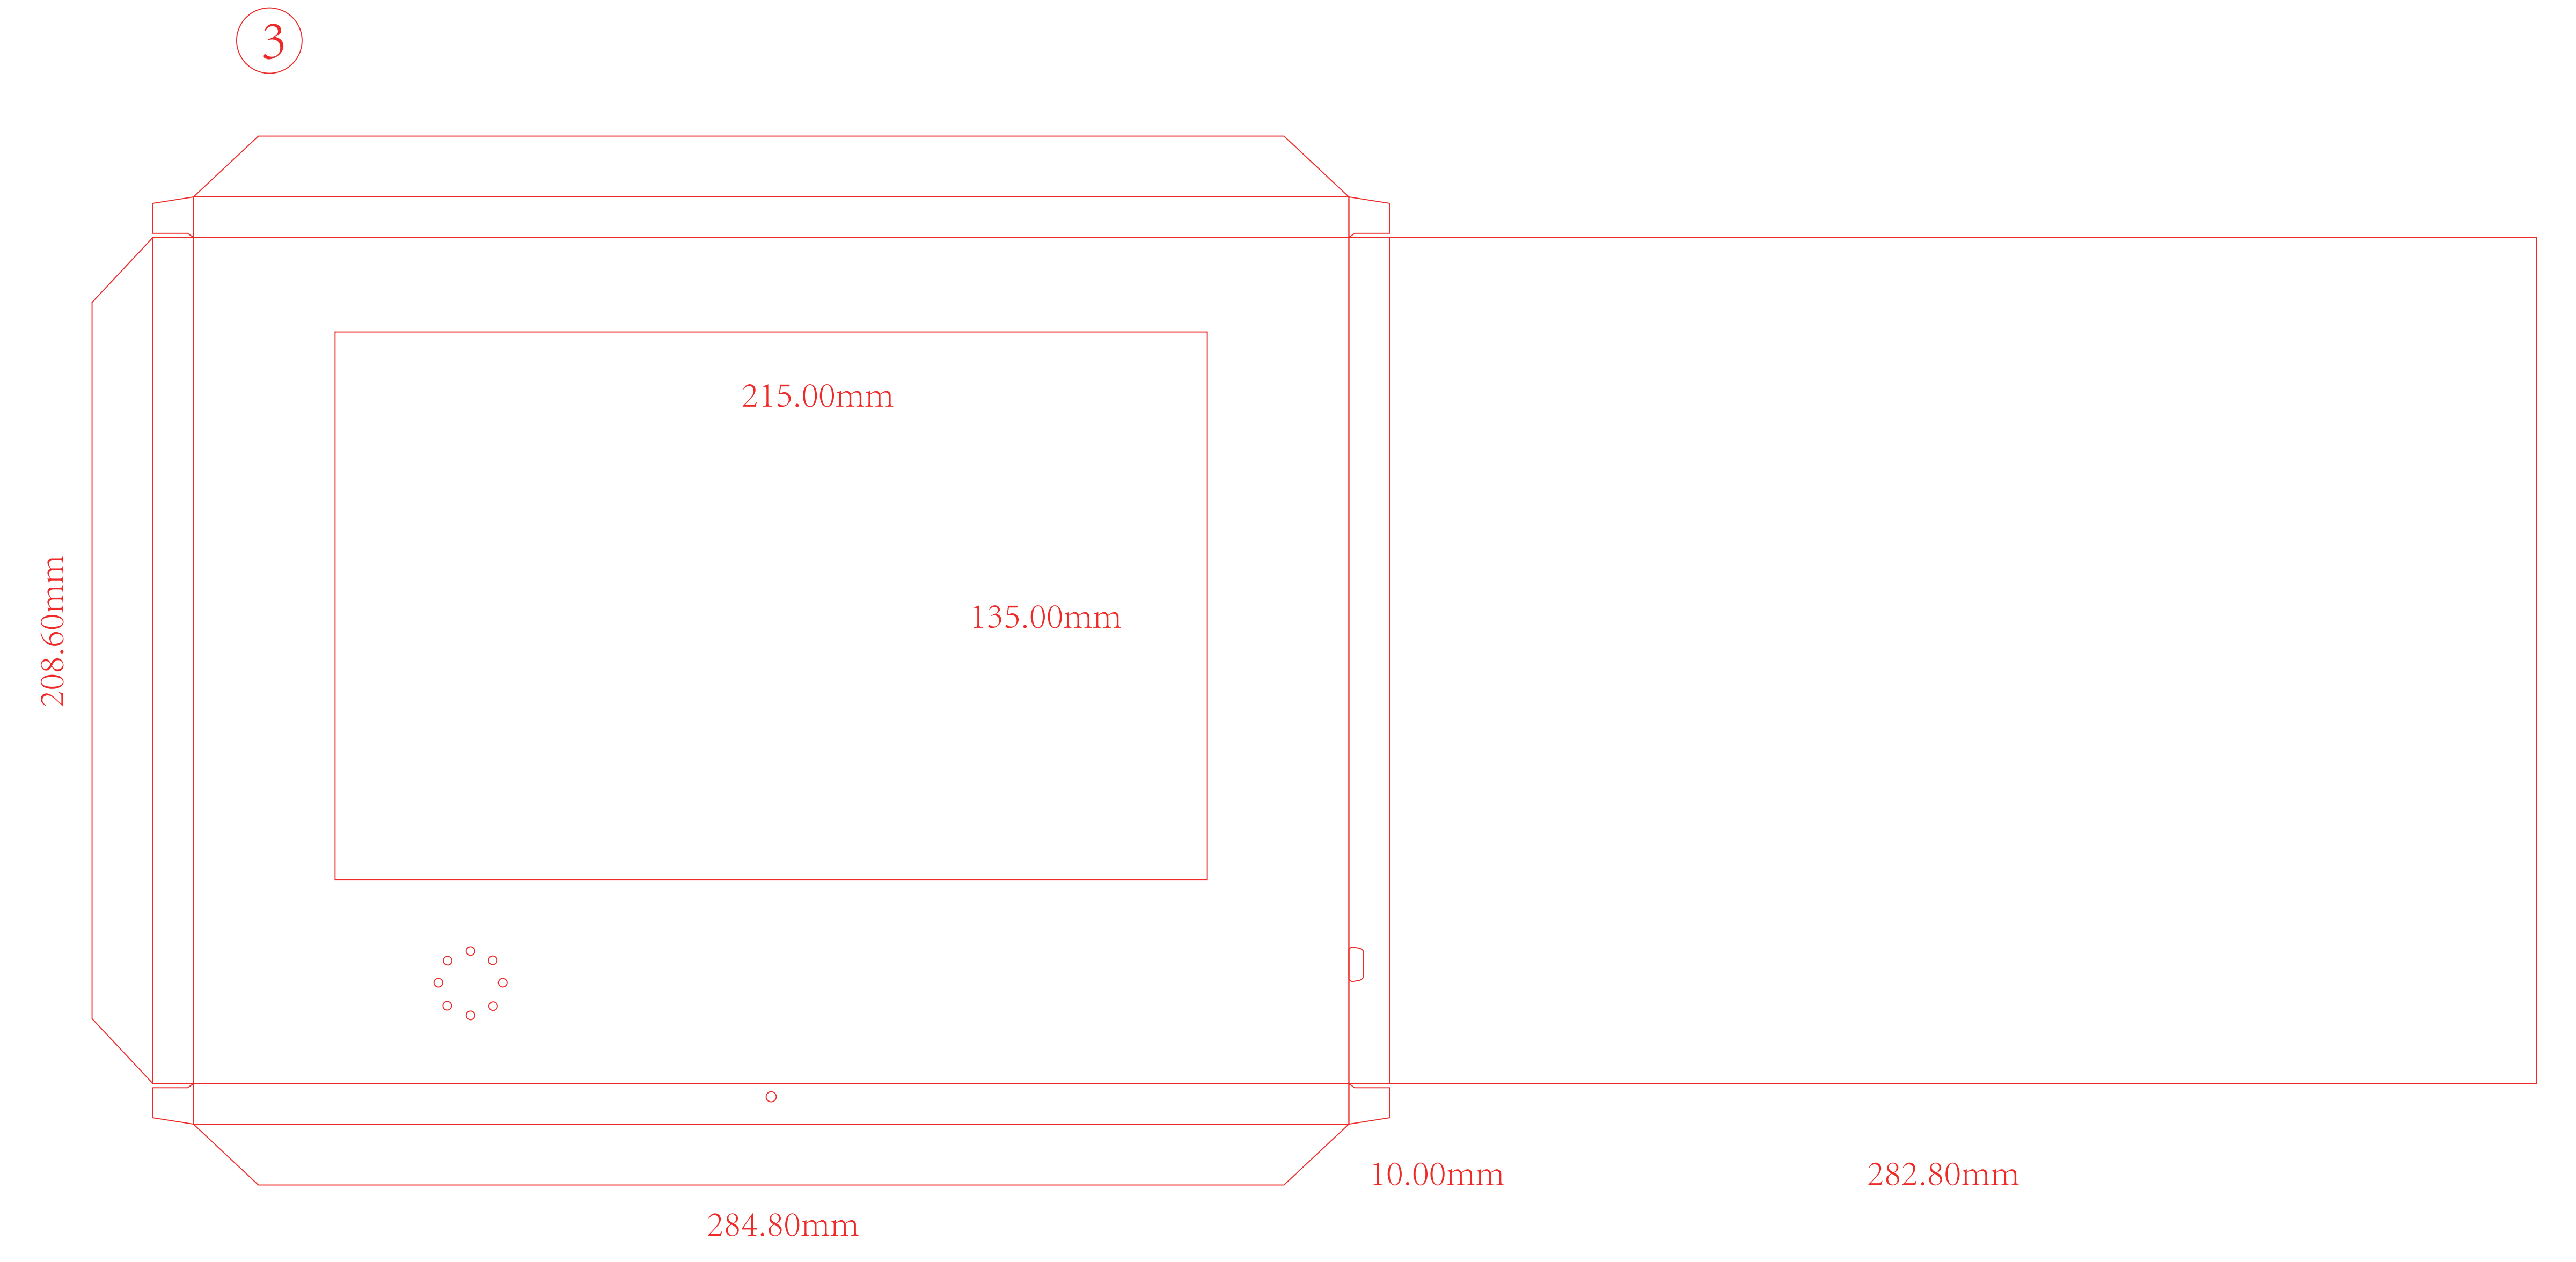

②

12 X 9 X 2 PAV BOX w/ 10" HD SCREEN

TEMPLATE INSTRUCTIONS

Design on "ARTWORK" Layer
 Outline All Fonts
 Embed Photos/Images
 Use CMYK Color Space
 Save as High Quality PDF
 Email to info@printavizion.com