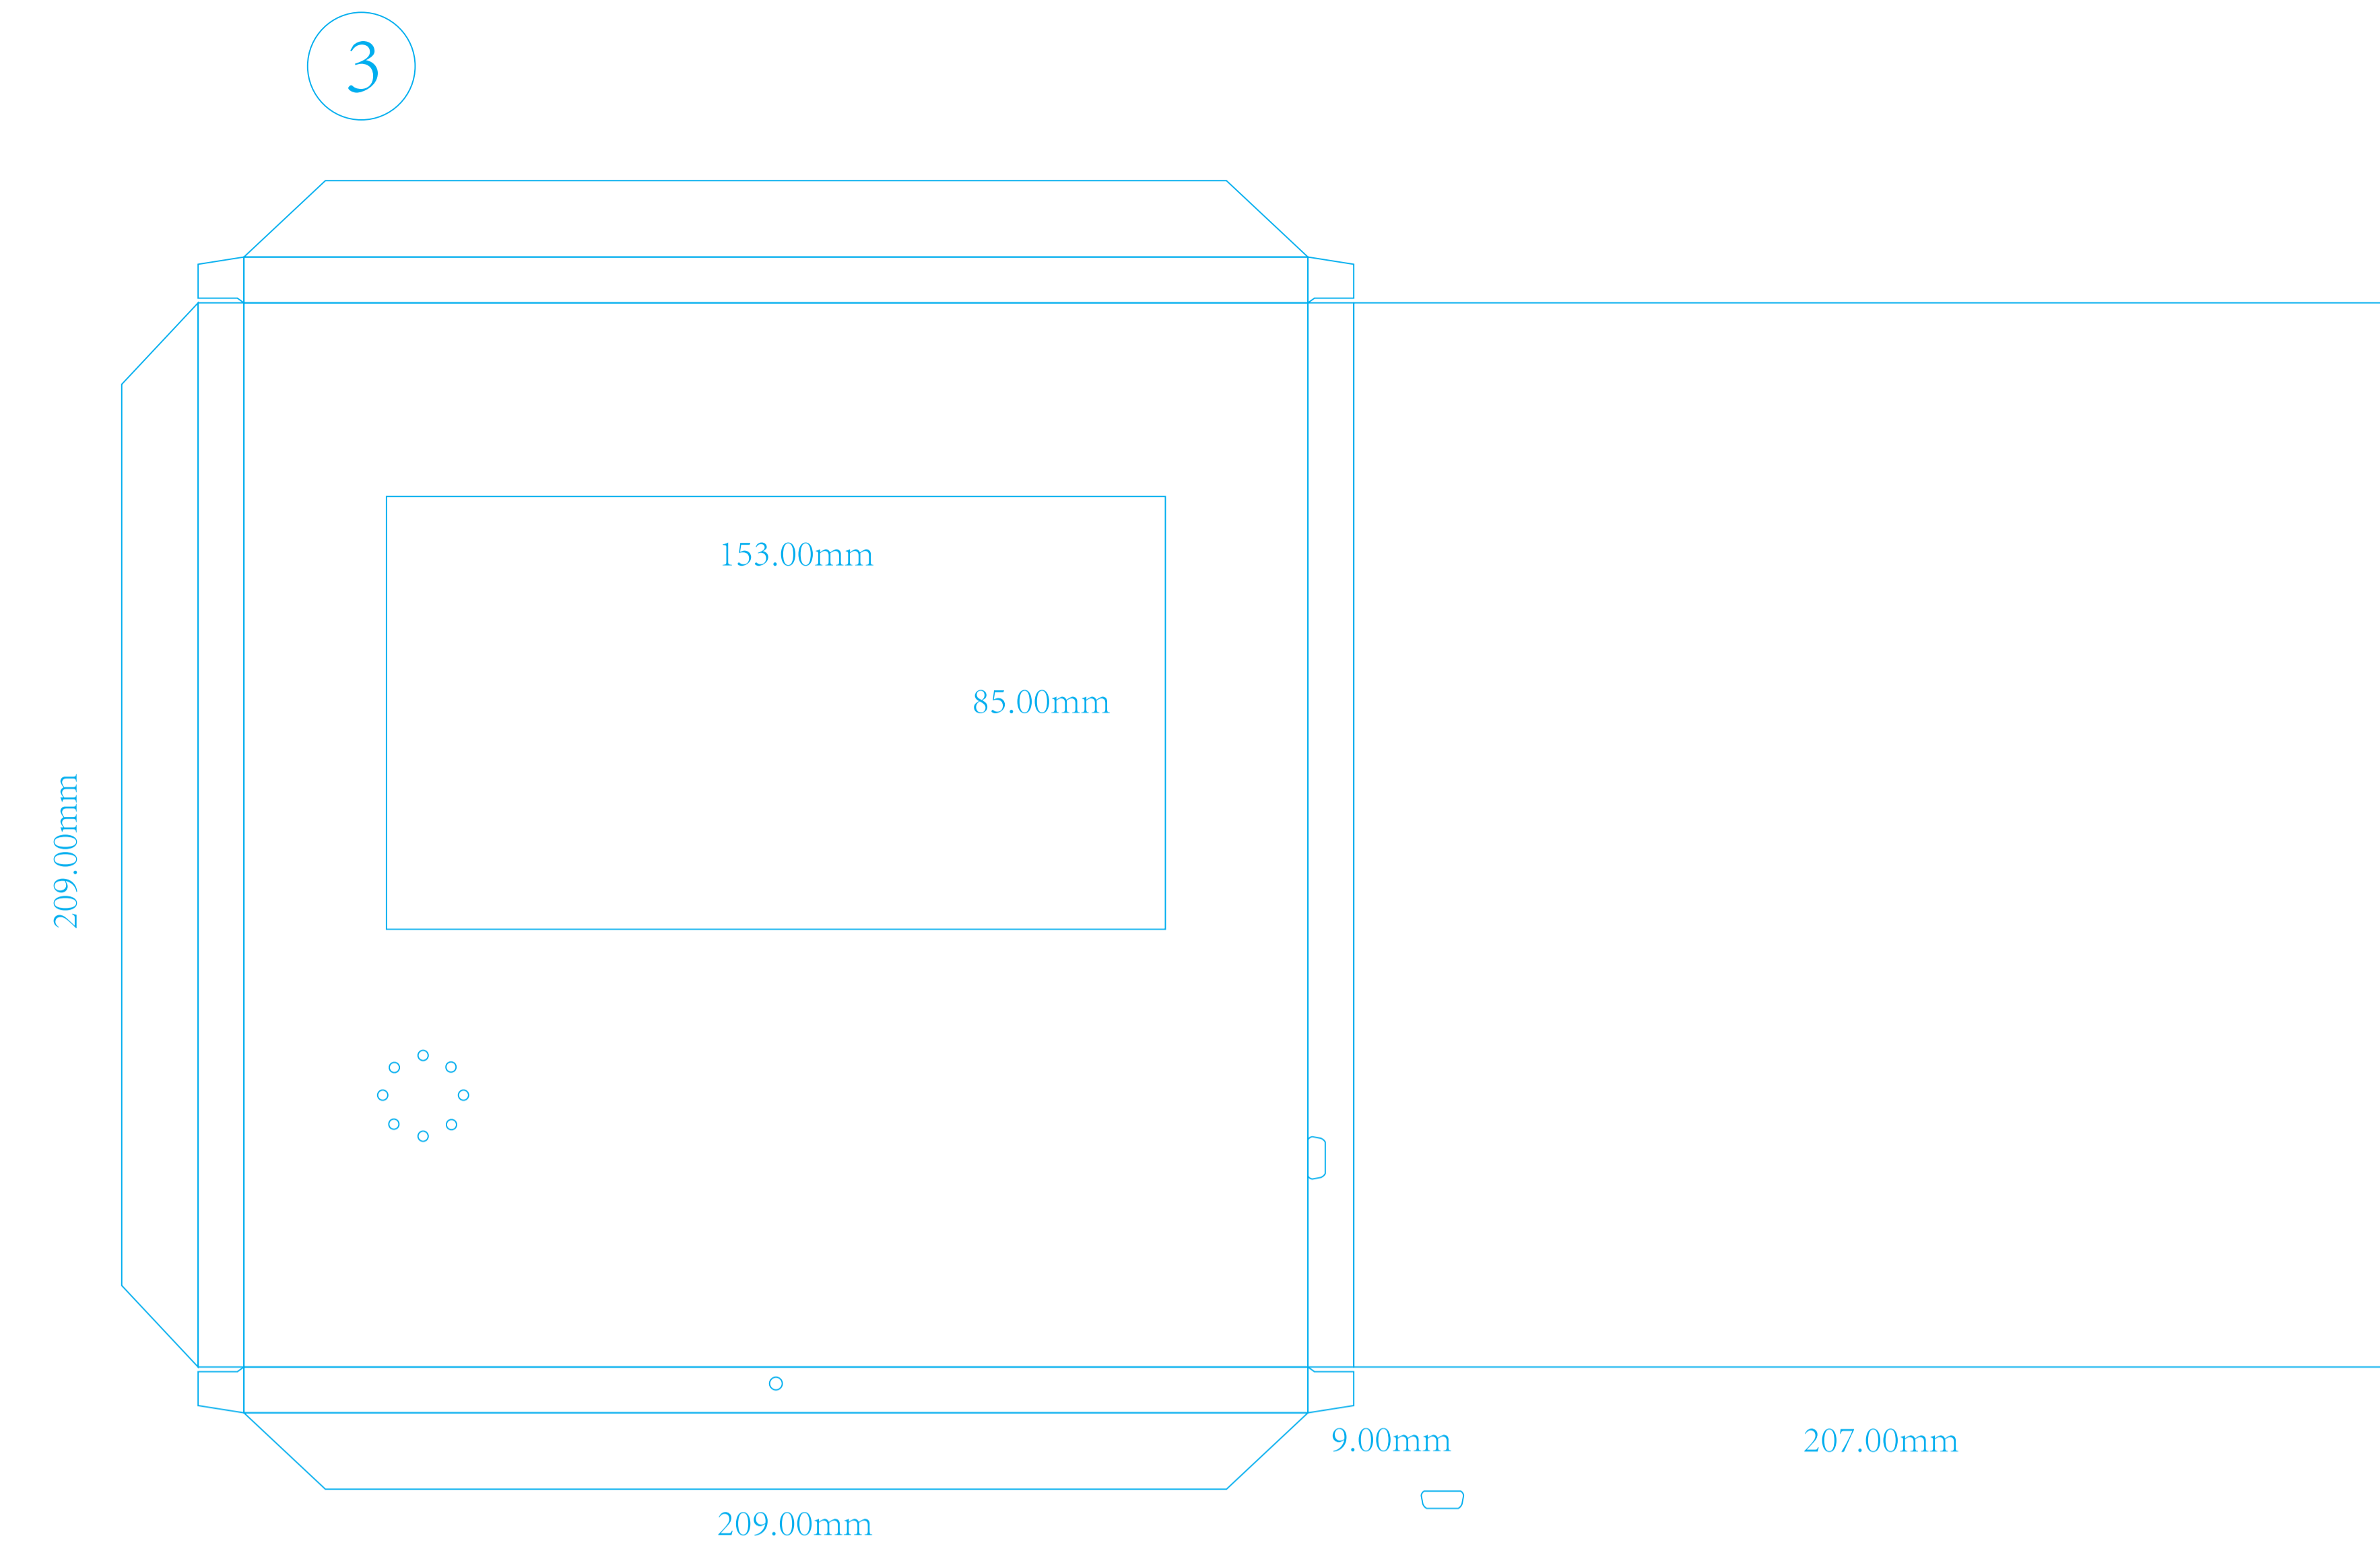

### Box Outside Flap/Seam/Bottom

### Box Inside Flap

### 9x9x2 | 7" VIDEO BOX

### Box Outside Edges (3 Sides Visible)