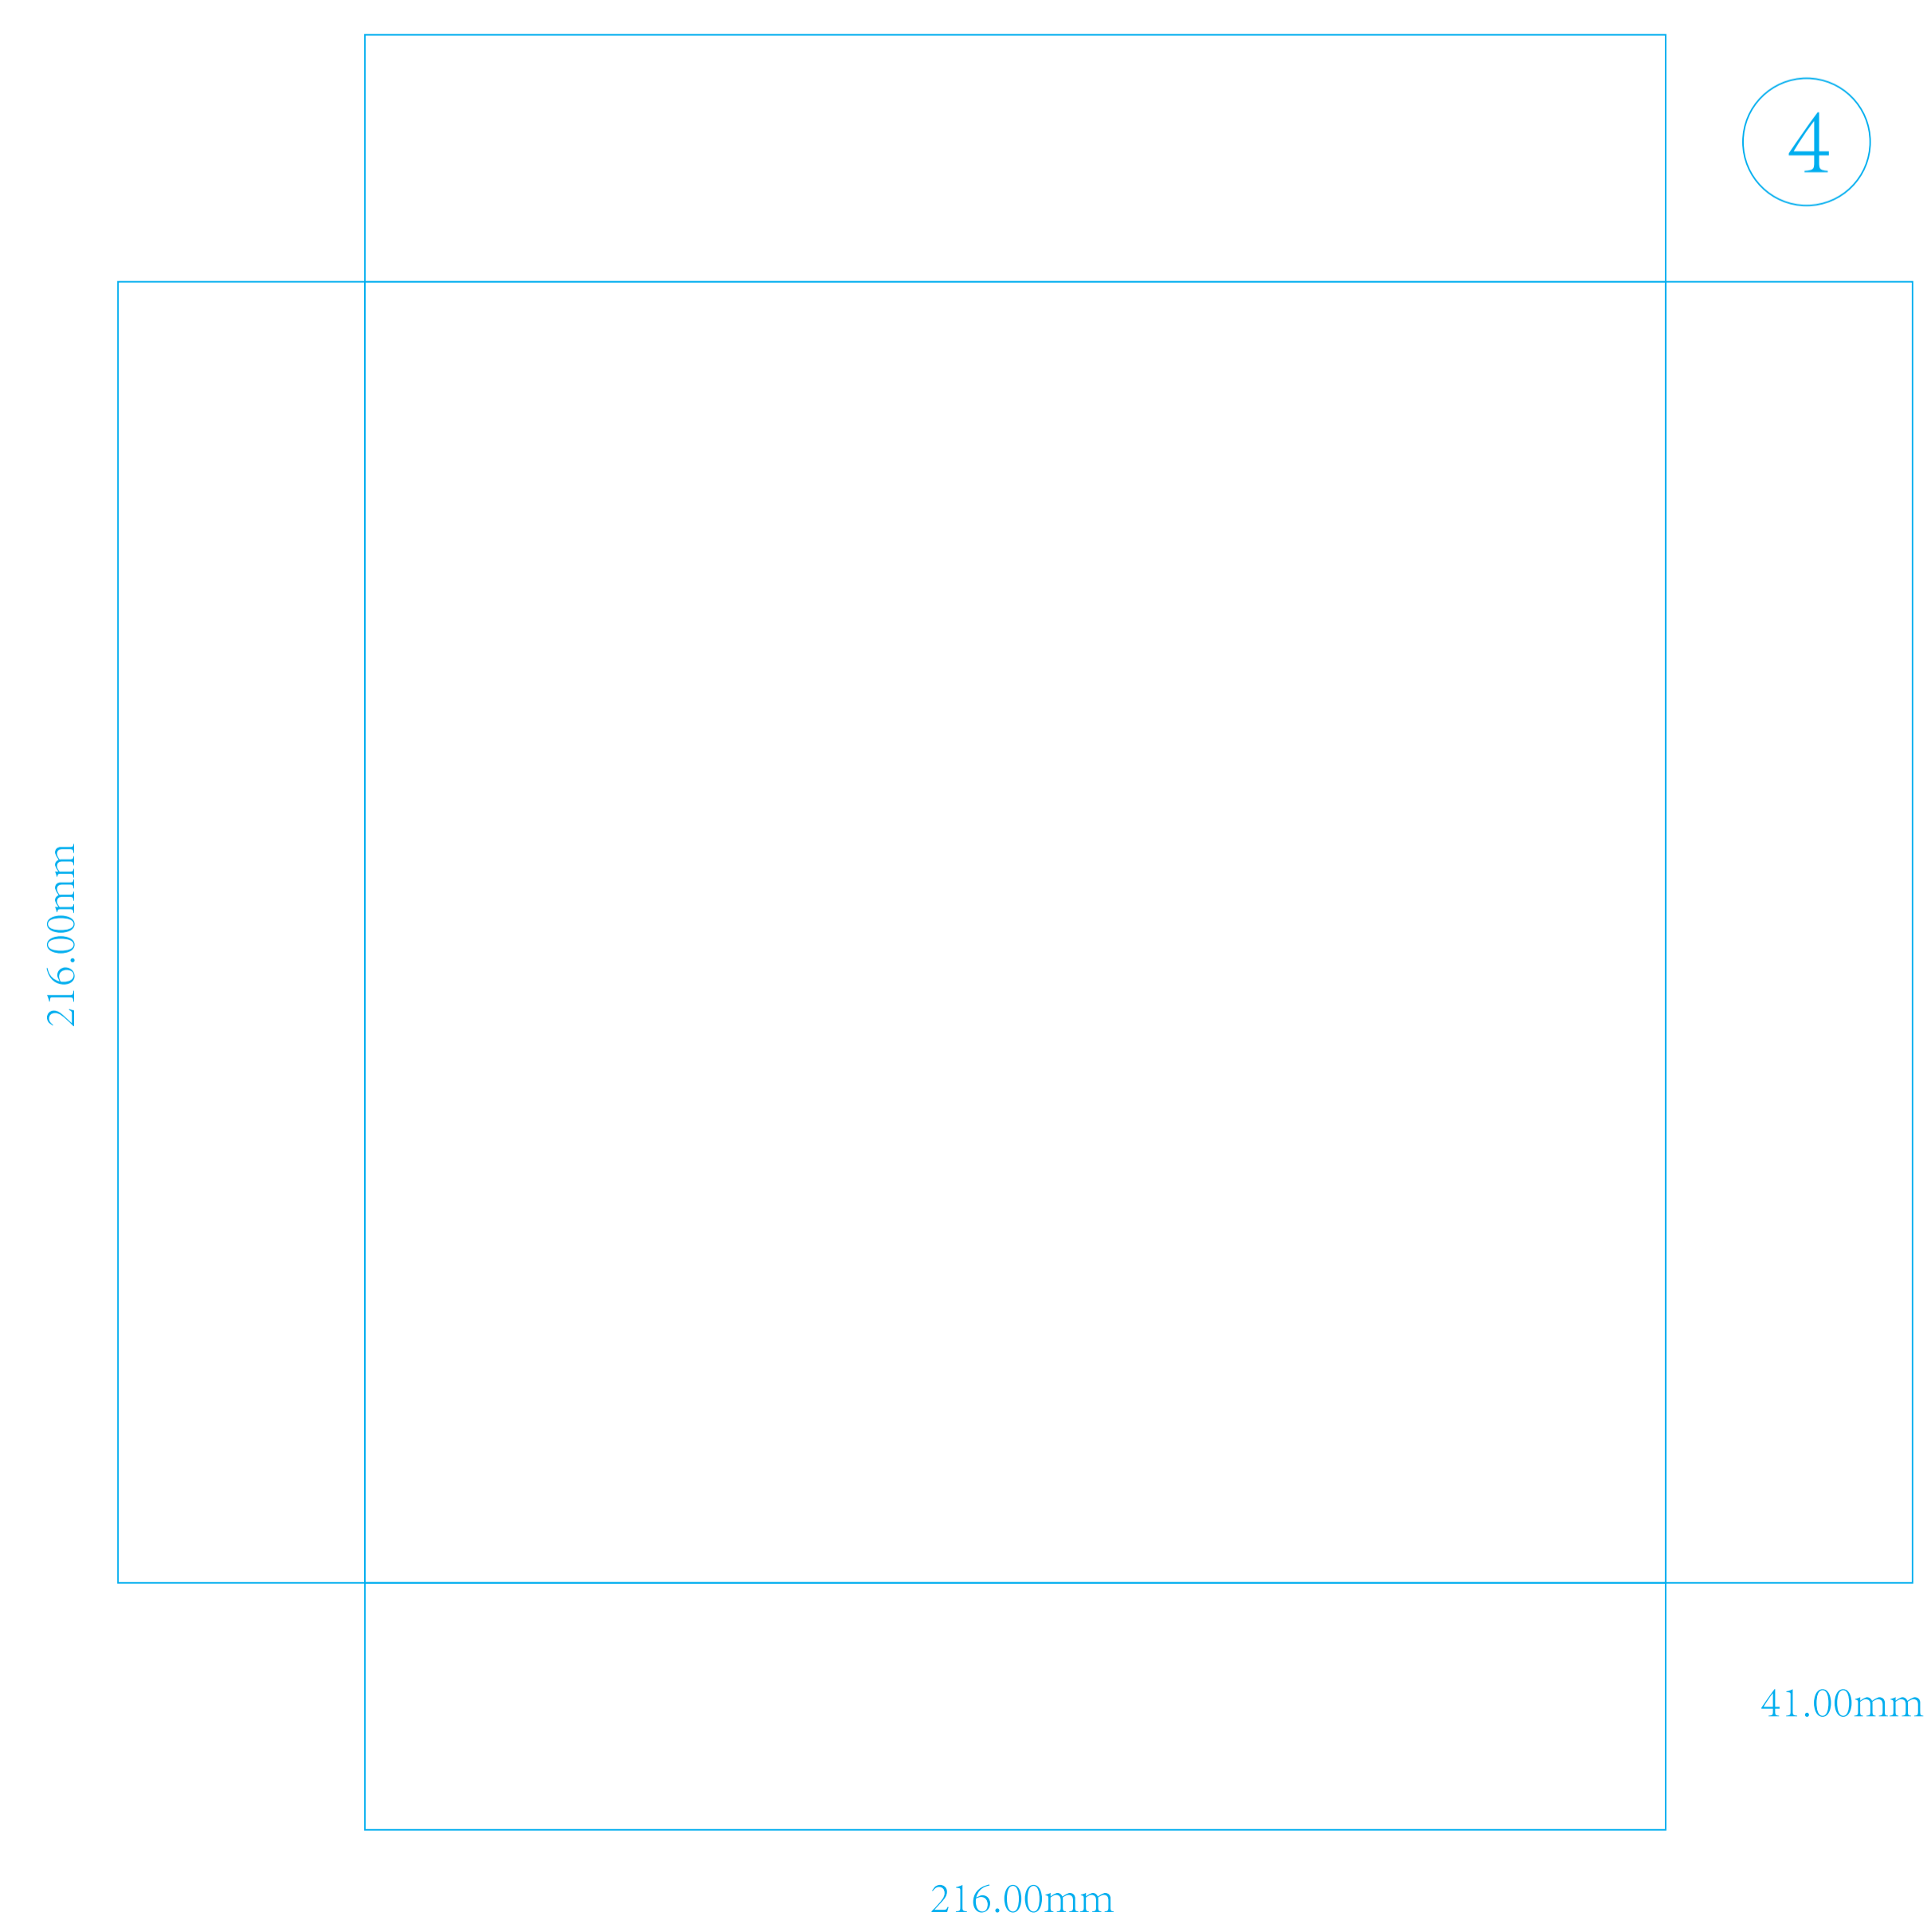

### Box Outside Flap/Seam/Bottom

### 9x9x2 | 7" VIDEO BOX

### Box Inside Edges/Bottom

### Box Outside Edges (3 Sides Visible)