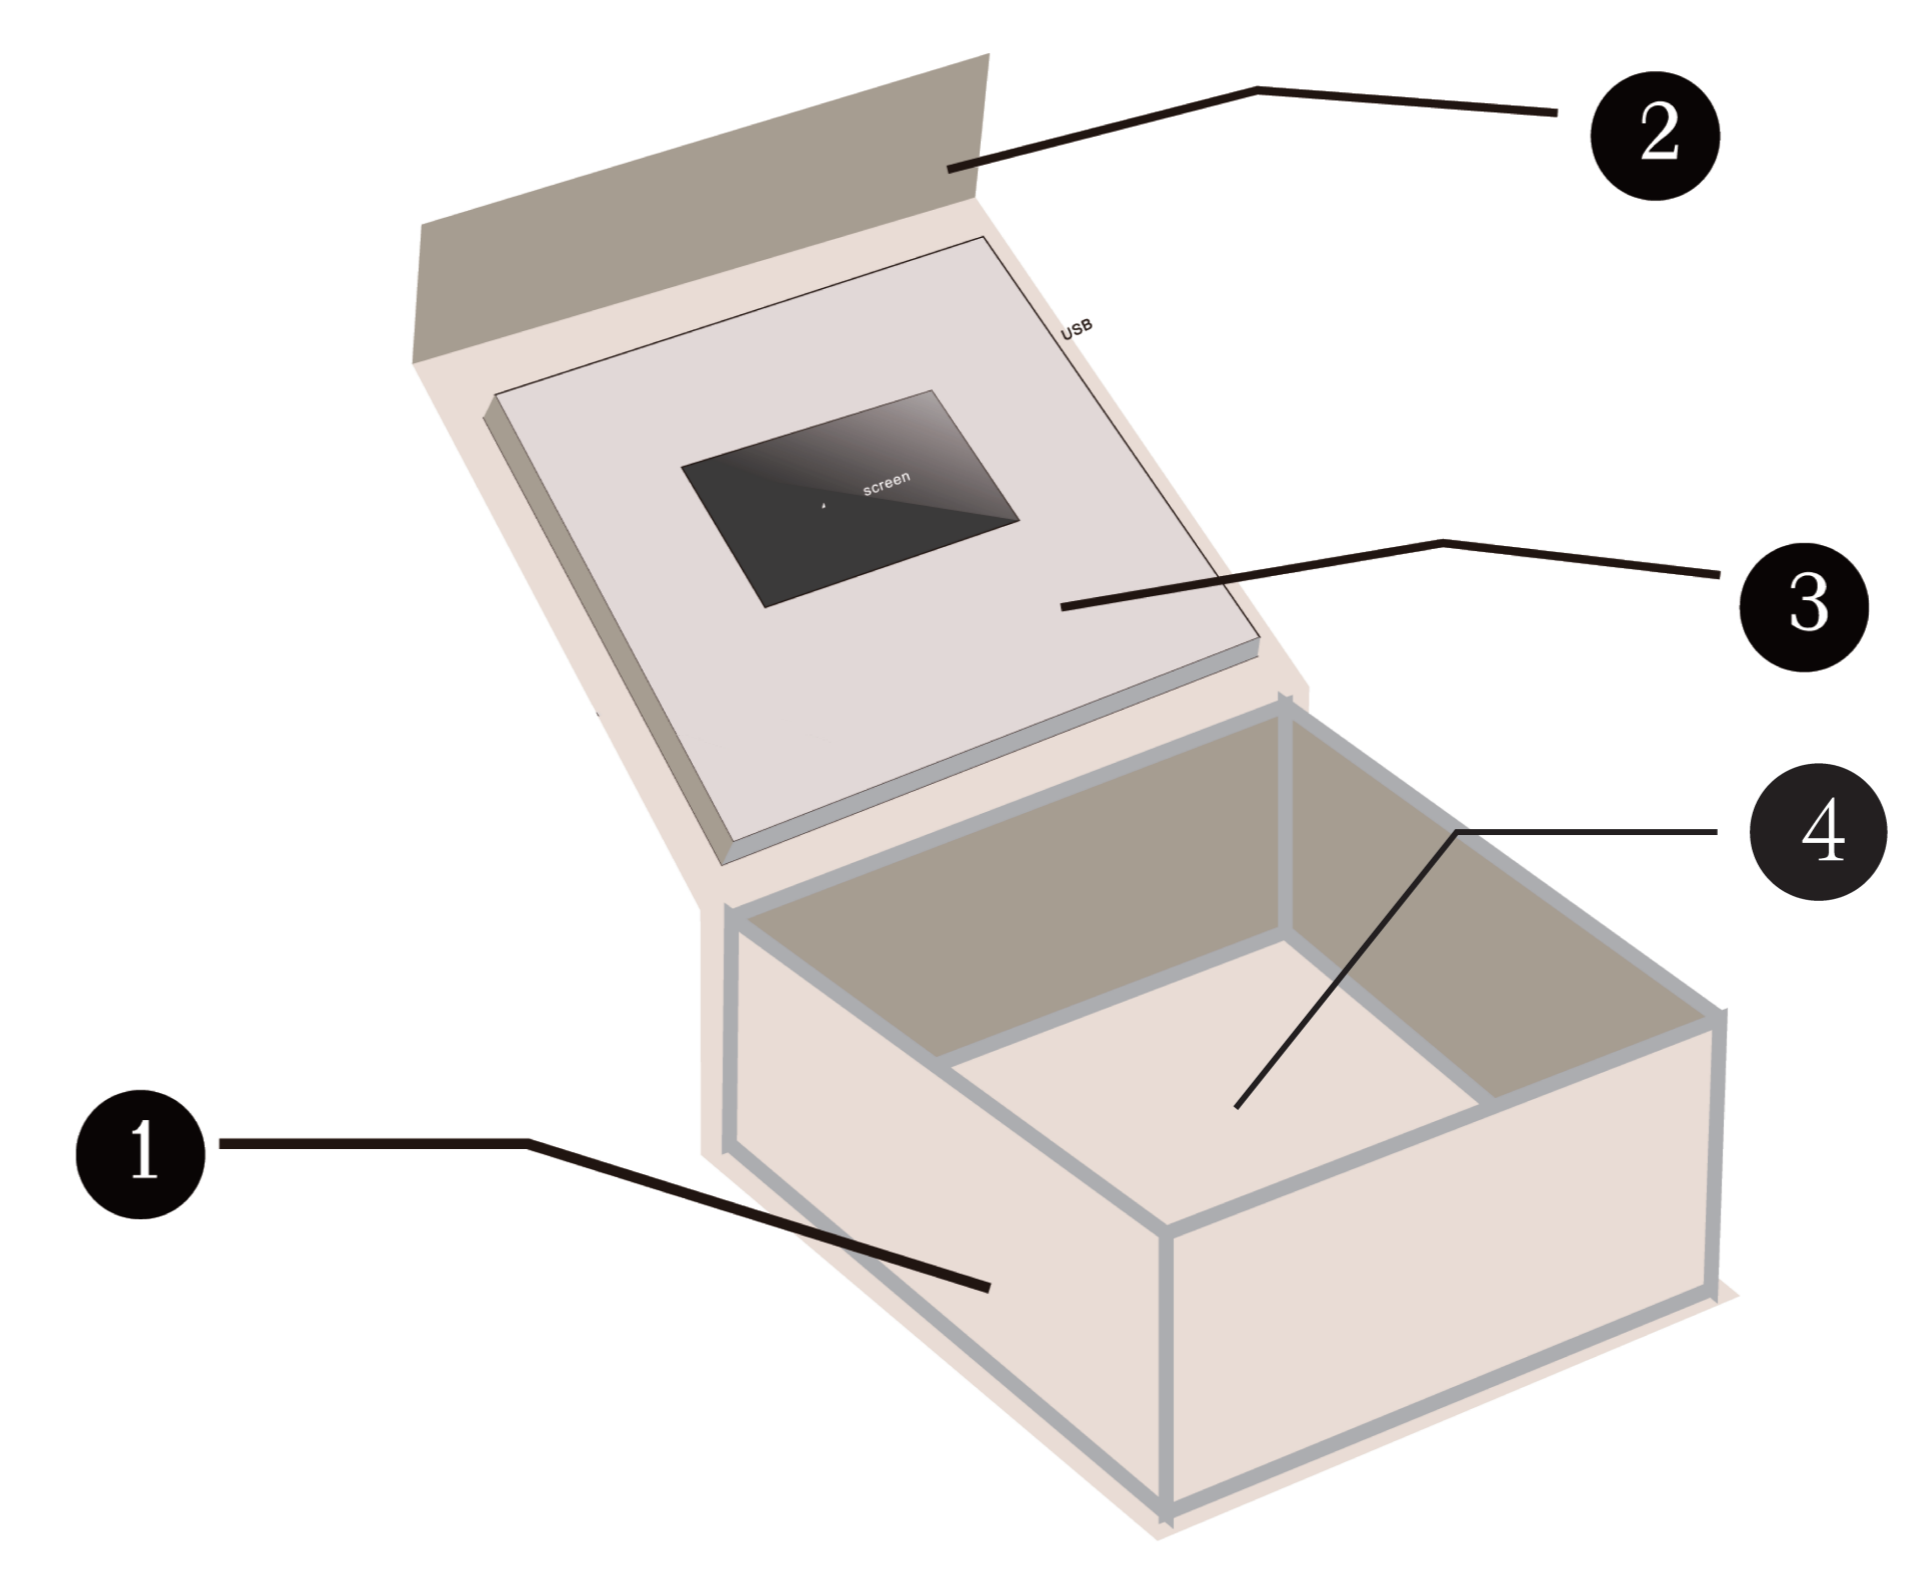

Box Outside Flap/Seam/Bottom

Box Inside Flap

**12 X 8 X 2 | 7" SCREEN VIDEO BOX**

**TEMPLATE INSTRUCTIONS**  
 Design on "ARTWORK" Layer  
 Outline All Fonts  
 Embed Photos/Images  
 Use CMYK Color Space  
 Save as High Quality PDF  
 Email to info@printavizion.com

**Button Configuration Sets**  
 Change Colors, Copy and paste in/from Illustrator.

Four rows of button icons for configuration. Each row contains a set of navigation buttons (play, stop, back, forward) and a set of numbered buttons (1, 2, 3, 4).

Box Inside Edges/Bottom

Box Outside Edges (3 Sides Visible)