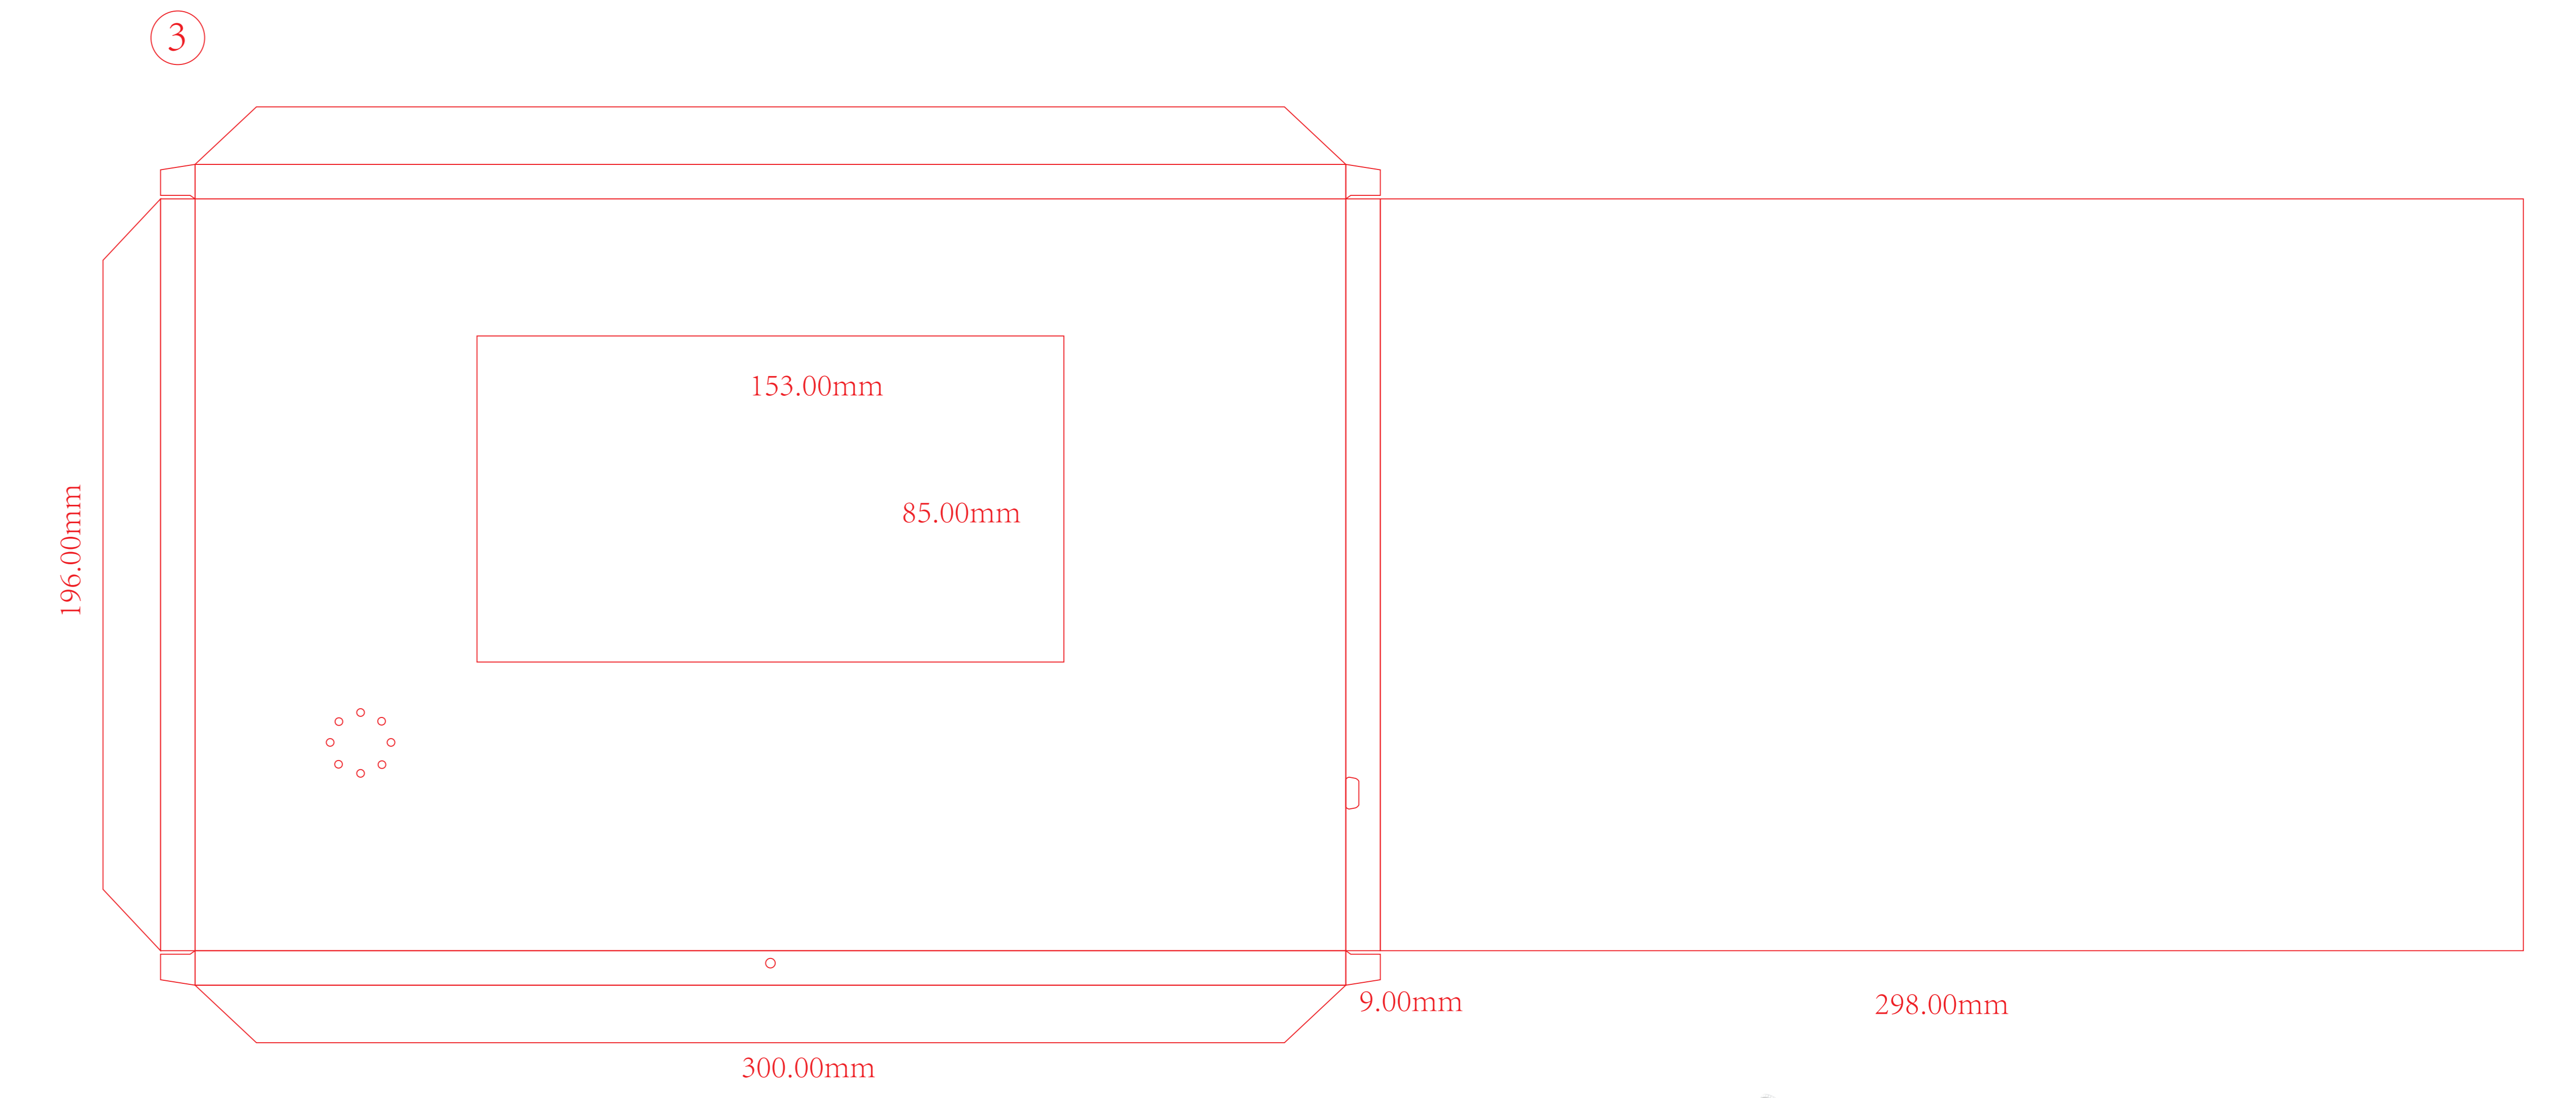

Box Outside Flap/Seam/Bottom

Box Inside Flap

**12 X 8 X 2 | 7" SCREEN VIDEO BOX**

**TEMPLATE INSTRUCTIONS**  
 Design on "ARTWORK" Layer  
 Outline All Fonts  
 Embed Photos/Images  
 Use CMYK Color Space  
 Save as High Quality PDF  
 Email to info@printavizion.com

**Button Configuration Sets**  
 Change Colors, Copy and paste in/from Illustrator.

Four rows of button icons for configuration. Each row contains a set of navigation buttons (play, stop, back, forward) and a set of numbered buttons (1, 2, 3, 4).

Box Inside Edges/Bottom

Box Outside Edges (3 Sides Visible)