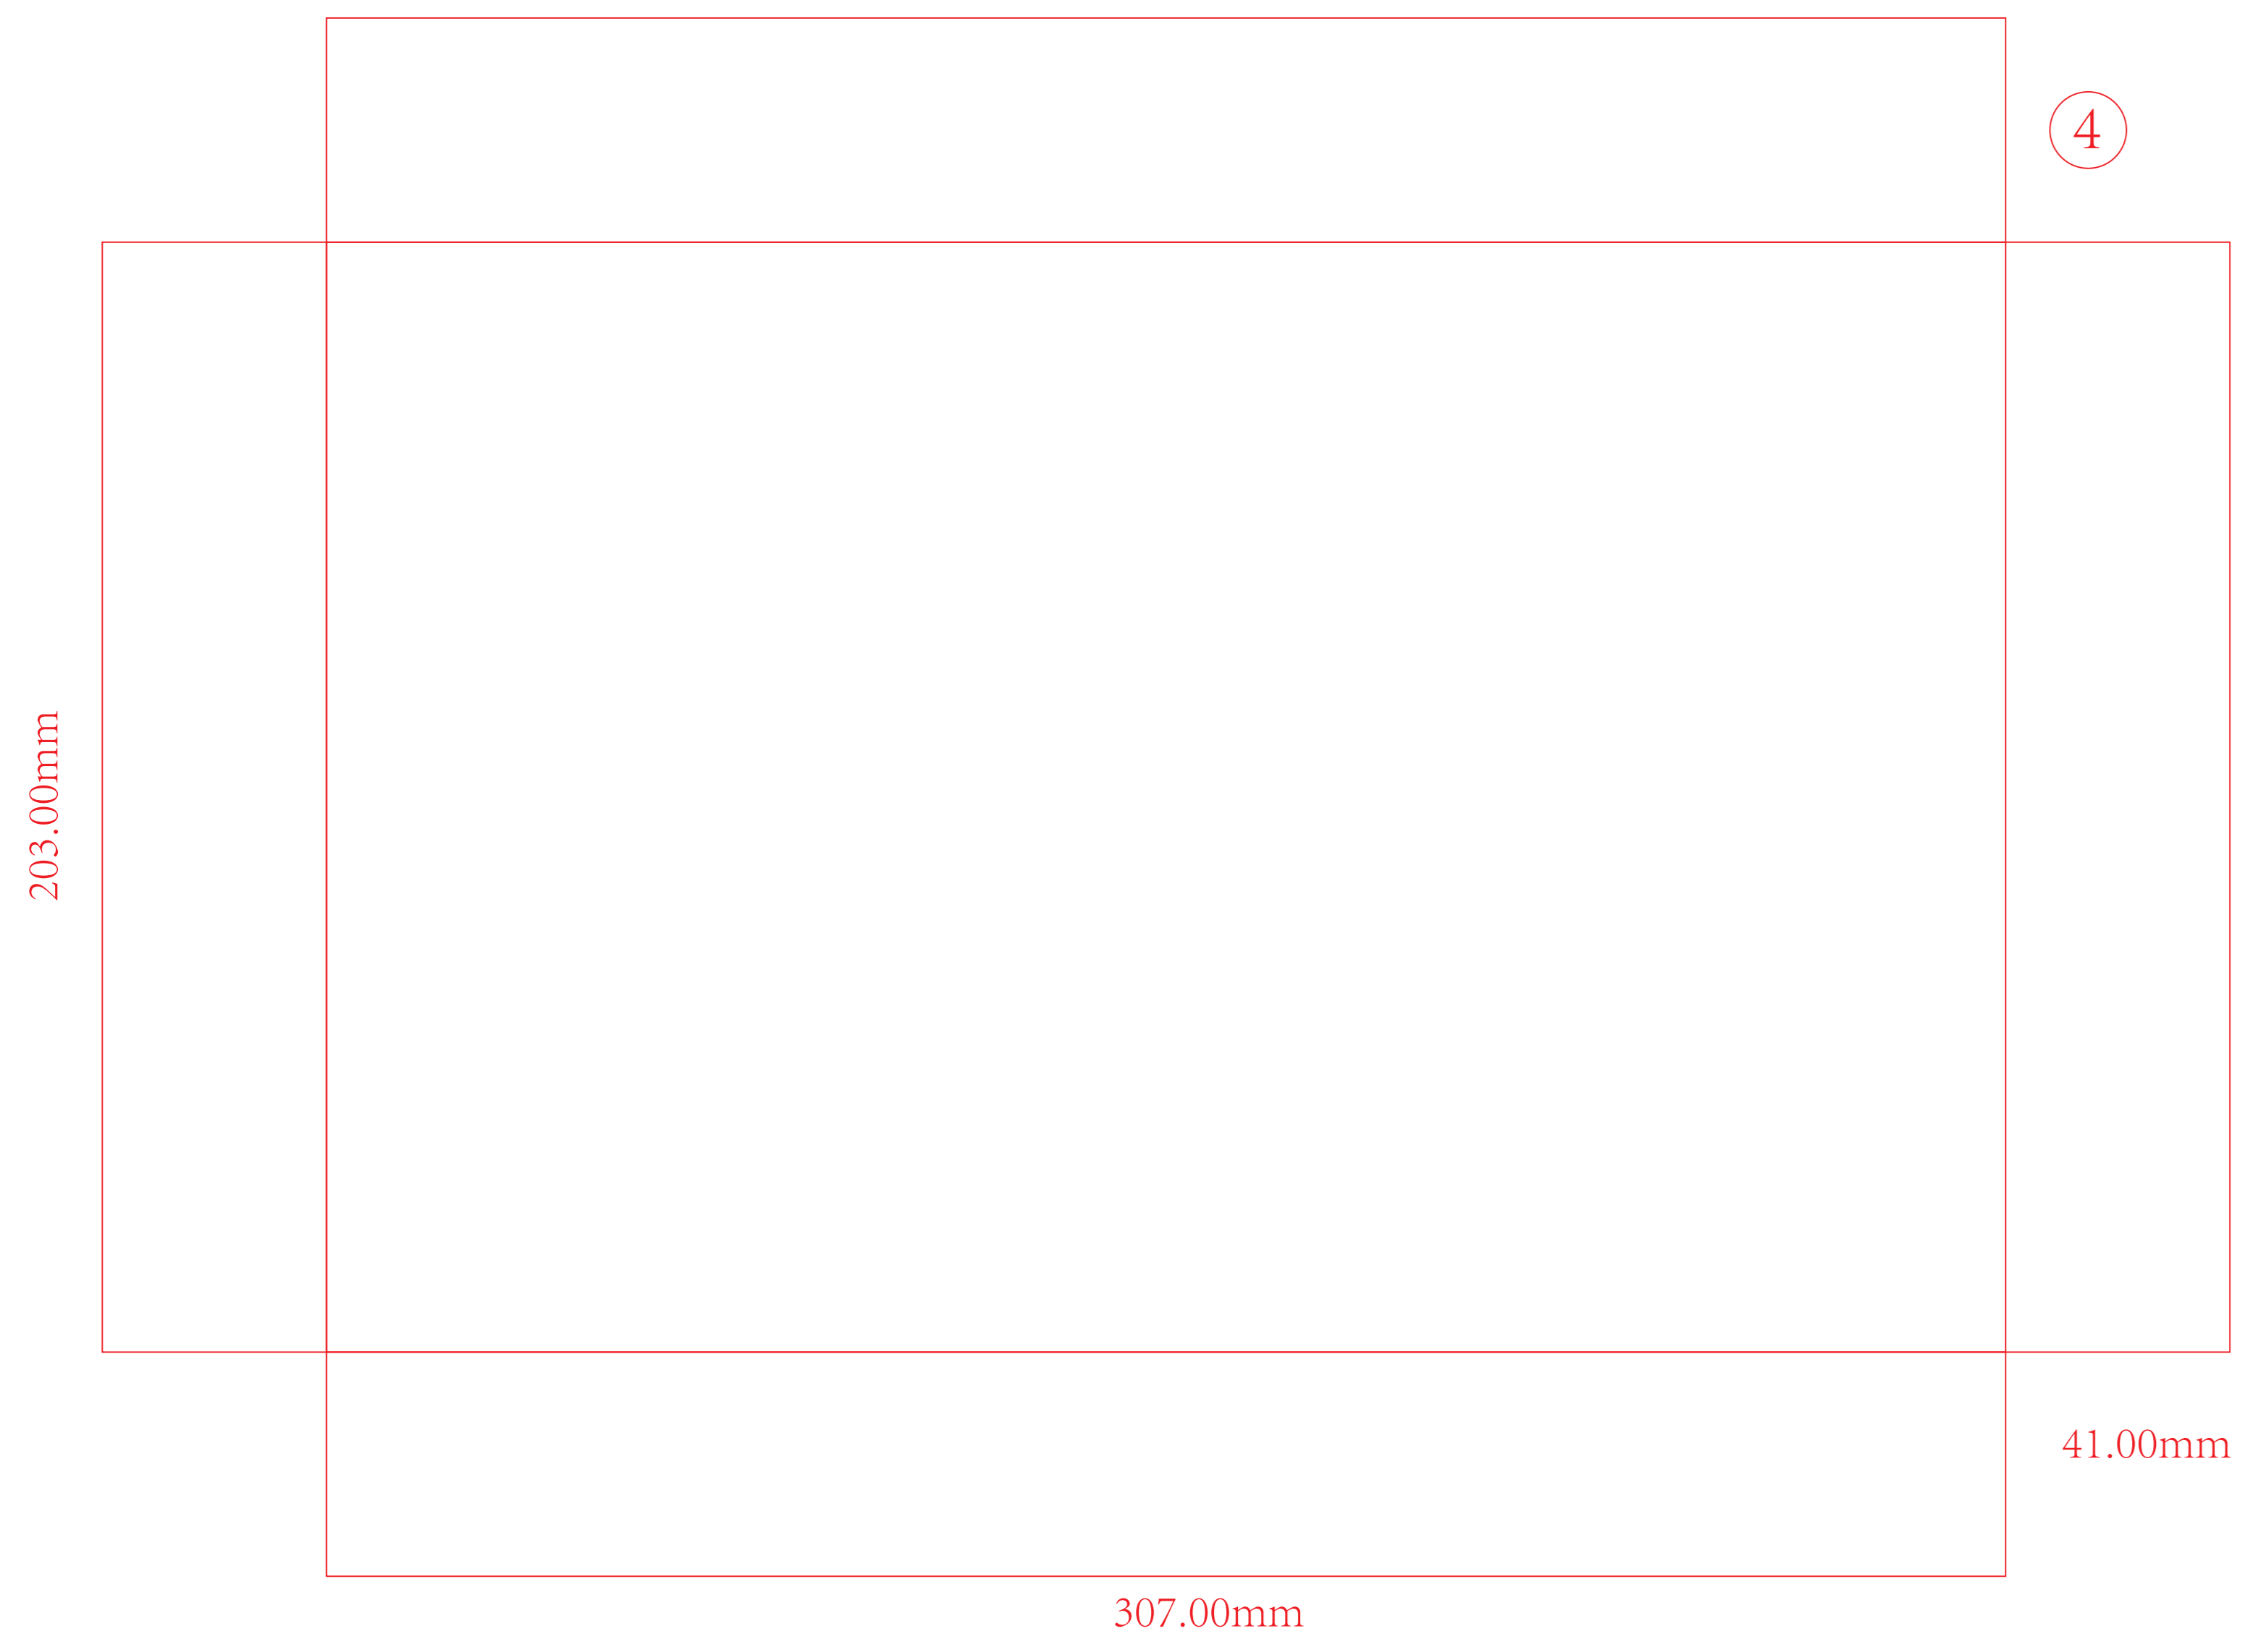

Box Outside Flap/Seam/Bottom

Box Inside Flap

**12 X 8 X 2 | 7" SCREEN VIDEO BOX**

**TEMPLATE INSTRUCTIONS**  
 Design on "ARTWORK" Layer  
 Outline All Fonts  
 Embed Photos/Images  
 Use CMYK Color Space  
 Save as High Quality PDF  
 Email to info@printavizion.com

**Button Configuration Sets**  
 Change Colors, Copy and paste in/from Illustrator.

Four rows of button icons for configuration. Each row contains a set of navigation buttons (play, stop, back, forward) and a set of numbered buttons (1, 2, 3, 4).

Box Inside Edges/Bottom

Box Outside Edges (3 Sides Visible)