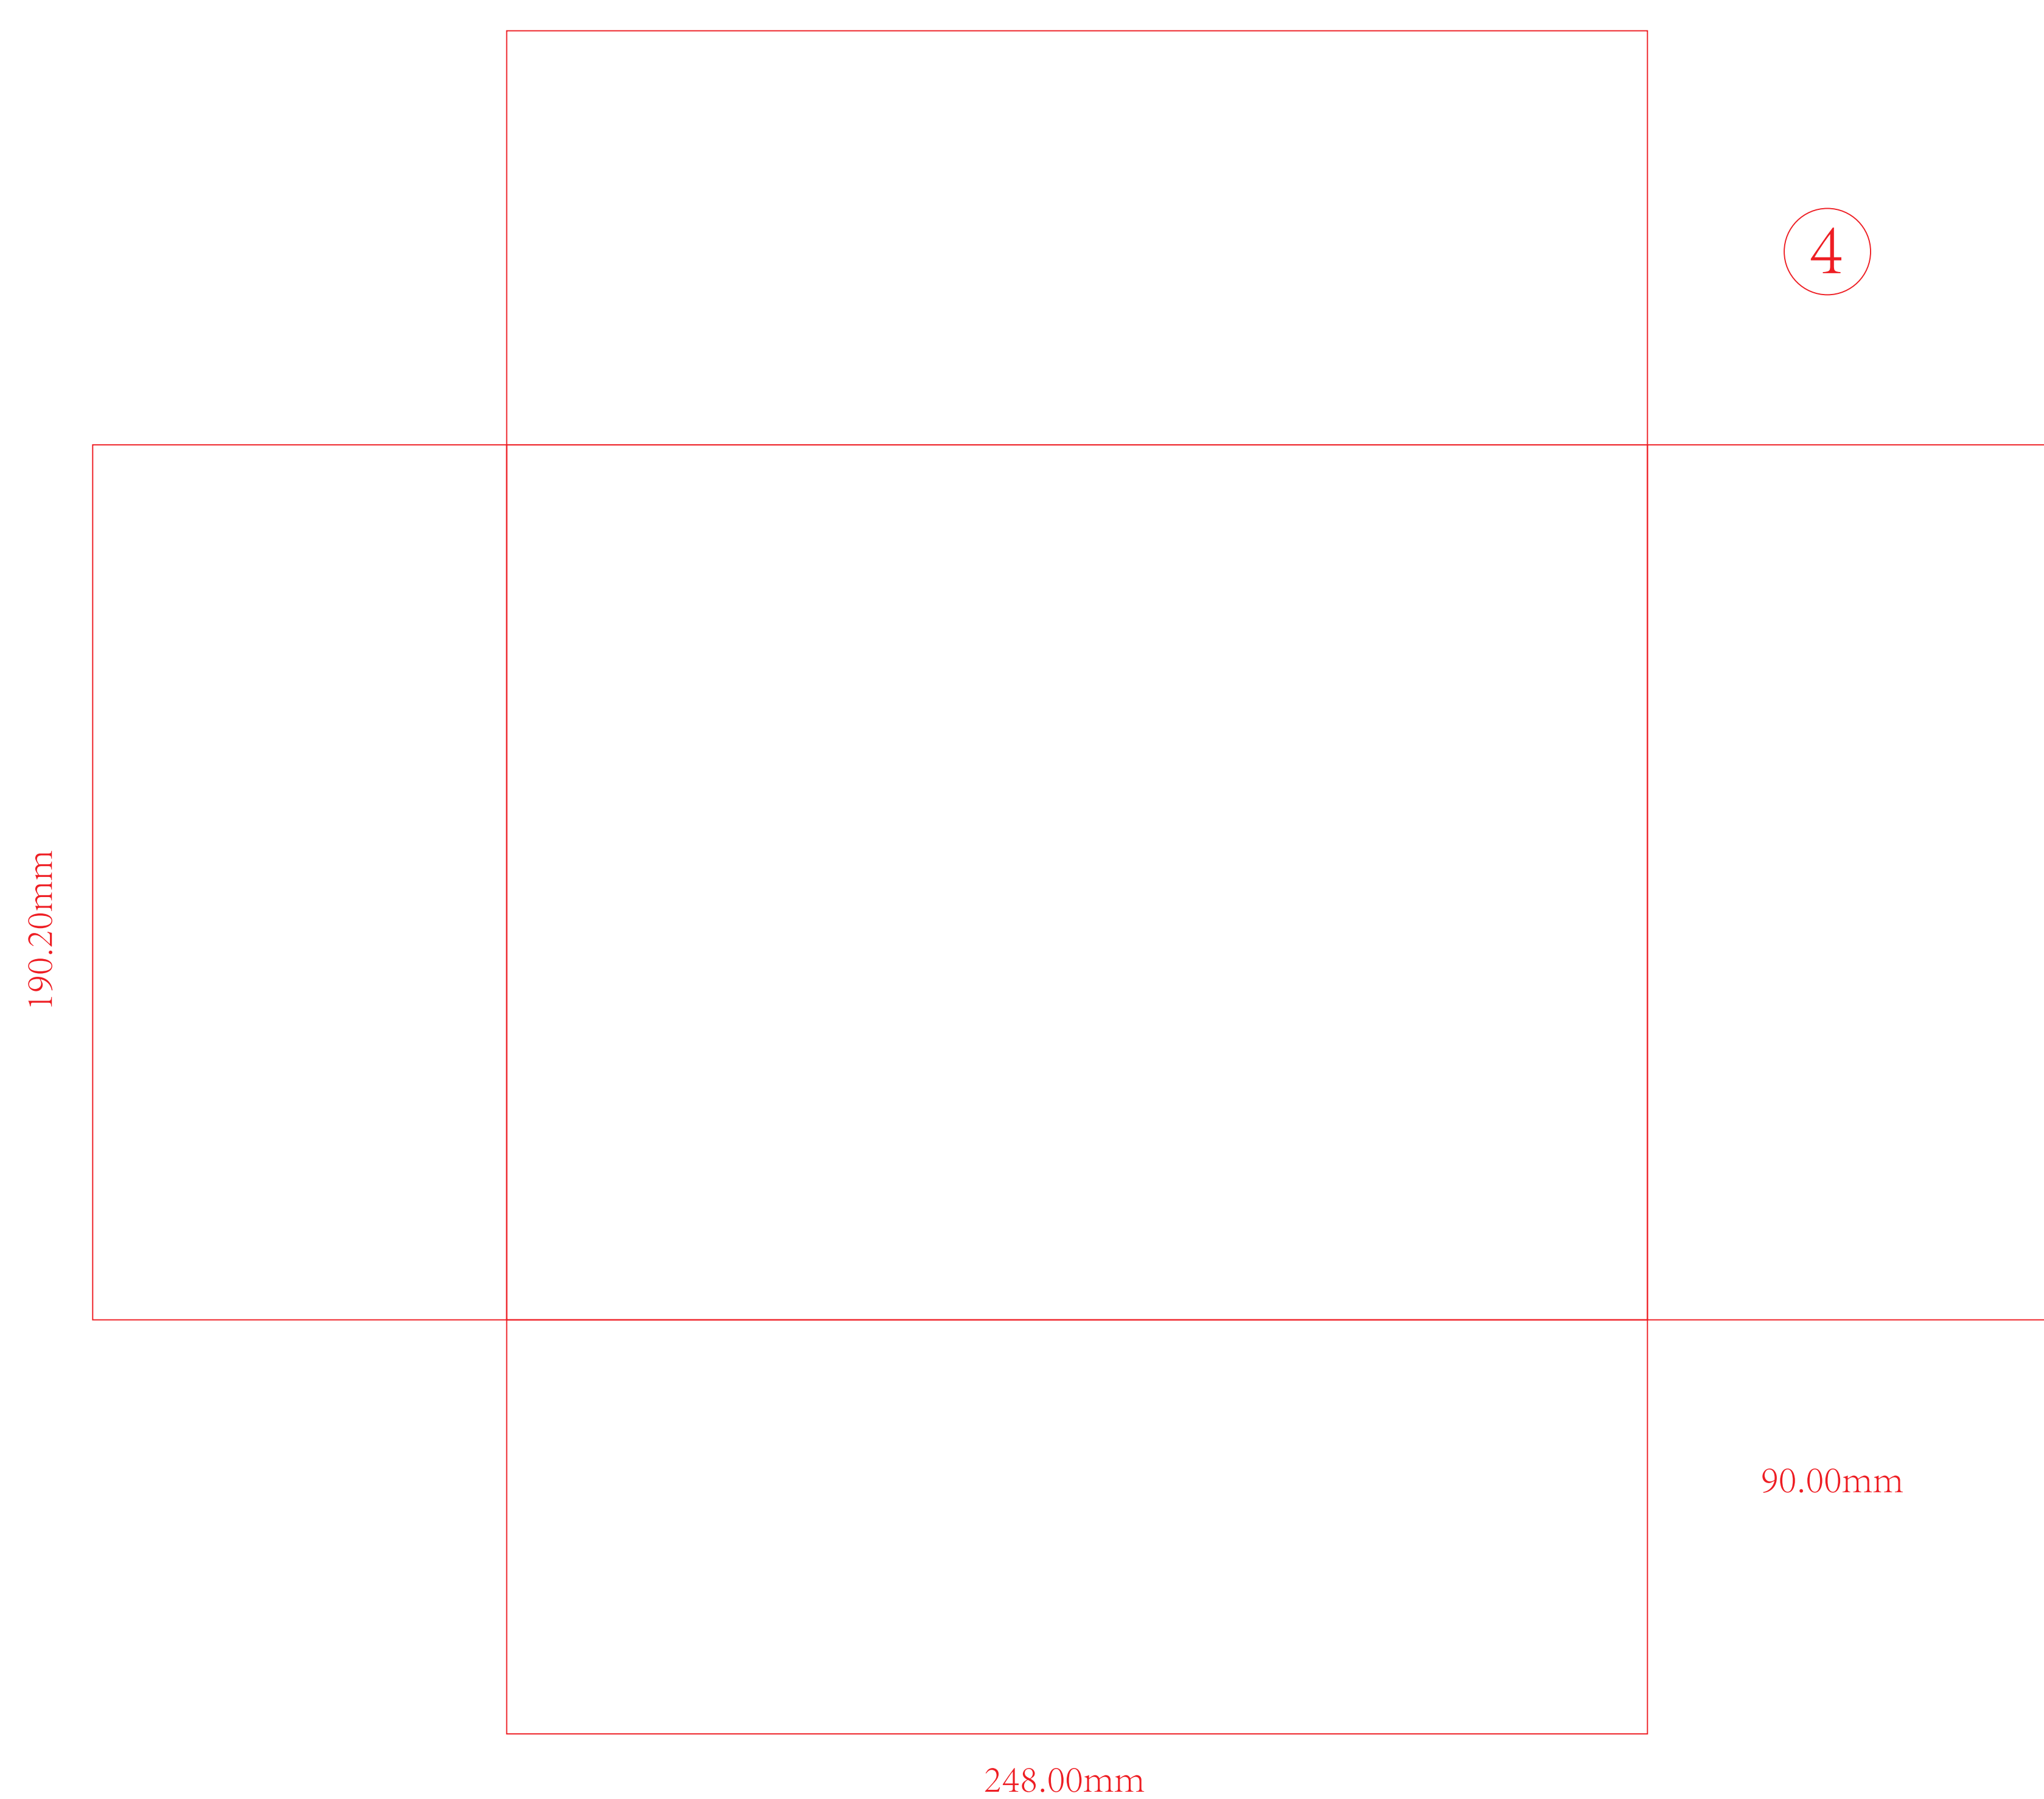

Box Outside Flap/Seam/Bottom

Box Inside Flap

10.275X8X3.94 | 7" HALF KINGDOM GIN VIDEO BOX

TEMPLATE INSTRUCTIONS
 Design on "ARTWORK" Layer
 Outline All Fonts
 Embed Photos/Images
 Use CMYK Color Space
 Save as High Quality PDF
 Email to info@printavizion.com

Button Configuration Sets
 Change Colors, Copy and paste in/from Illustrator.

Box Inside Edges/Bottom

Box Outside Edges (3 Sides Visible)