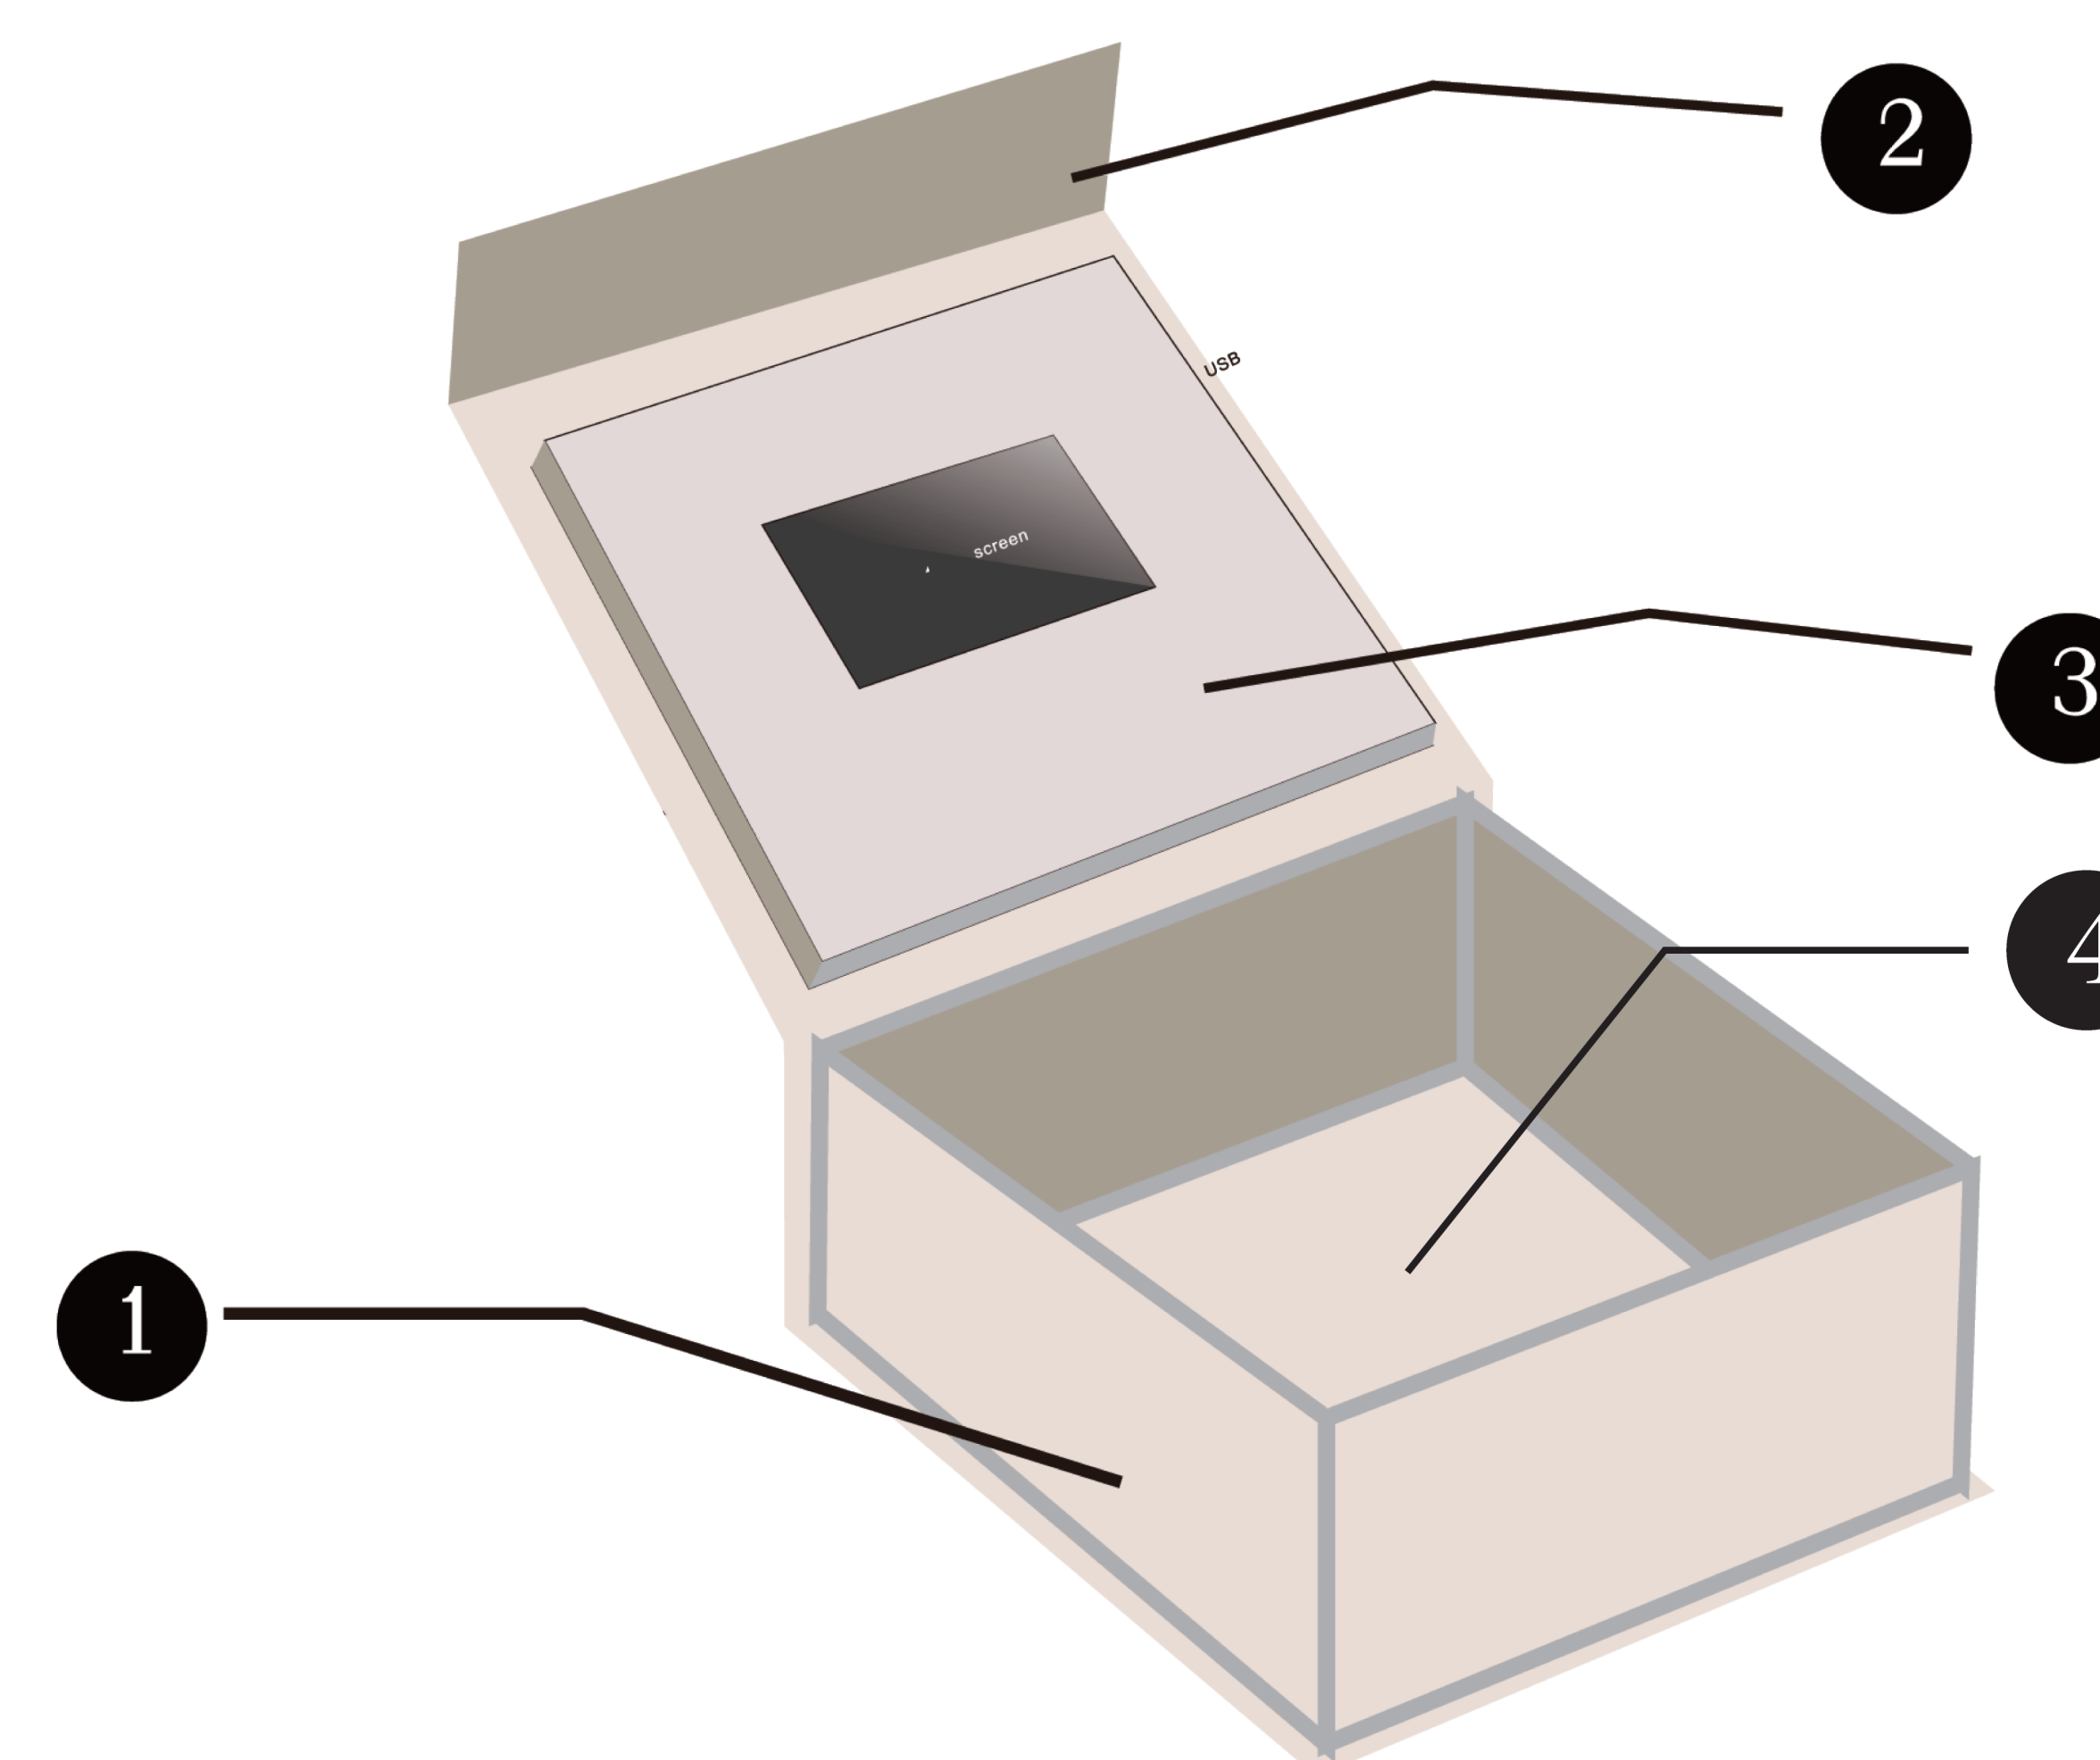

Box Outside Flap/Seam/Bottom

Box Inside Flap

10.275X8X3.94 | 7" HALF KINGDOM GIN VIDEO BOX

TEMPLATE INSTRUCTIONS
 Design on "ARTWORK" Layer
 Outline All Fonts
 Embed Photos/Images
 Use CMYK Color Space
 Save as High Quality PDF
 Email to info@printavizion.com

Button Configuration Sets
 Change Colors, Copy and paste in/from Illustrator.

Box Inside Edges/Bottom

Box Outside Edges (3 Sides Visible)