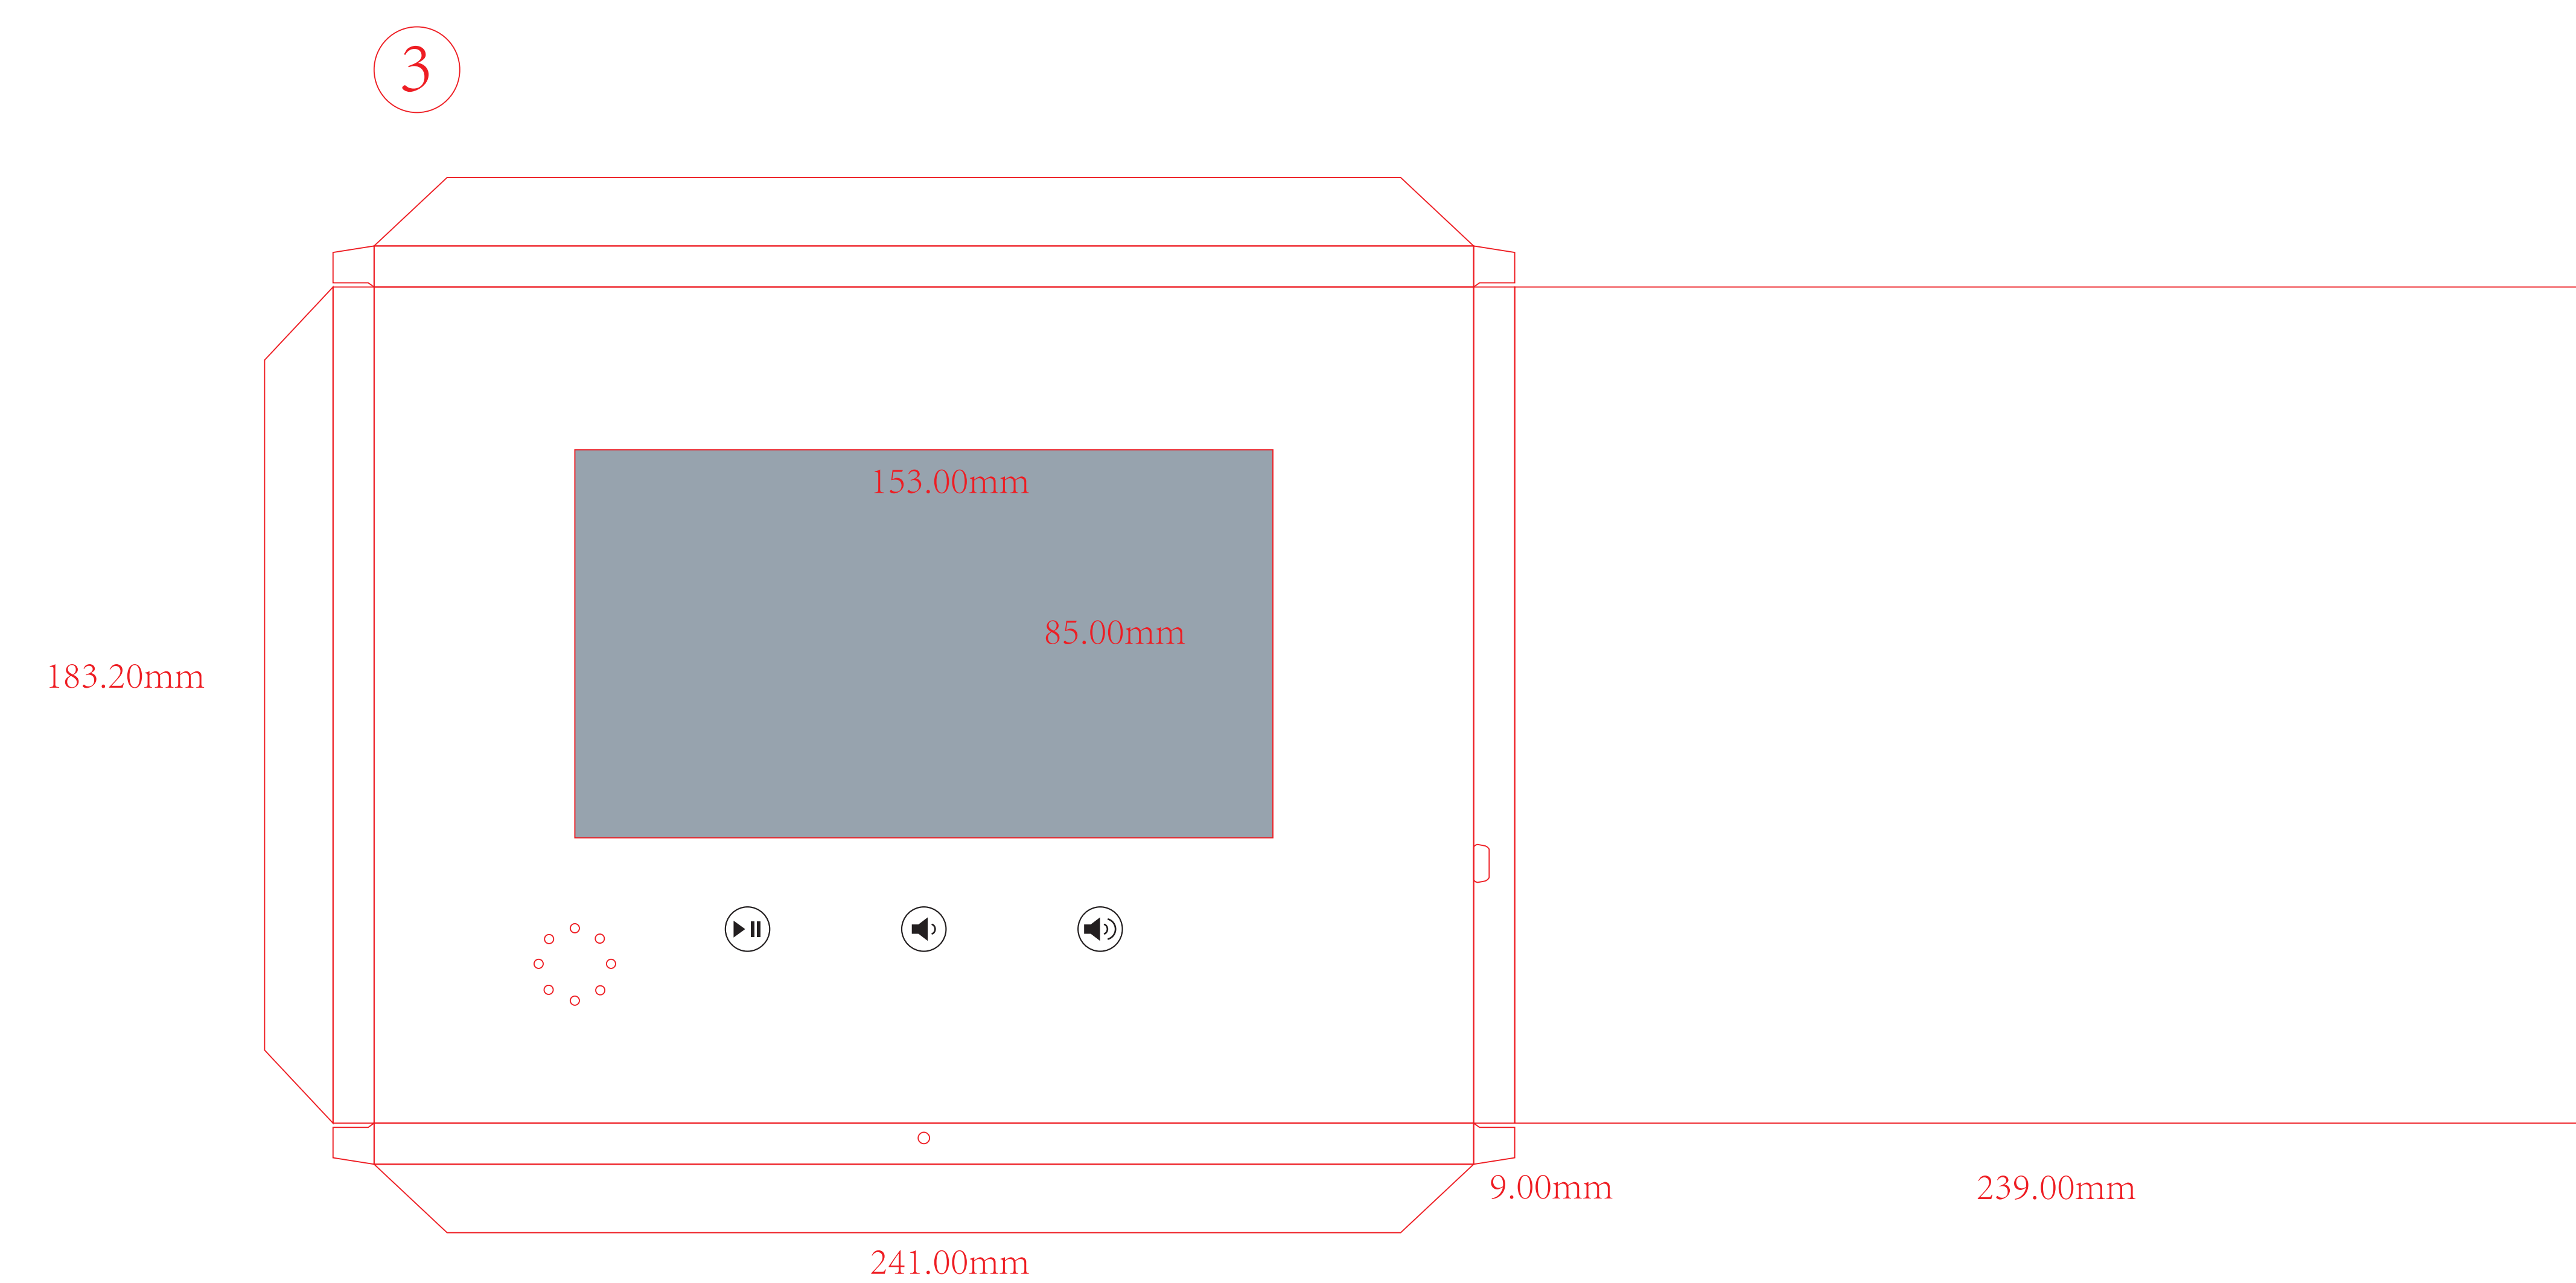

Box Outside Flap/Seam/Bottom

Box Inside Flap

10.275X8X3.94 | 7" HALF KINGDOM GIN VIDEO BOX

TEMPLATE INSTRUCTIONS
 Design on "ARTWORK" Layer
 Outline All Fonts
 Embed Photos/Images
 Use CMYK Color Space
 Save as High Quality PDF
 Email to info@printavizion.com

Button Configuration Sets
 Change Colors, Copy and paste in/from Illustrator.

Box Inside Edges/Bottom

Box Outside Edges (3 Sides Visible)