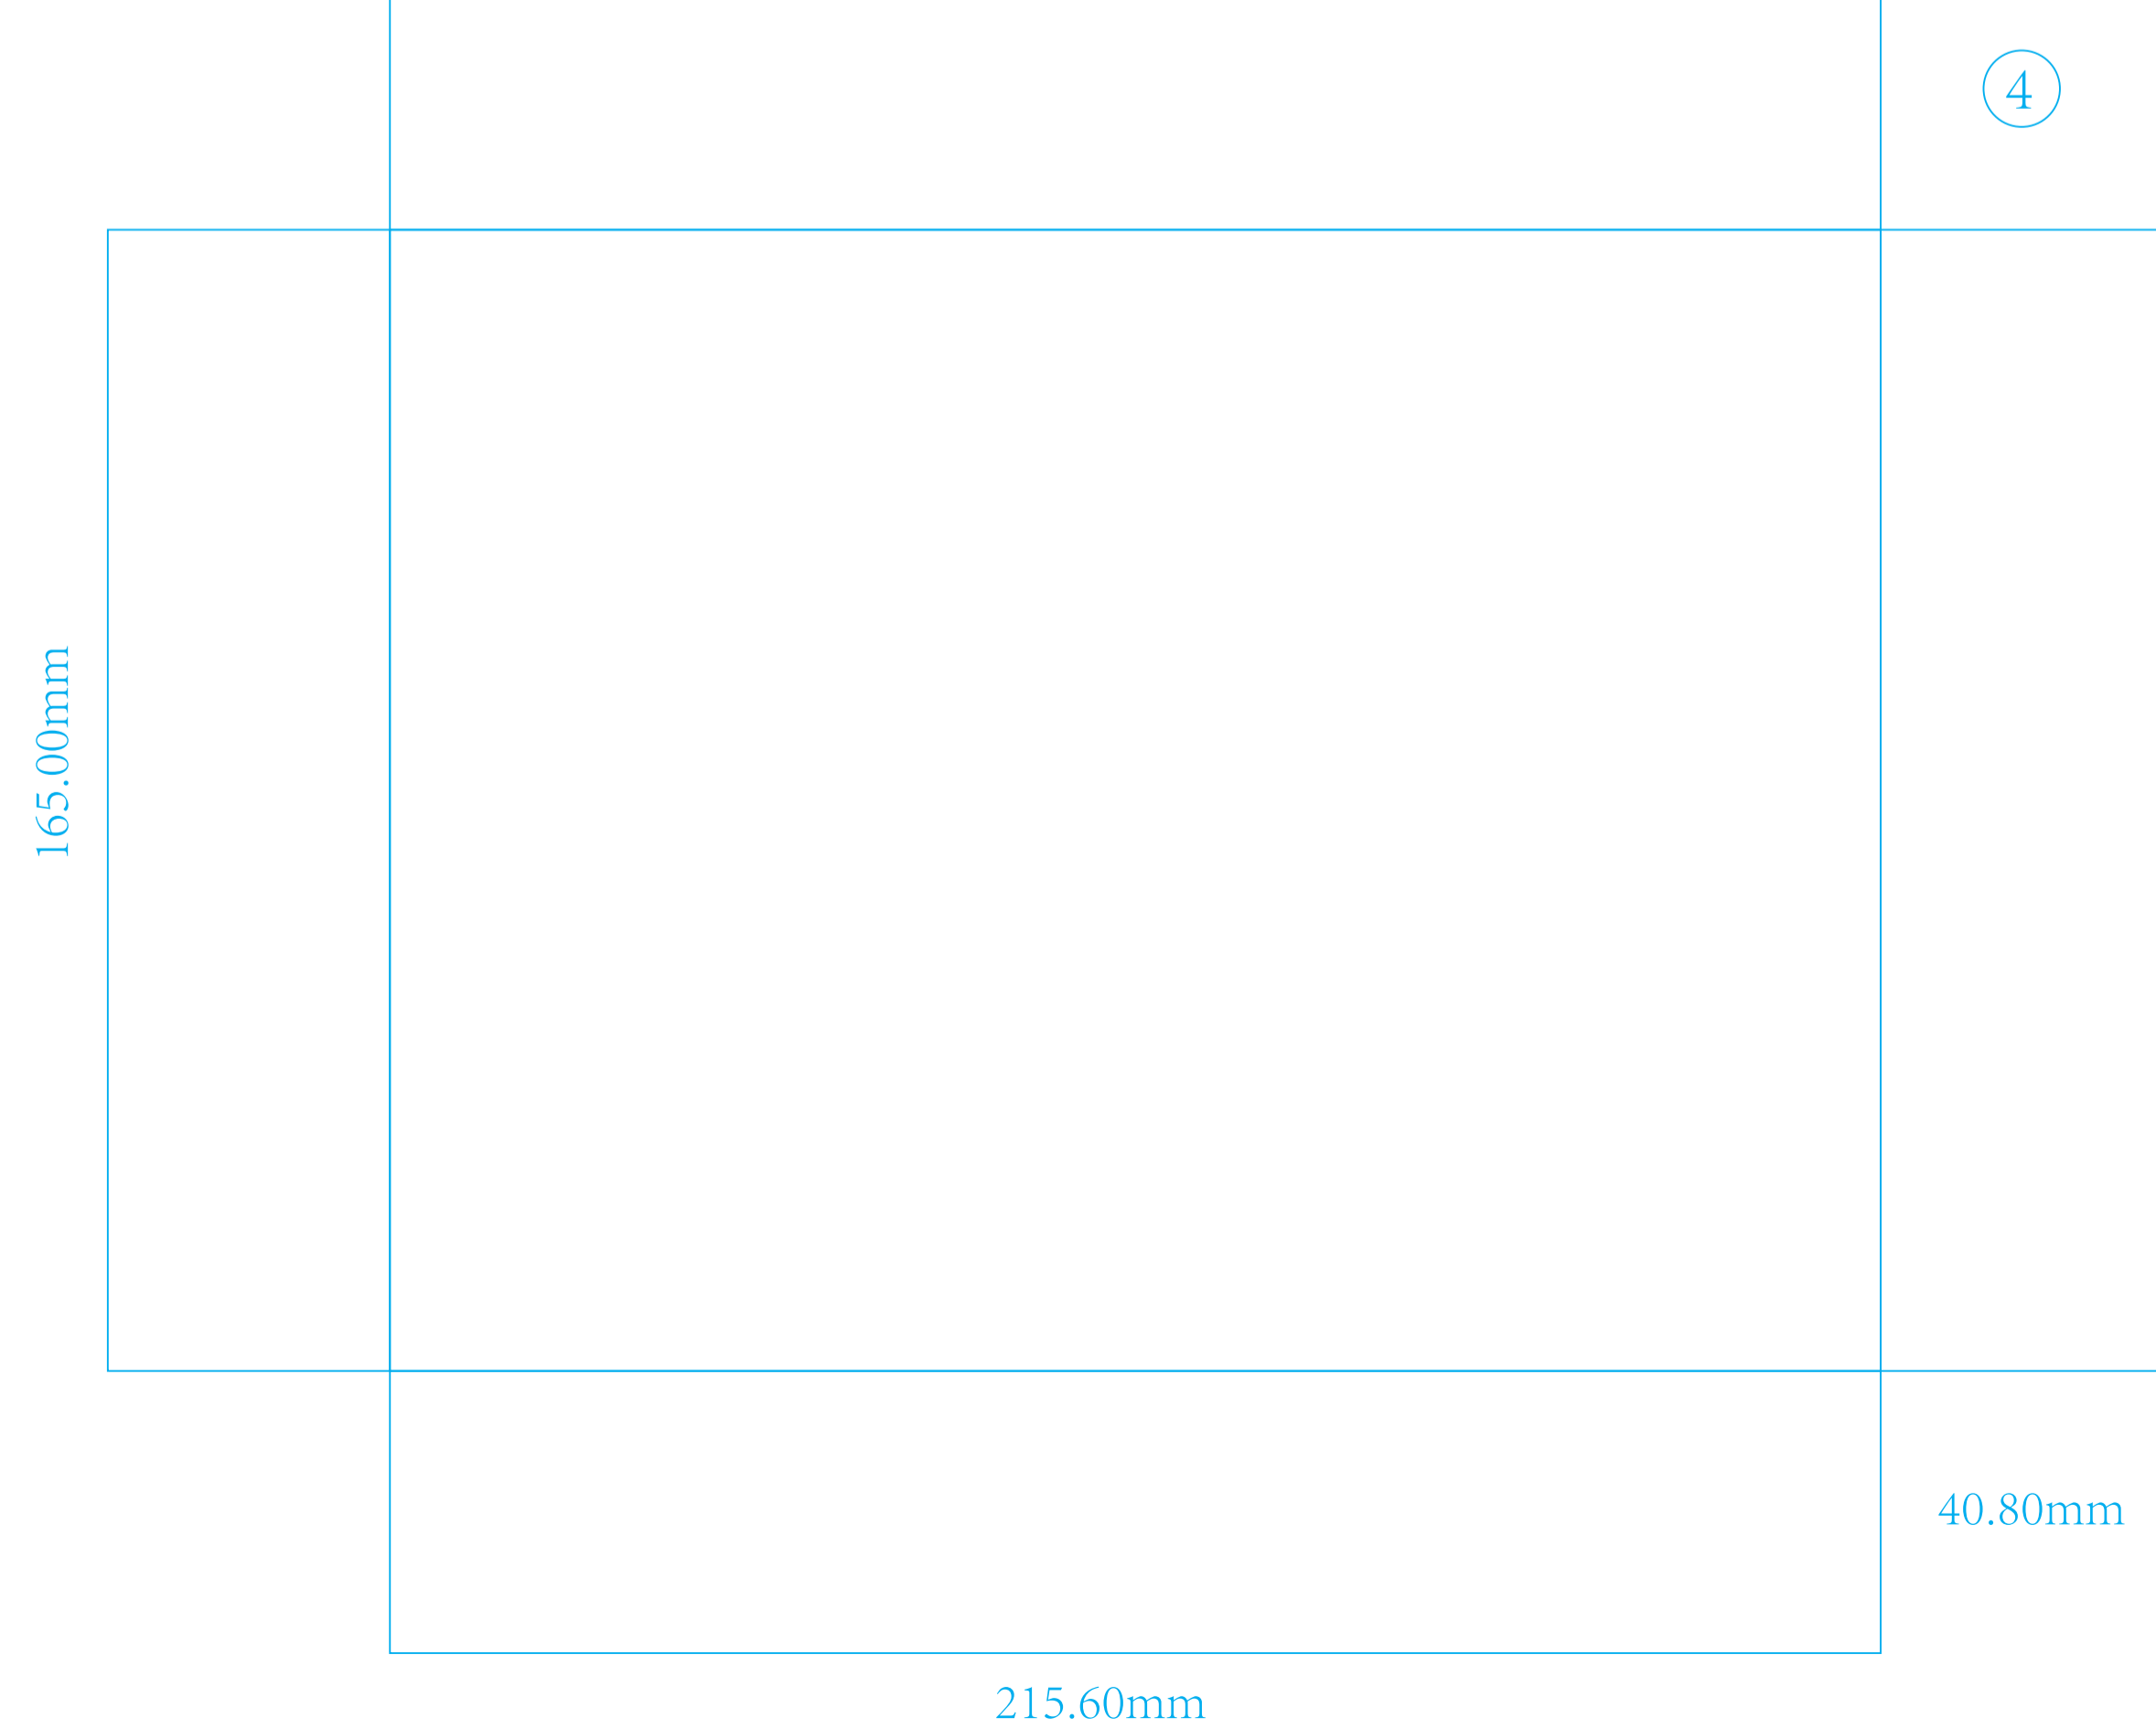

### Box Outside Flap/Seam/Bottom

### 9x7x2 | 7" VIDEO BOX

### Box Inside Edges/Bottom

### Box Outside Edges (3 Sides Visible)