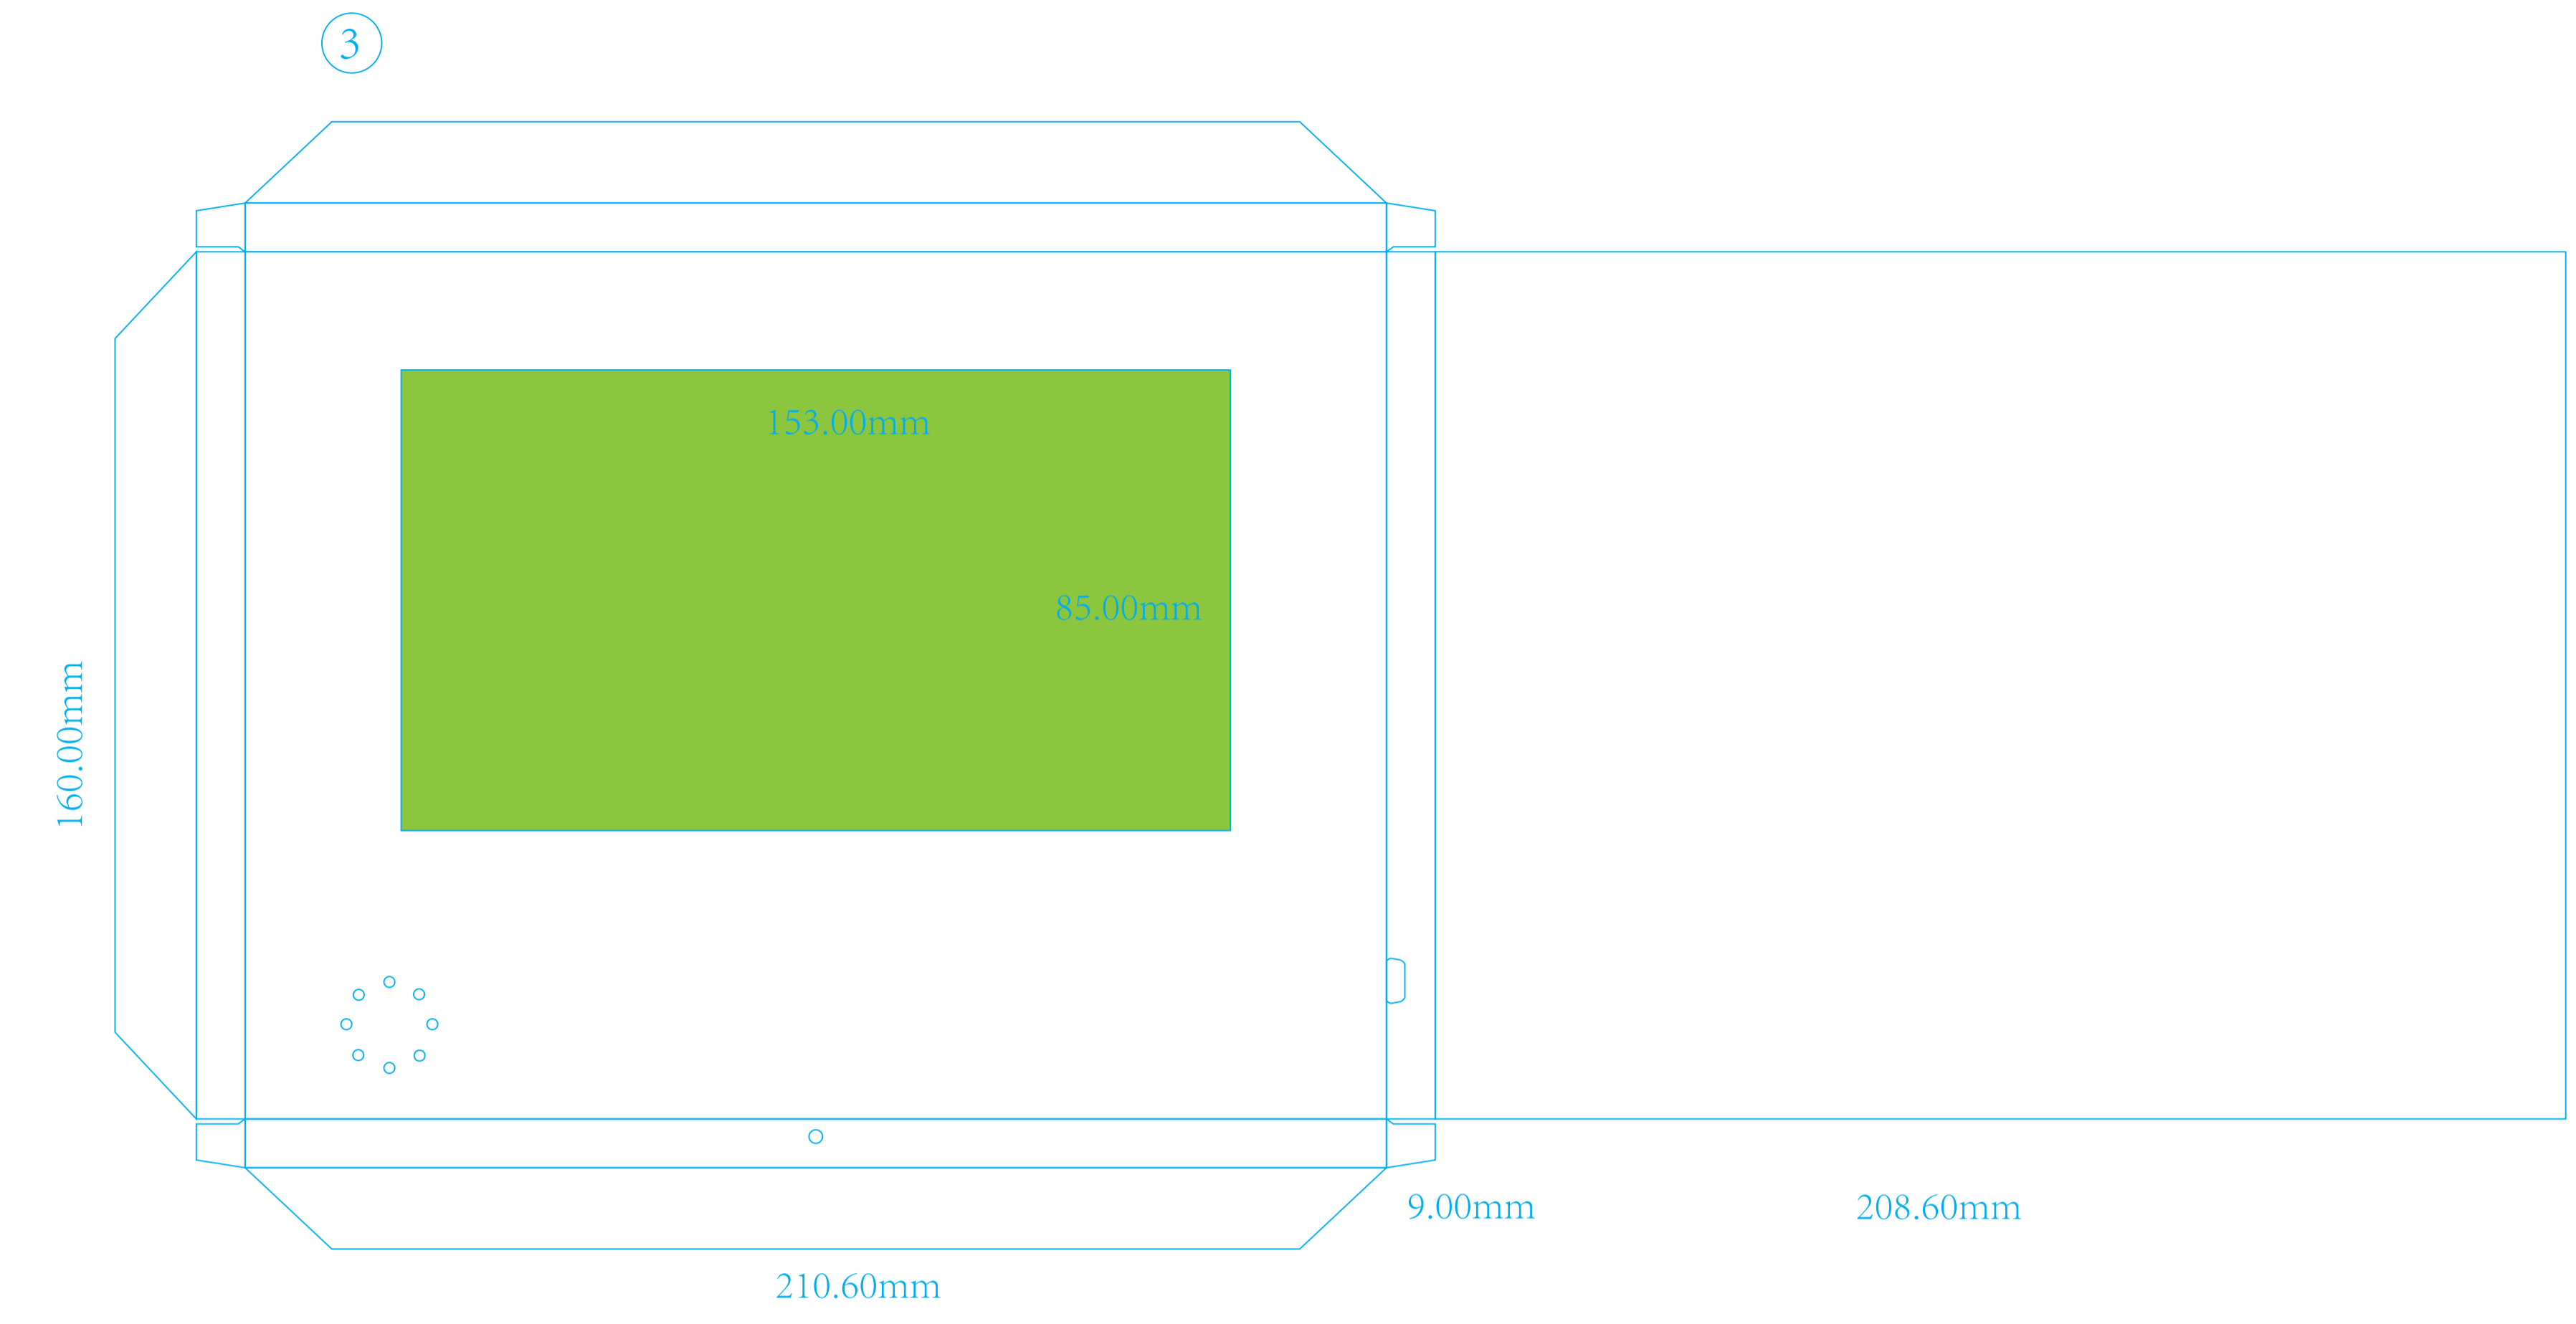

### Box Outside Flap/Seam/Bottom

### Box Inside Flap

### 9x7x2 | 7" VIDEO BOX

### Box Outside Edges (3 Sides Visible)