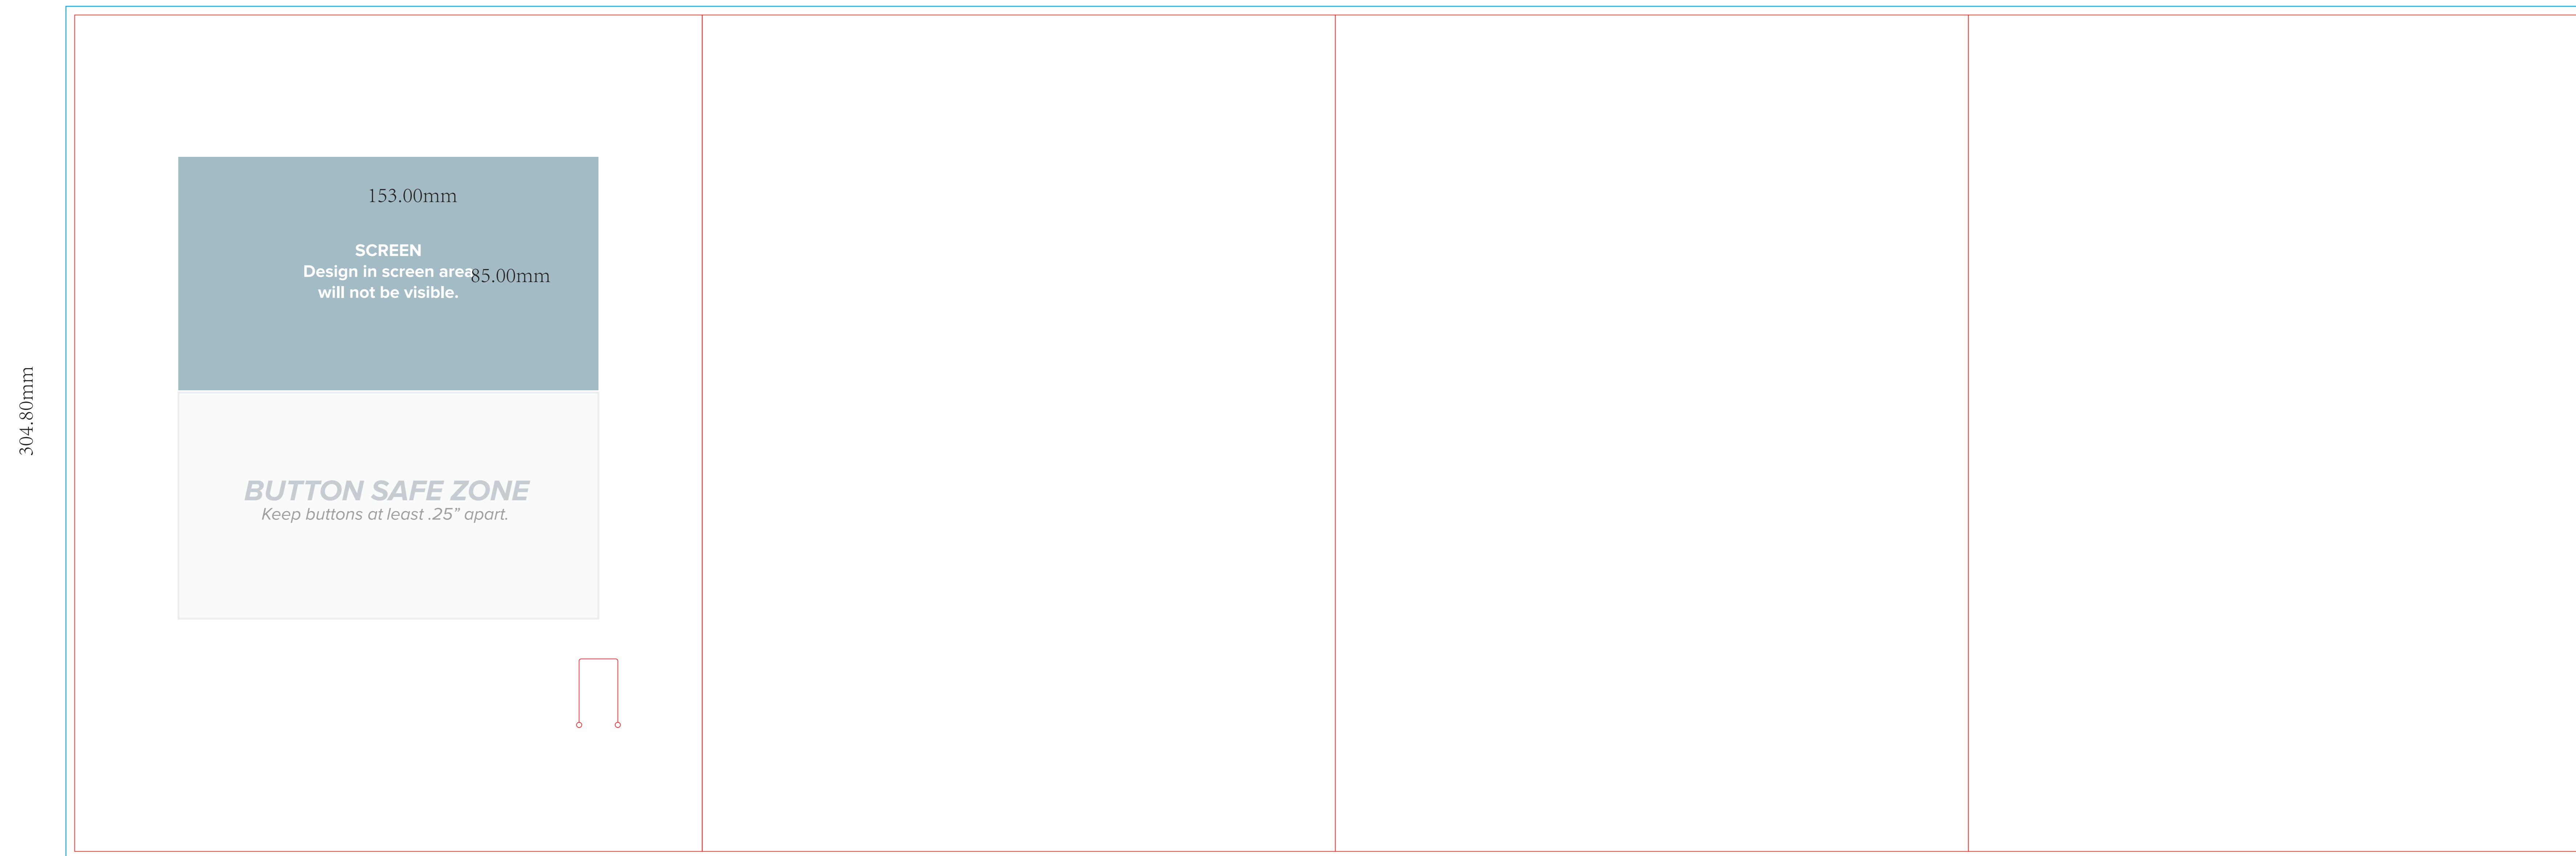

BACK

FRONT

INSIDE LEFT

304.80mm

228.60mm

230.60mm

230.60mm

228.60mm

9 X 12 | 7" SCREEN SUPER SLIM POCKET FOLDER

POCKET

100.00mm

226.60mm

TEMPLATE INSTRUCTIONS

Design on "ARTWORK" Layer

Outline All Fonts

Embed Photos/Images