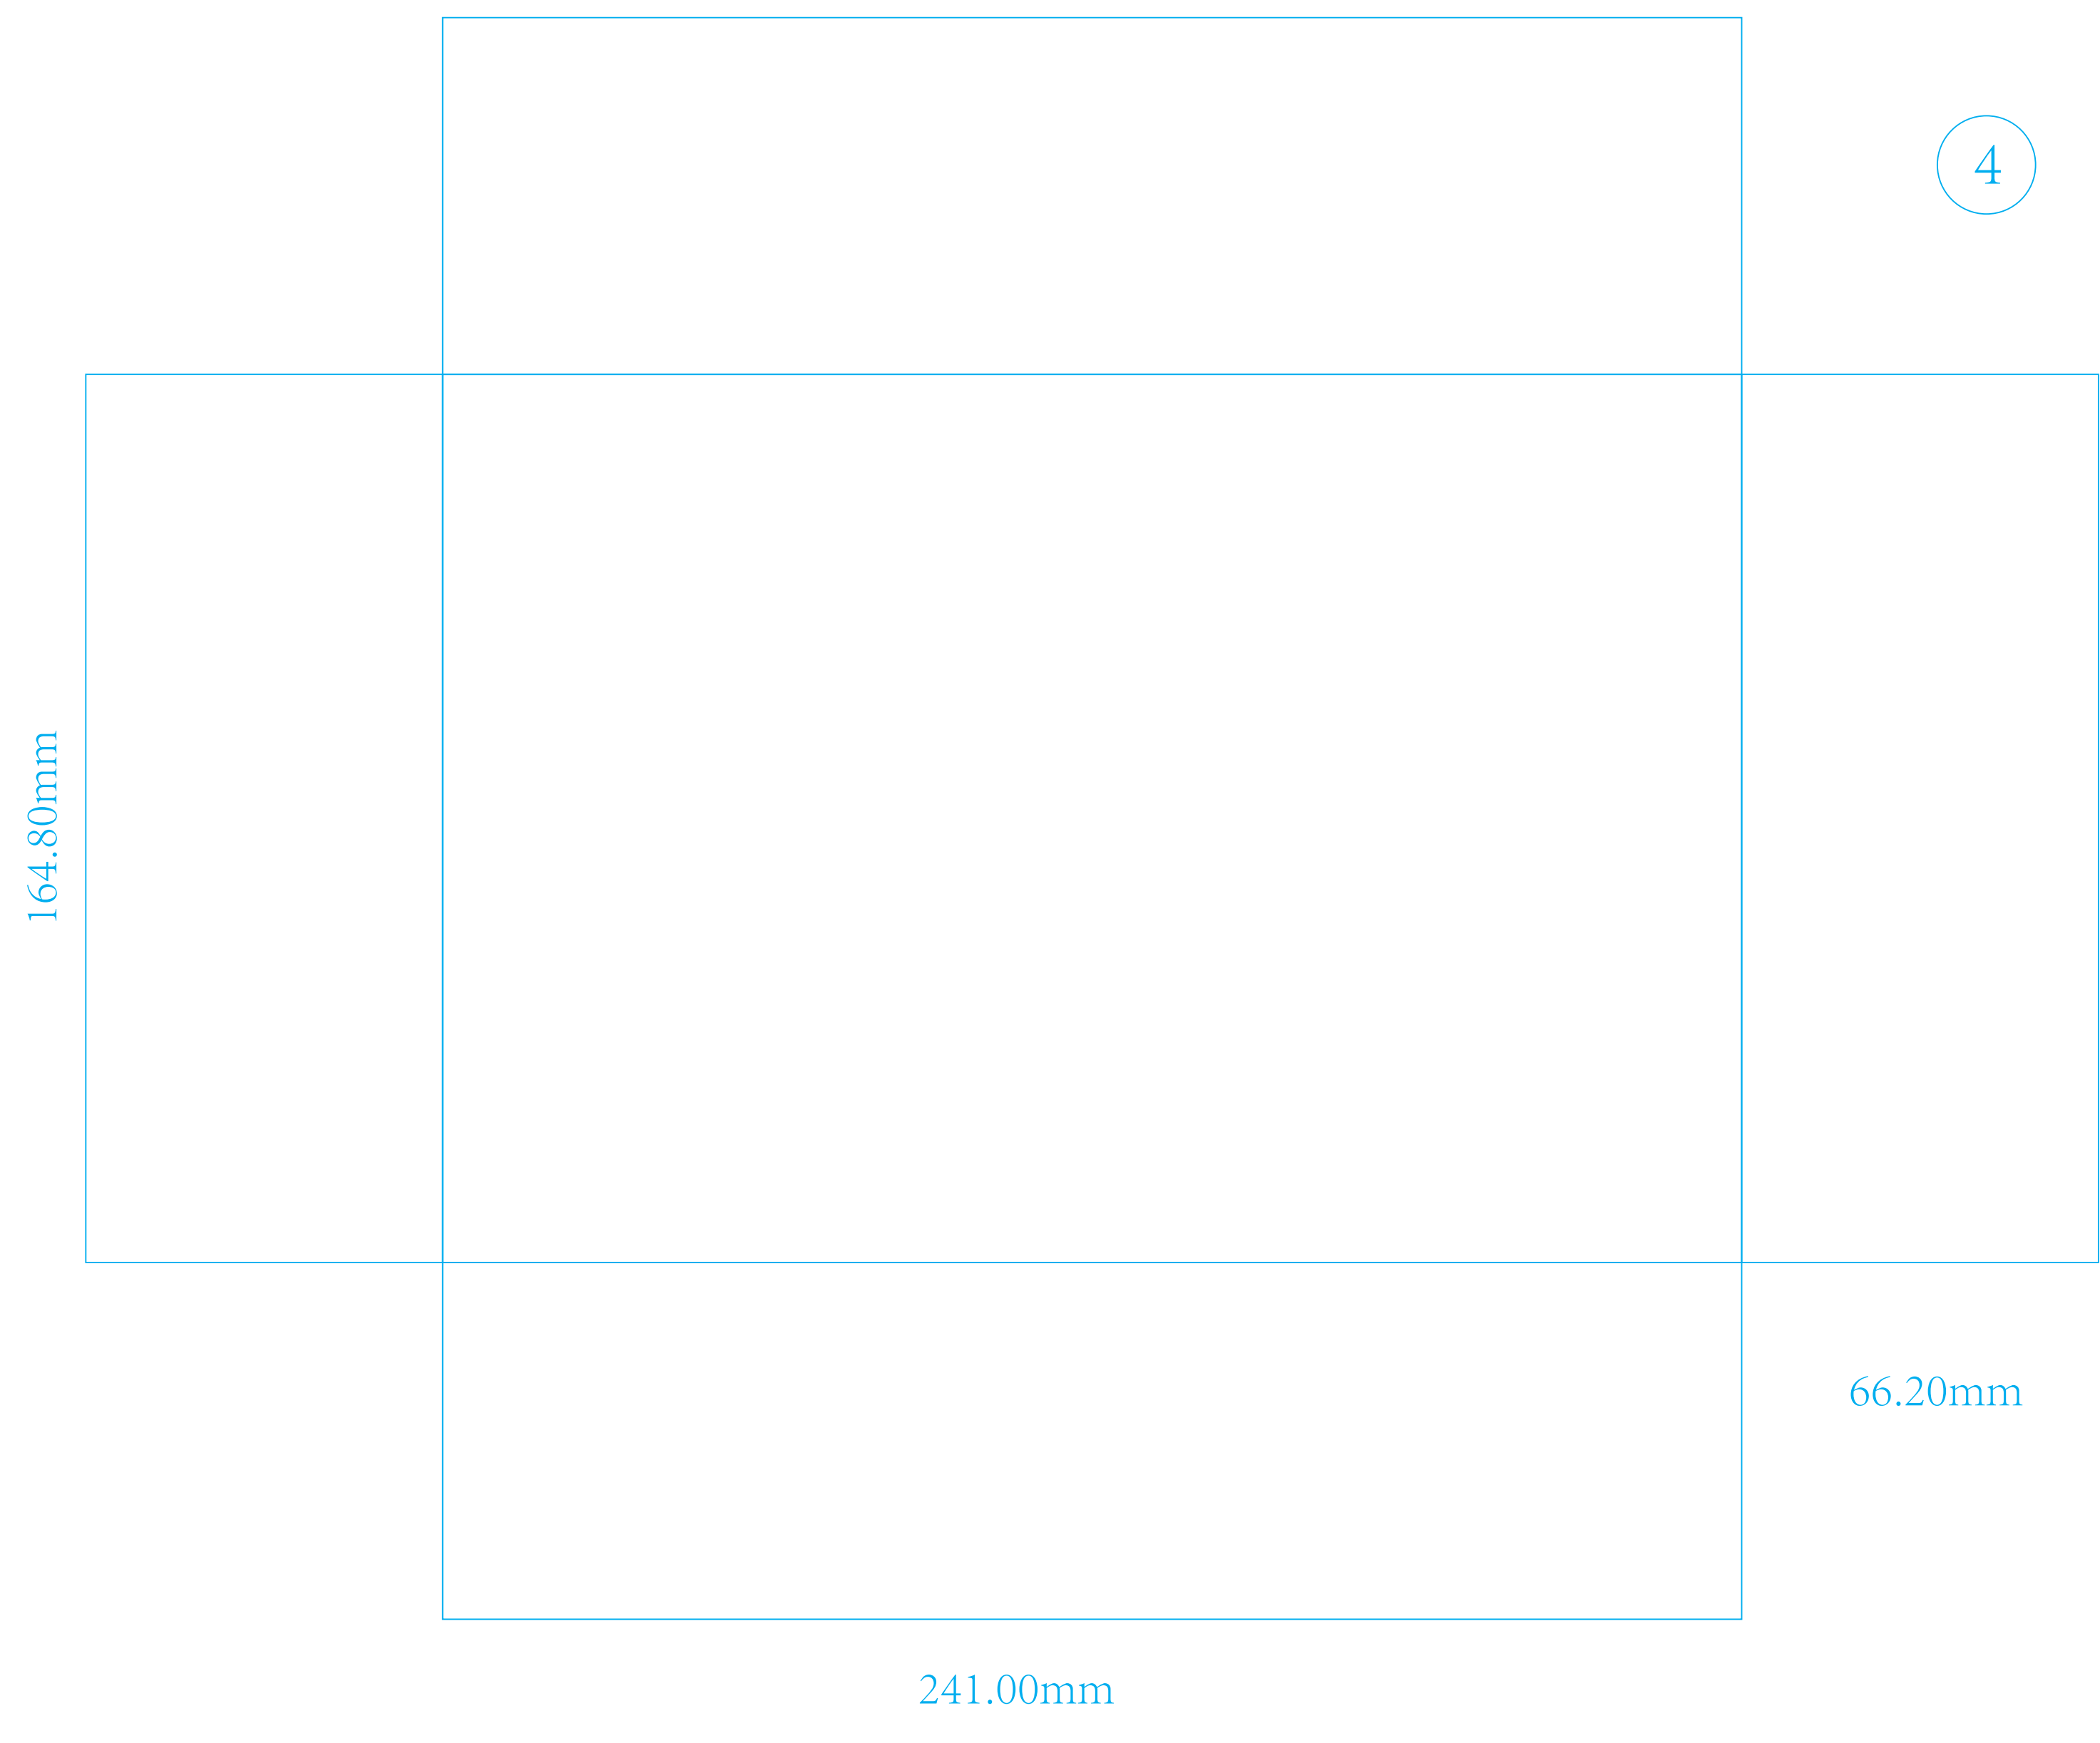

Box Outside Flap/Seam/Bottom

254.00mm

2

Box Inside Flap

249.00mm

10 X 7 X 3 | 7" VIDEO BOX

TEMPLATE INSTRUCTIONS
 Design on "ARTWORK" Layer
 Outline All Fonts
 Embed Photos/Images
 Use CMYK Color Space
 Save as High Quality PDF
 Email to info@printavizion.com

Button Configuration Sets
 Change Colors, Copy and paste in/from Illustrator.

Box Inside Edges/Bottom

Box Outside Edges (3 Sides Visible)

1