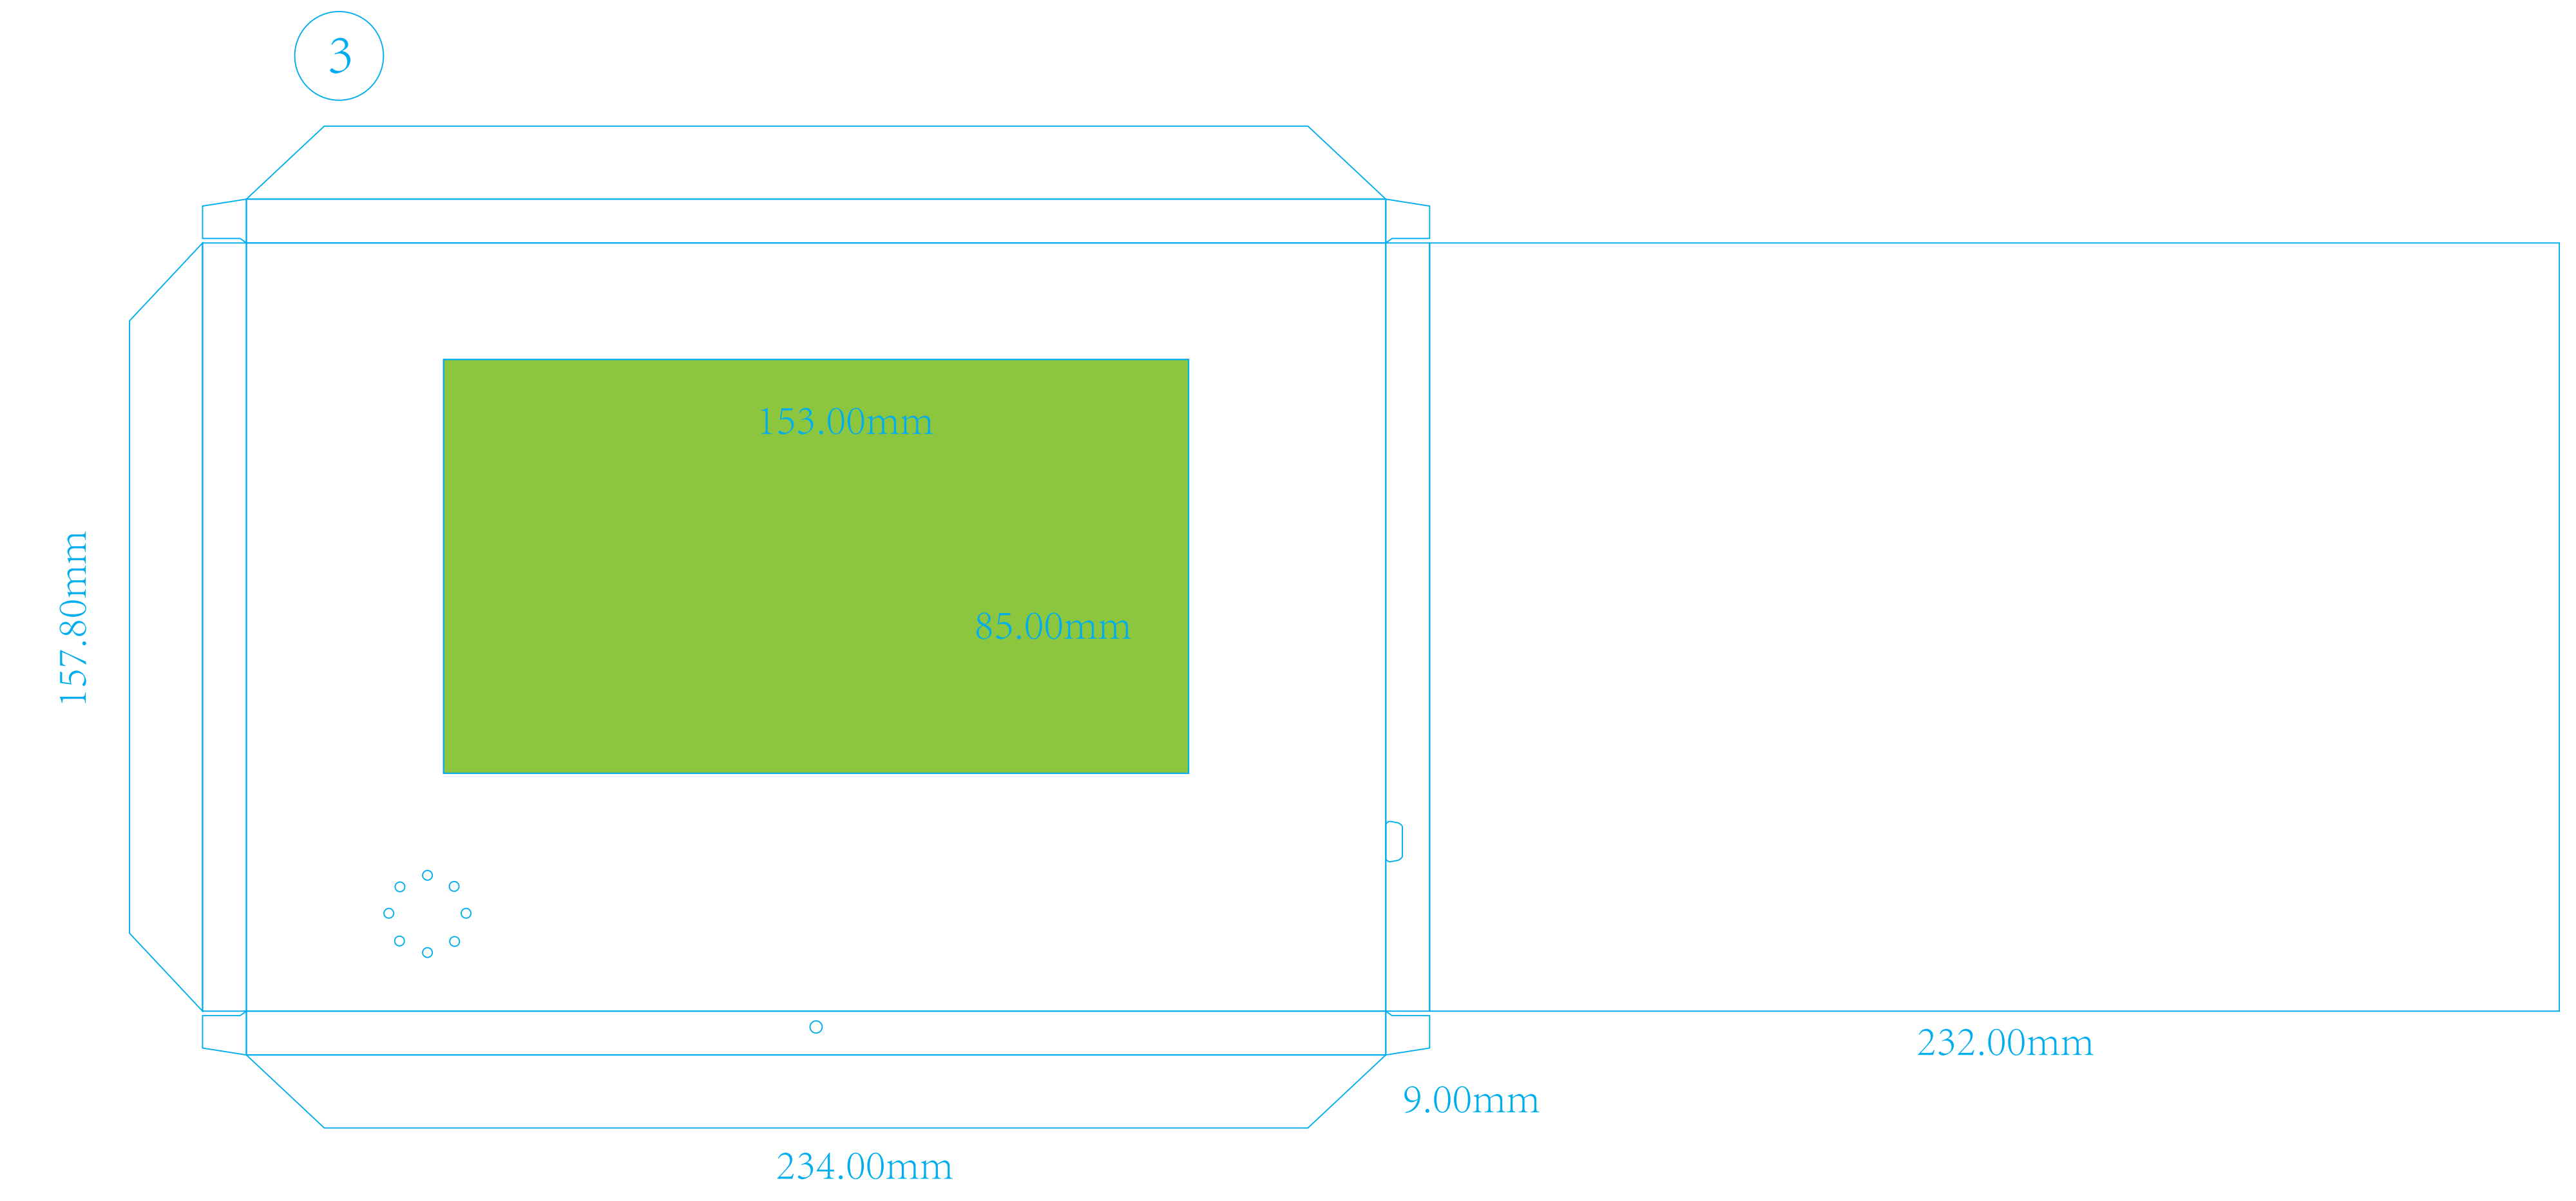

Box Outside Flap/Seam/Bottom

254.00mm

2

Box Inside Flap

249.00mm

10 X 7 X 3 | 7" VIDEO BOX

TEMPLATE INSTRUCTIONS
 Design on "ARTWORK" Layer
 Outline All Fonts
 Embed Photos/Images
 Use CMYK Color Space
 Save as High Quality PDF
 Email to info@printavizion.com

Button Configuration Sets
 Change Colors, Copy and paste in/from Illustrator.

Box Inside Edges/Bottom

Box Outside Edges (3 Sides Visible)

1