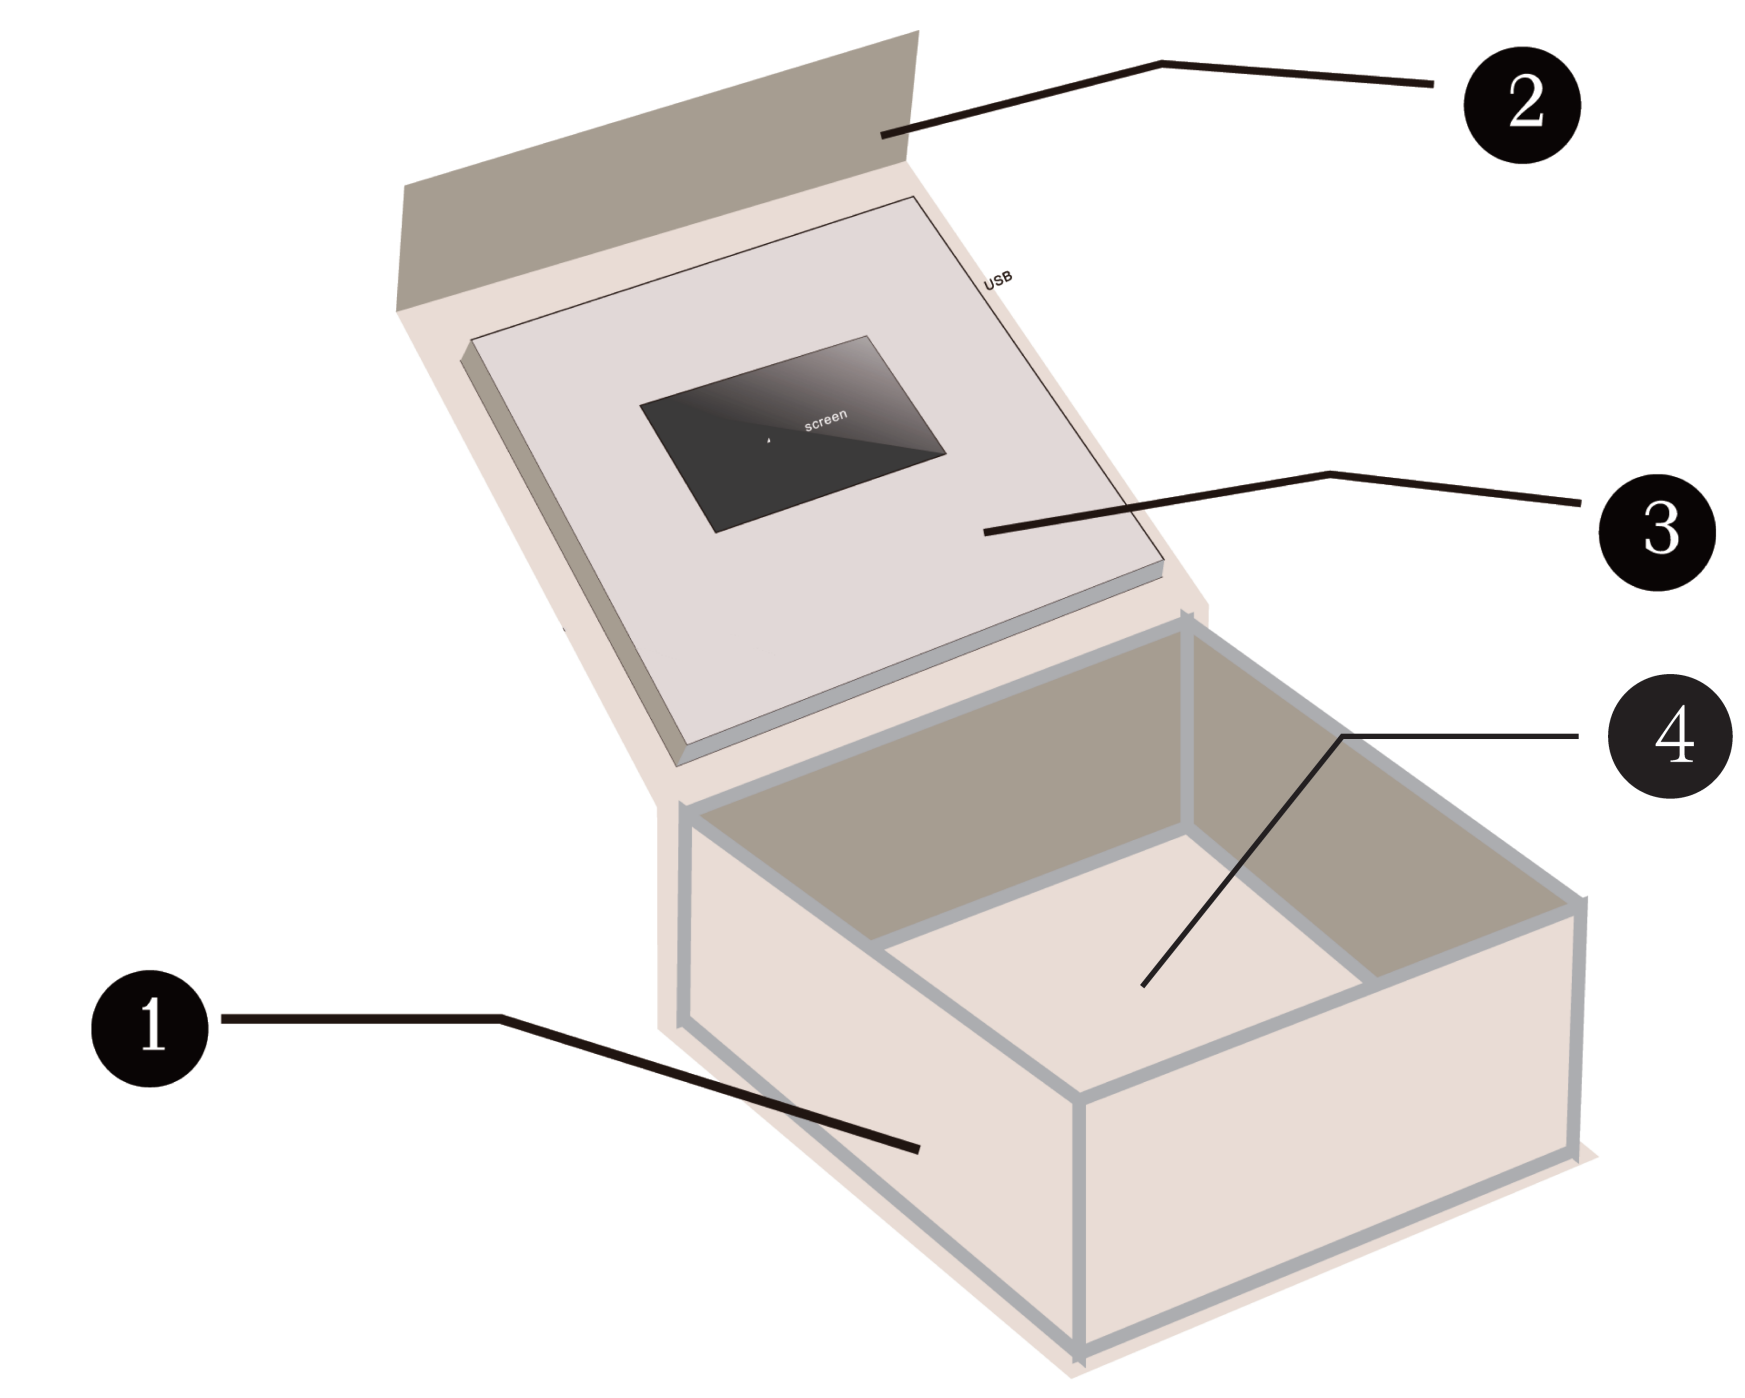

Box Outside Flap/Seam/Bottom

254.00mm

2

Box Inside Flap

249.00mm

10 X 7 X 3 | 7" VIDEO BOX

TEMPLATE INSTRUCTIONS
 Design on "ARTWORK" Layer
 Outline All Fonts
 Embed Photos/Images
 Use CMYK Color Space
 Save as High Quality PDF
 Email to info@printavizion.com

Button Configuration Sets
 Change Colors, Copy and paste in/from Illustrator.

Box Inside Edges/Bottom

Box Outside Edges (3 Sides Visible)

1